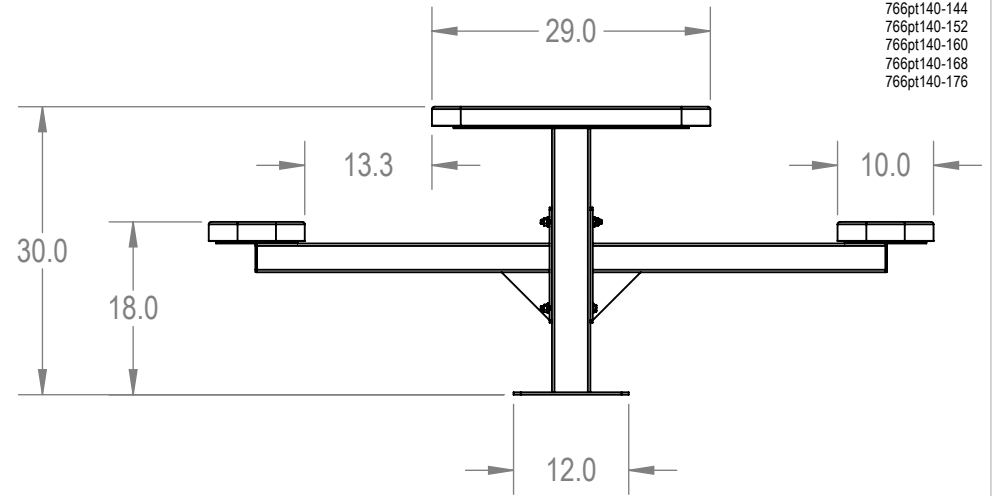

SKU: 766pt140

- Variations:
 766pt140-8
 766pt140-16
 766pt140-24
 766pt140-32
 766pt140-40
 766pt140-48
 766pt140-56
 766pt140-64
 766pt140-72
 766pt140-80
 766pt140-88
 766pt140-96
 766pt140-104
 766pt140-112
 766pt140-120
 766pt140-128
 766pt140-136
 766pt140-144
 766pt140-152
 766pt140-160
 766pt140-168
 766pt140-176

	NAME	DATE
DRAWN	GM	2/20/2016
SALES APPR.		
CLIENT APPR.		
MFG APPR.		
Q.A.		

Design By -

CADWorksPro
Chicago, IL

www.cadworkspro.com

ParkTastic

TITLE:

8' Rectangular Double Pedestal Tables - Surface Mount

Perforated Metal Version

SIZE	DWG. NO.	REV
A	766pt140	

WEIGHT:

SHEET 3 OF 3