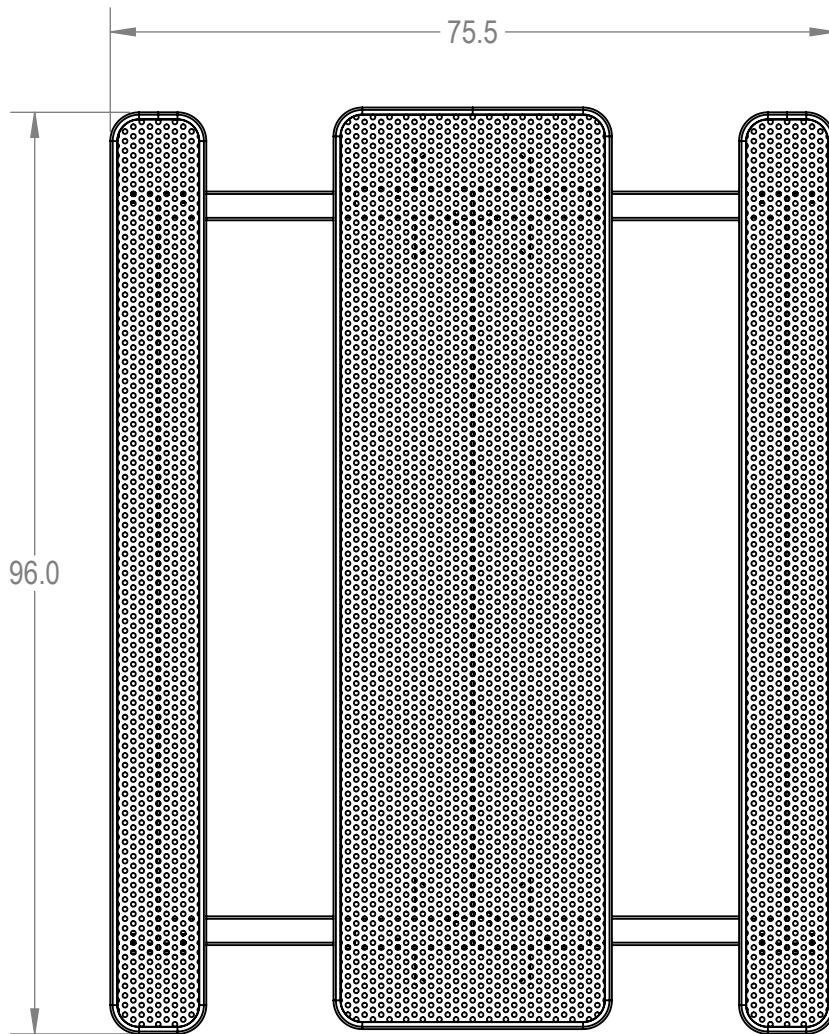

SKU: 766pt140

- Variations:
 766pt140-8
 766pt140-16
 766pt140-24
 766pt140-32
 766pt140-40
 766pt140-48
 766pt140-56
 766pt140-64
 766pt140-72
 766pt140-80
 766pt140-88
 766pt140-96
 766pt140-104
 766pt140-112
 766pt140-120
 766pt140-128
 766pt140-136
 766pt140-144
 766pt140-152
 766pt140-160
 766pt140-168
 766pt140-176

	NAME	DATE
DRAWN	GM	2/20/2016
SALES APPR.		
CLIENT APPR.		
MFG APPR.		
Q.A.		

Design By -

CADWorksPro
Chicago, IL

www.cadworkspro.com

ParkTastic

TITLE:

8' Rectangular Double Pedestal Tables - Surface Mount

Perforated Metal Version

SIZE	DWG. NO.	REV
A	766pt140	

WEIGHT:

SHEET 3 OF 3