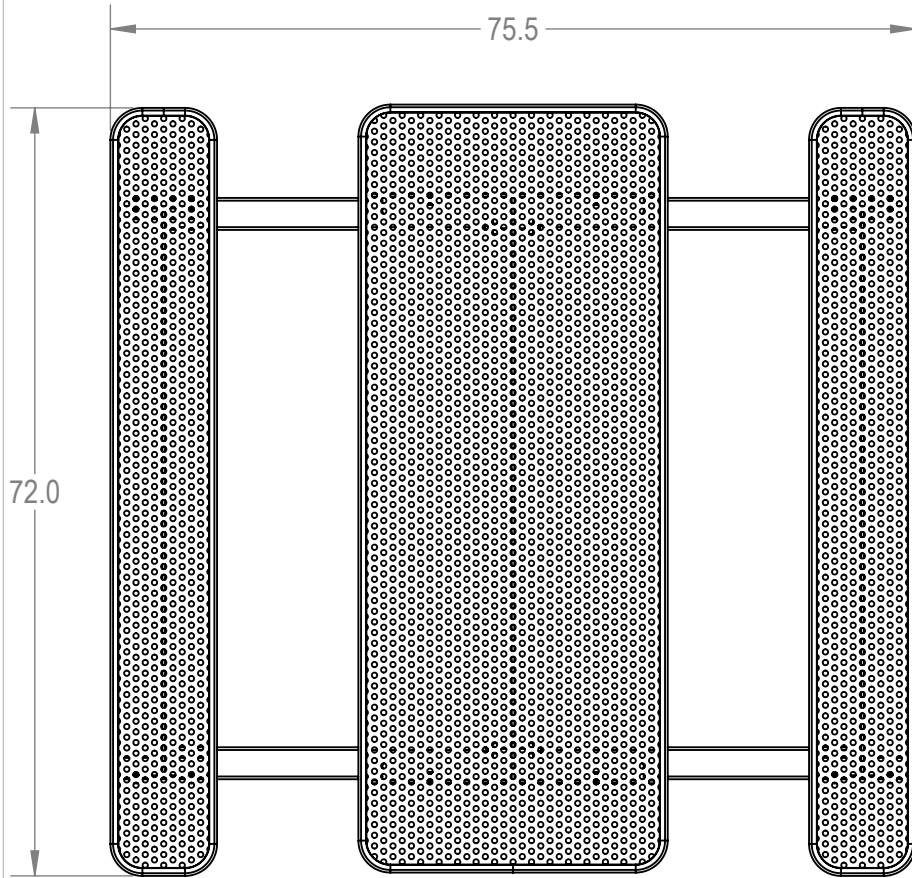

SKU: 766pt140
 Variations:
 766pt140-6
 766pt140-14
 766pt140-22
 766pt140-30
 766pt140-38
 766pt140-46
 766pt140-54
 766pt140-62
 766pt140-70
 766pt140-78
 766pt140-86
 766pt140-94
 766pt140-102
 766pt140-110
 766pt140-118
 766pt140-126
 766pt140-134
 766pt140-142
 766pt140-150
 766pt140-158
 766pt140-166
 766pt140-174

	NAME	DATE
DRAWN	GM	2/20/2016
SALES APPR.		
CLIENT APPR.		
MFG APPR.		
Q.A.		

Design By -

CADWorksPro
 Chicago, IL

www.cadworkspro.com

ParkTastic

TITLE:

6' Rectangular Double Pedestal Tables - Surface Mount

Perforated Metal Version

SIZE	DWG. NO.	REV
A	766pt140	

WEIGHT:

SHEET 3 OF 3