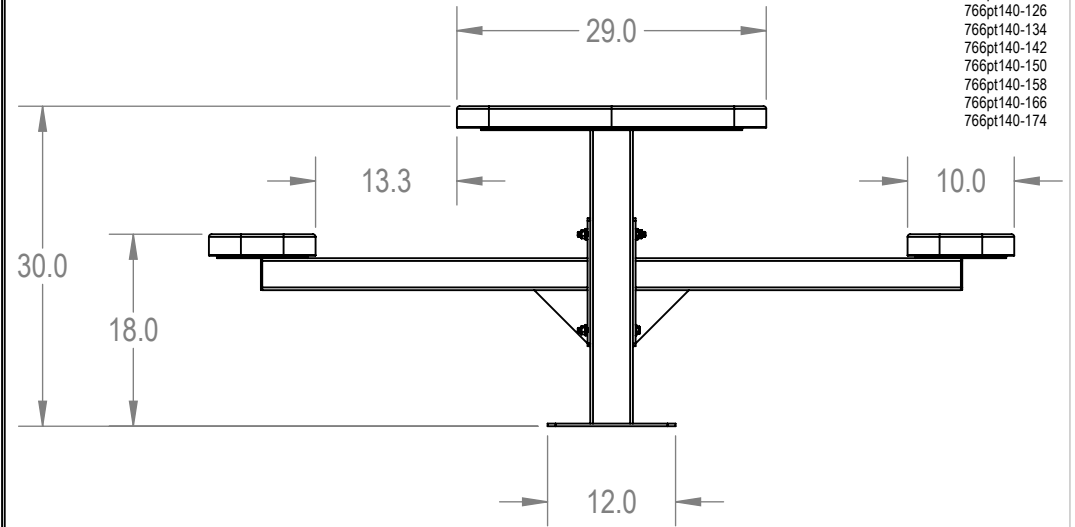

SKU: 766pt140
 Variations:
 766pt140-6
 766pt140-14
 766pt140-22
 766pt140-30
 766pt140-38
 766pt140-46
 766pt140-54
 766pt140-62
 766pt140-70
 766pt140-78
 766pt140-86
 766pt140-94
 766pt140-102
 766pt140-110
 766pt140-118
 766pt140-126
 766pt140-134
 766pt140-142
 766pt140-150
 766pt140-158
 766pt140-166
 766pt140-174

	NAME	DATE
DRAWN	GM	2/20/2016
SALES APPR.		
CLIENT APPR.		
MFG APPR.		
Q.A.		

Design By -

CADWorksPro
 Chicago, IL

www.cadworkspro.com

ParkTastic

TITLE:

6' Rectangular Double Pedestal Tables - Surface Mount

Perforated Metal Version

SIZE	DWG. NO.	REV
A	766pt140	

WEIGHT:

SHEET 3 OF 3