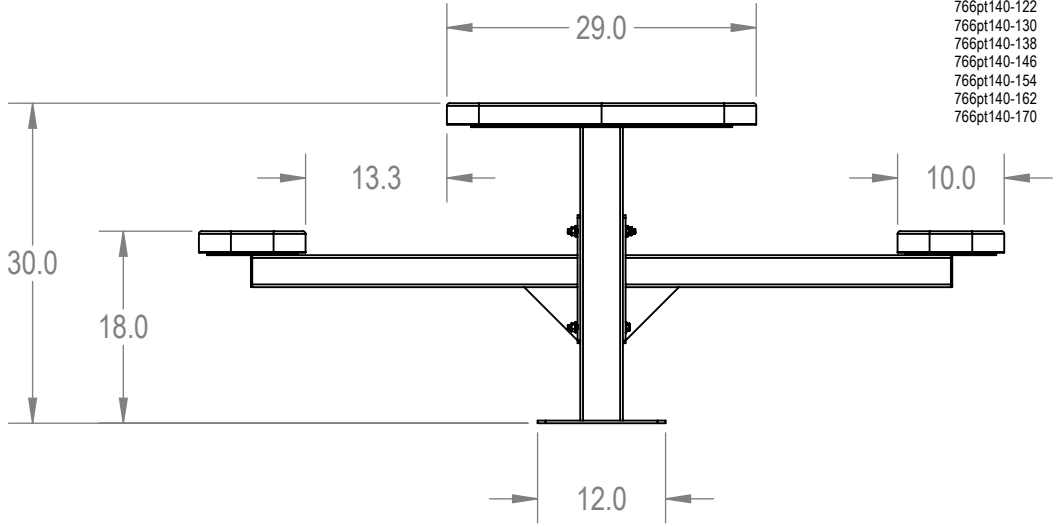

SKU: 766pt140
 Variations:
 766pt140-2
 766pt140-10
 766pt140-18
 766pt140-26
 766pt140-34
 766pt140-42
 766pt140-50
 766pt140-58
 766pt140-66
 766pt140-74
 766pt140-82
 766pt140-90
 766pt140-98
 766pt140-106
 766pt140-114
 766pt140-122
 766pt140-130
 766pt140-138
 766pt140-146
 766pt140-154
 766pt140-162
 766pt140-170

	NAME	DATE
DRAWN	GM	2/20/2016
SALES APPR.		
CLIENT APPR.		
MFG APPR.		
Q.A.		

Design By -
CADWorksPro
 Chicago, IL
www.cadworkspro.com

ParkTastic		
TITLE: 6' Rectangular Double Pedestal Tables - Surface Mount		
Expanded Metal Version		
SIZE A	DWG. NO. 766pt140	REV
WEIGHT:		SHEET 2 OF 3