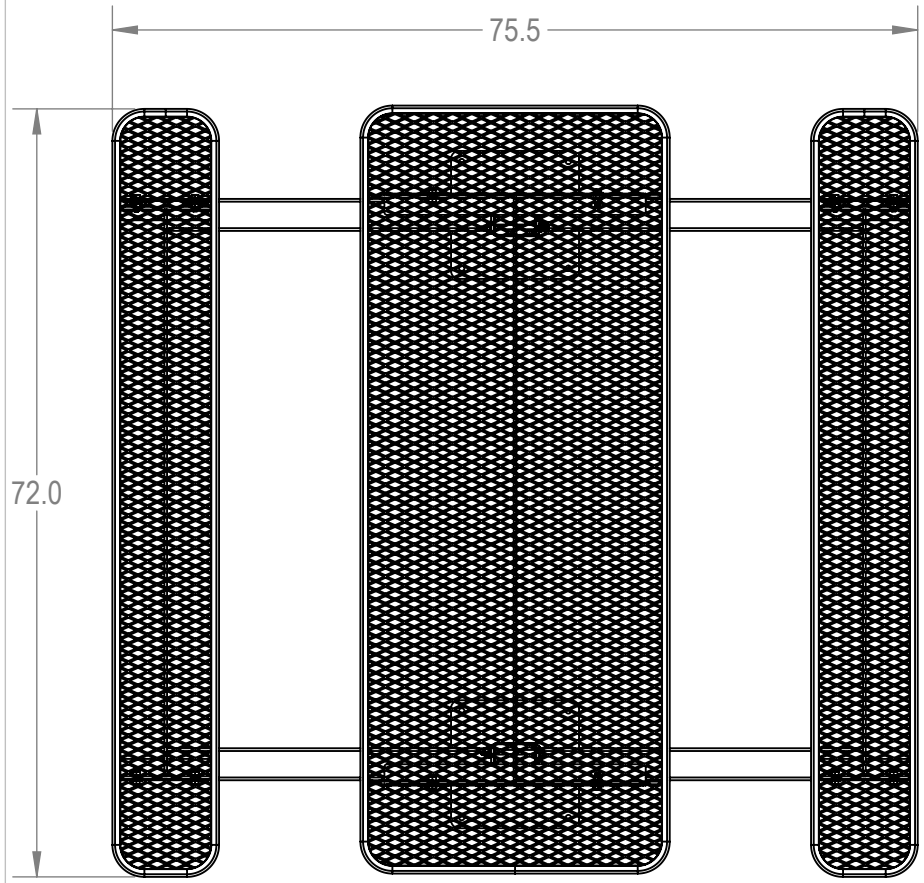

SKU: 766pt140
 Variations:
 766pt140-2
 766pt140-10
 766pt140-18
 766pt140-26
 766pt140-34
 766pt140-42
 766pt140-50
 766pt140-58
 766pt140-66
 766pt140-74
 766pt140-82
 766pt140-90
 766pt140-98
 766pt140-106
 766pt140-114
 766pt140-122
 766pt140-130
 766pt140-138
 766pt140-146
 766pt140-154
 766pt140-162
 766pt140-170

	NAME	DATE
DRAWN	GM	2/20/2016
SALES APPR.		
CLIENT APPR.		
MFG APPR.		
Q.A.		

Design By -
CADWorksPro
 Chicago, IL
www.cadworkspro.com

ParkTastic		
TITLE: 6' Rectangular Double Pedestal Tables - Surface Mount		
Expanded Metal Version		
SIZE A	DWG. NO. 766pt140	REV
WEIGHT:		SHEET 2 OF 3