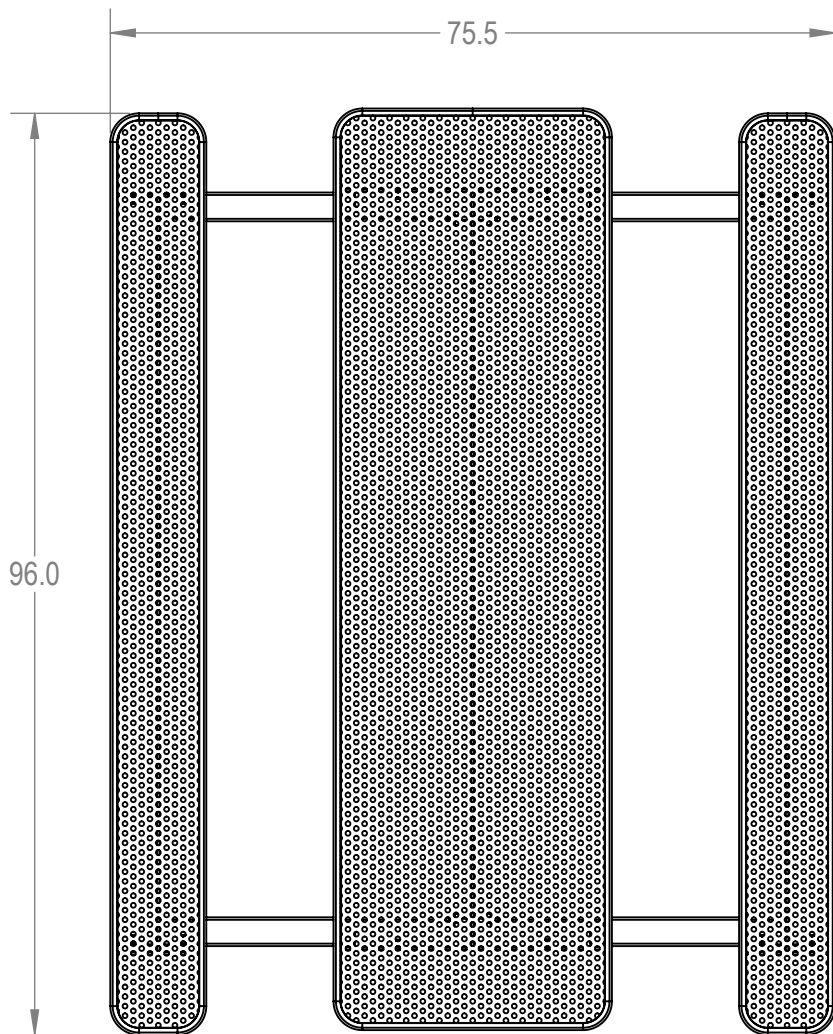

SKU: 766pt140
 Variations:
 766pt140-7
 766pt140-15
 766pt140-23
 766pt140-31
 766pt140-39
 766pt140-47
 766pt140-55
 766pt140-63
 766pt140-71
 766pt140-79
 766pt140-87
 766pt140-95
 766pt140-103
 766pt140-111
 766pt140-119
 766pt140-127
 766pt140-135
 766pt140-143
 766pt140-151
 766pt140-159
 766pt140-167
 766pt140-175

	NAME	DATE
DRAWN	GM	2/20/2016
SALES APPR.		
CLIENT APPR.		
MFG APPR.		
Q.A.		

Design By -

CADWorksPro
Chicago, IL

www.cadworkspro.com

ParkTastic

TITLE:

8' Rectangular Double Pedestal Tables - Inground

Perforated Metal Version

SIZE	DWG. NO.	REV
A	766pt140	

WEIGHT:

SHEET 3 OF 3