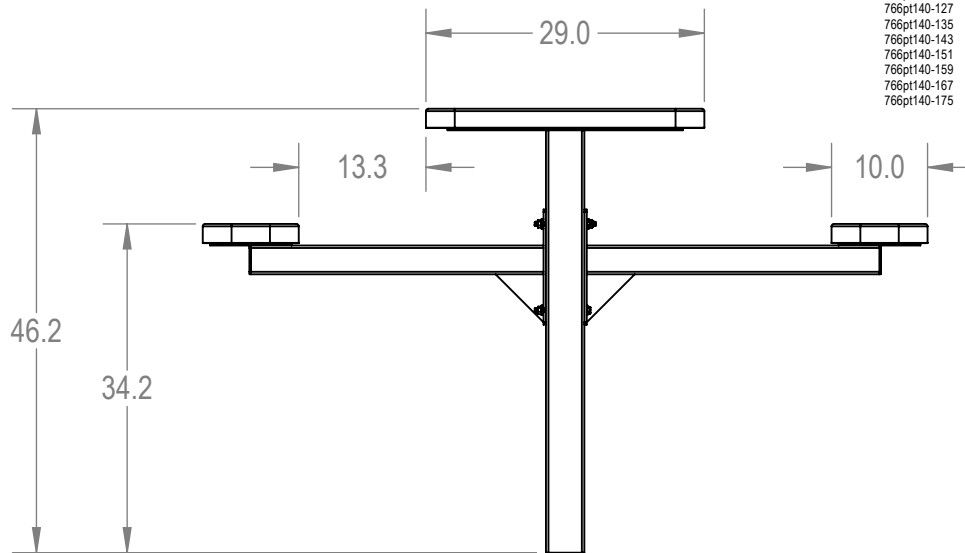

SKU: 766pt140
 Variations:
 766pt140-7
 766pt140-15
 766pt140-23
 766pt140-31
 766pt140-39
 766pt140-47
 766pt140-55
 766pt140-63
 766pt140-71
 766pt140-79
 766pt140-87
 766pt140-95
 766pt140-103
 766pt140-111
 766pt140-119
 766pt140-127
 766pt140-135
 766pt140-143
 766pt140-151
 766pt140-159
 766pt140-167
 766pt140-175

	NAME	DATE
DRAWN	GM	2/20/2016
SALES APPR.		
CLIENT APPR.		
MFG APPR.		
Q.A.		

Design By -

CADWorksPro
Chicago, IL

www.cadworkspro.com

ParkTastic

TITLE:

8' Rectangular Double Pedestal Tables - Inground

Perforated Metal Version

SIZE	DWG. NO.	REV
A	766pt140	

WEIGHT:

SHEET 3 OF 3