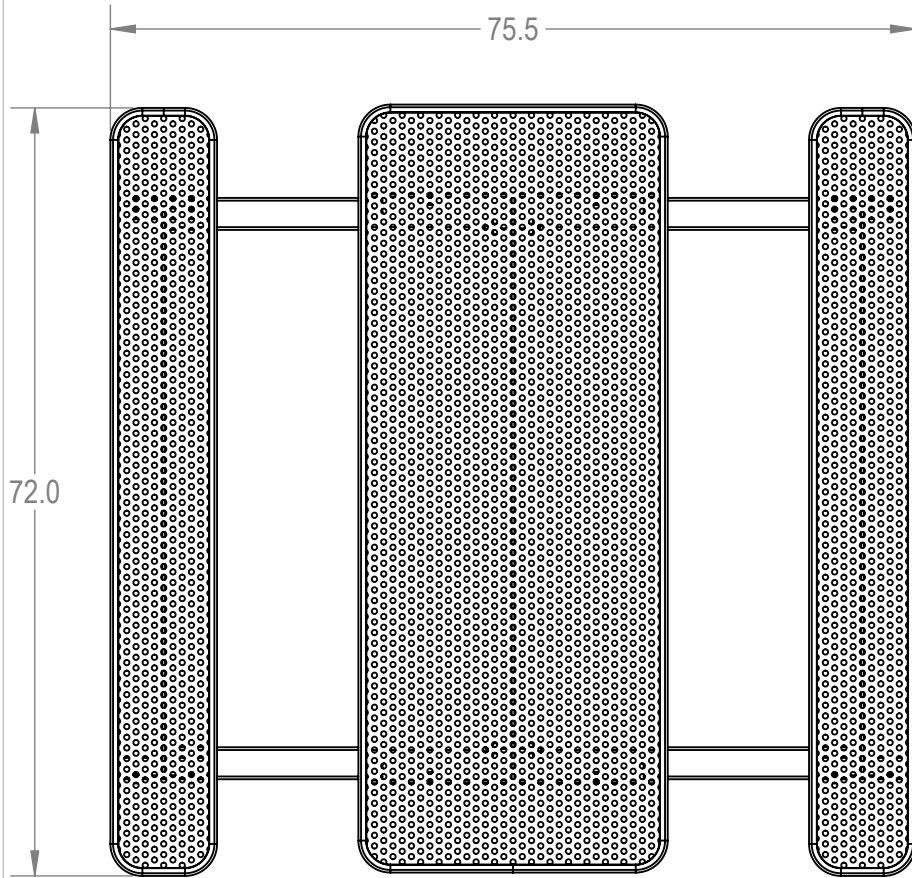

SKU: 766pt140

Variations:

ParkTastic

Manufactured For:

PROPRIETARY AND CONFIDENTIAL

THE INFORMATION CONTAINED IN THIS DRAWING IS THE SOLE PROPERTY OF Park Warehouse, LLC. 5301 North Federal Highway, Suite 140, Boca Raton, FL. ANY REPRODUCTION IN PART OR AS A WHOLE WITHOUT THE WRITTEN PERMISSION OF Park Warehouse, LLC. 5301 North Federal Highway, Suite 140, Boca Raton, FL. IS PROHIBITED.

	NAME	DATE
DRAWN	GM	2/20/2016
SALES APPR.		
CLIENT APPR.		
MFG APPR.		
Q.A.		

Design By -

CADWorksPro
Chicago, IL

www.cadworkspro.com

ParkTastic

TITLE:

6' Rectangular Double Pedestal Tables - Inground

Perforated Metal Version

SIZE

A

DWG. NO.

766pt140

REV

WEIGHT:

SHEET 3 OF 3