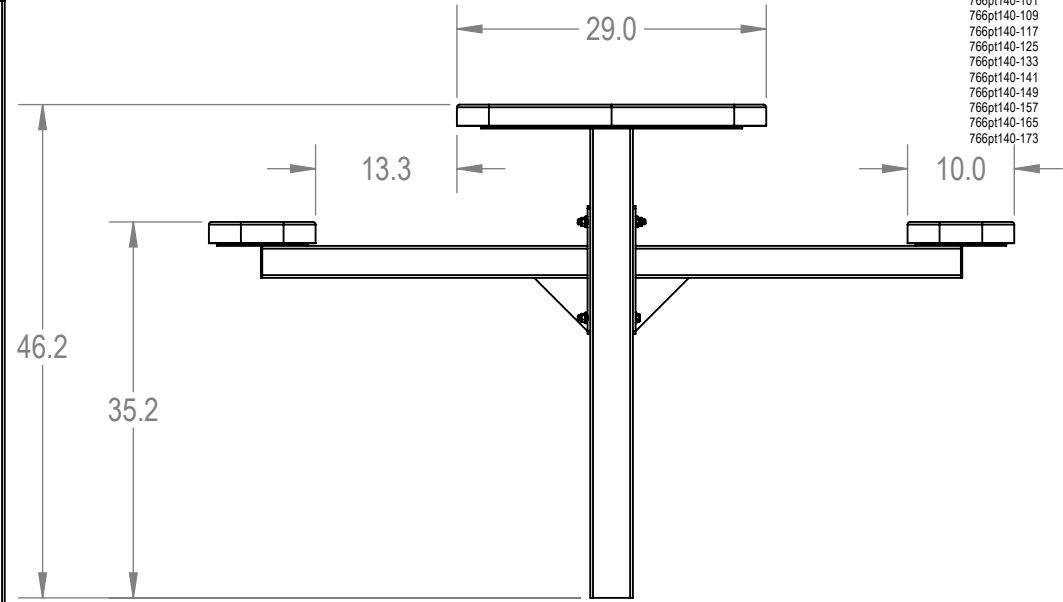

SKU: 766pt140

Variations:

ParkTastic

Manufactured For:

PROPRIETARY AND CONFIDENTIAL

THE INFORMATION CONTAINED IN THIS DRAWING IS THE SOLE PROPERTY OF Park Warehouse, LLC. 5301 North Federal Highway, Suite 140, Boca Raton, FL. ANY REPRODUCTION IN PART OR AS A WHOLE WITHOUT THE WRITTEN PERMISSION OF Park Warehouse, LLC. 5301 North Federal Highway, Suite 140, Boca Raton, FL. IS PROHIBITED.

	NAME	DATE
DRAWN	GM	2/20/2016
SALES APPR.		
CLIENT APPR.		
MFG APPR.		
Q.A.		

Design By -

CADWorksPro
Chicago, IL

www.cadworkspro.com

ParkTastic

TITLE:

6' Rectangular Double Pedestal Tables - Inground

Perforated Metal Version

SIZE

A

DWG. NO.

766pt140

REV

WEIGHT:

SHEET 3 OF 3