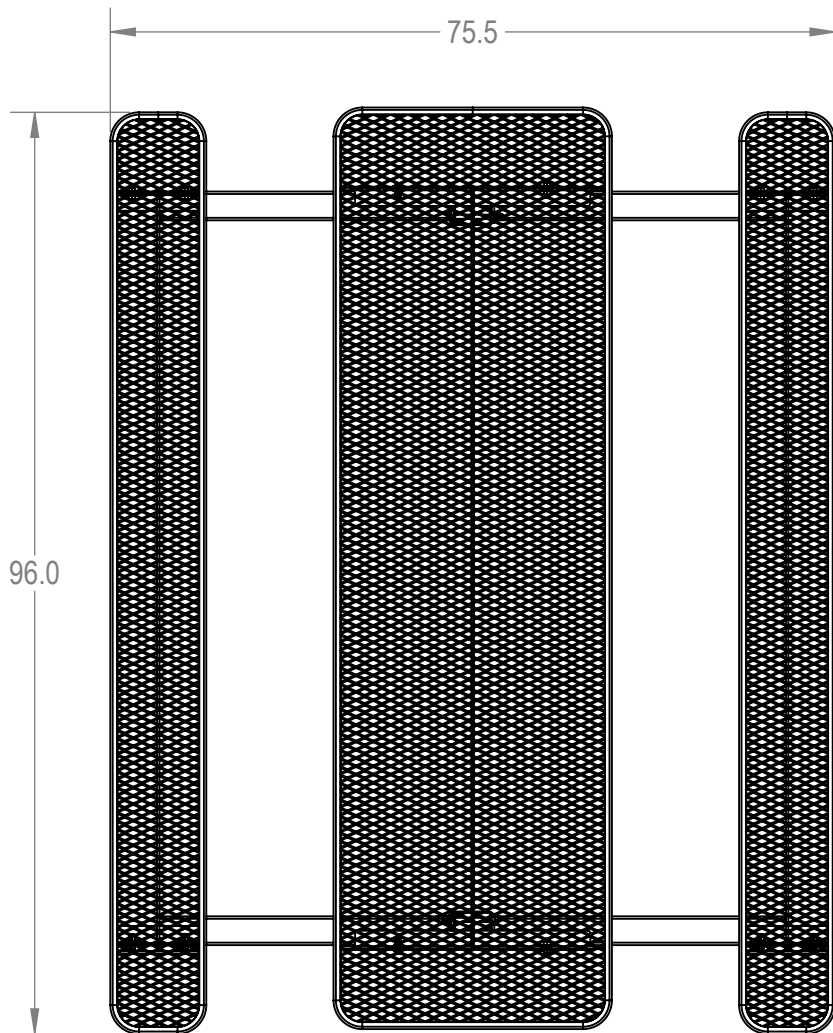

SKU: 766pt140
 Variations:
 766pt140-3
 766pt140-11
 766pt140-19
 766pt140-27
 766pt140-35
 766pt140-43
 766pt140-51
 766pt140-59
 766pt140-67
 766pt140-75
 766pt140-83
 766pt140-91
 766pt140-99
 766pt140-107
 766pt140-115
 766pt140-123
 766pt140-131
 766pt140-139
 766pt140-147
 766pt140-155
 766pt140-163
 766pt140-171

	NAME	DATE
DRAWN	GM	2/20/2016
SALES APPR.		
CLIENT APPR.		
MFG APPR.		
Q.A.		

Design By -

CADWorksPro
 Chicago, IL

www.cadworkspro.com

ParkTastic

TITLE:

8' Rectangular Double Pedestal Tables - Inground

Expanded Metal Version

SIZE	DWG. NO.	REV
A	766pt140	

WEIGHT:

SHEET 2 OF 3