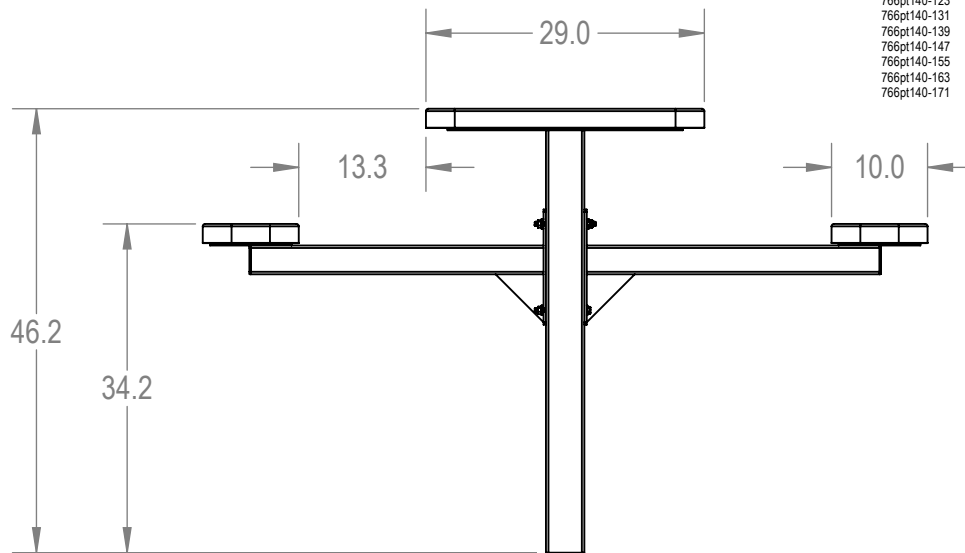

SKU: 766pt140
 Variations:
 766pt140-3
 766pt140-11
 766pt140-19
 766pt140-27
 766pt140-35
 766pt140-43
 766pt140-51
 766pt140-59
 766pt140-67
 766pt140-75
 766pt140-83
 766pt140-91
 766pt140-99
 766pt140-107
 766pt140-115
 766pt140-123
 766pt140-131
 766pt140-139
 766pt140-147
 766pt140-155
 766pt140-163
 766pt140-171

	NAME	DATE
DRAWN	GM	2/20/2016
SALES APPR.		
CLIENT APPR.		
MFG APPR.		
Q.A.		

Design By -

CADWorksPro
 Chicago, IL

www.cadworkspro.com

ParkTastic

TITLE:

8' Rectangular Double Pedestal Tables - Inground

Expanded Metal Version

SIZE	DWG. NO.	REV
A	766pt140	

WEIGHT:

SHEET 2 OF 3