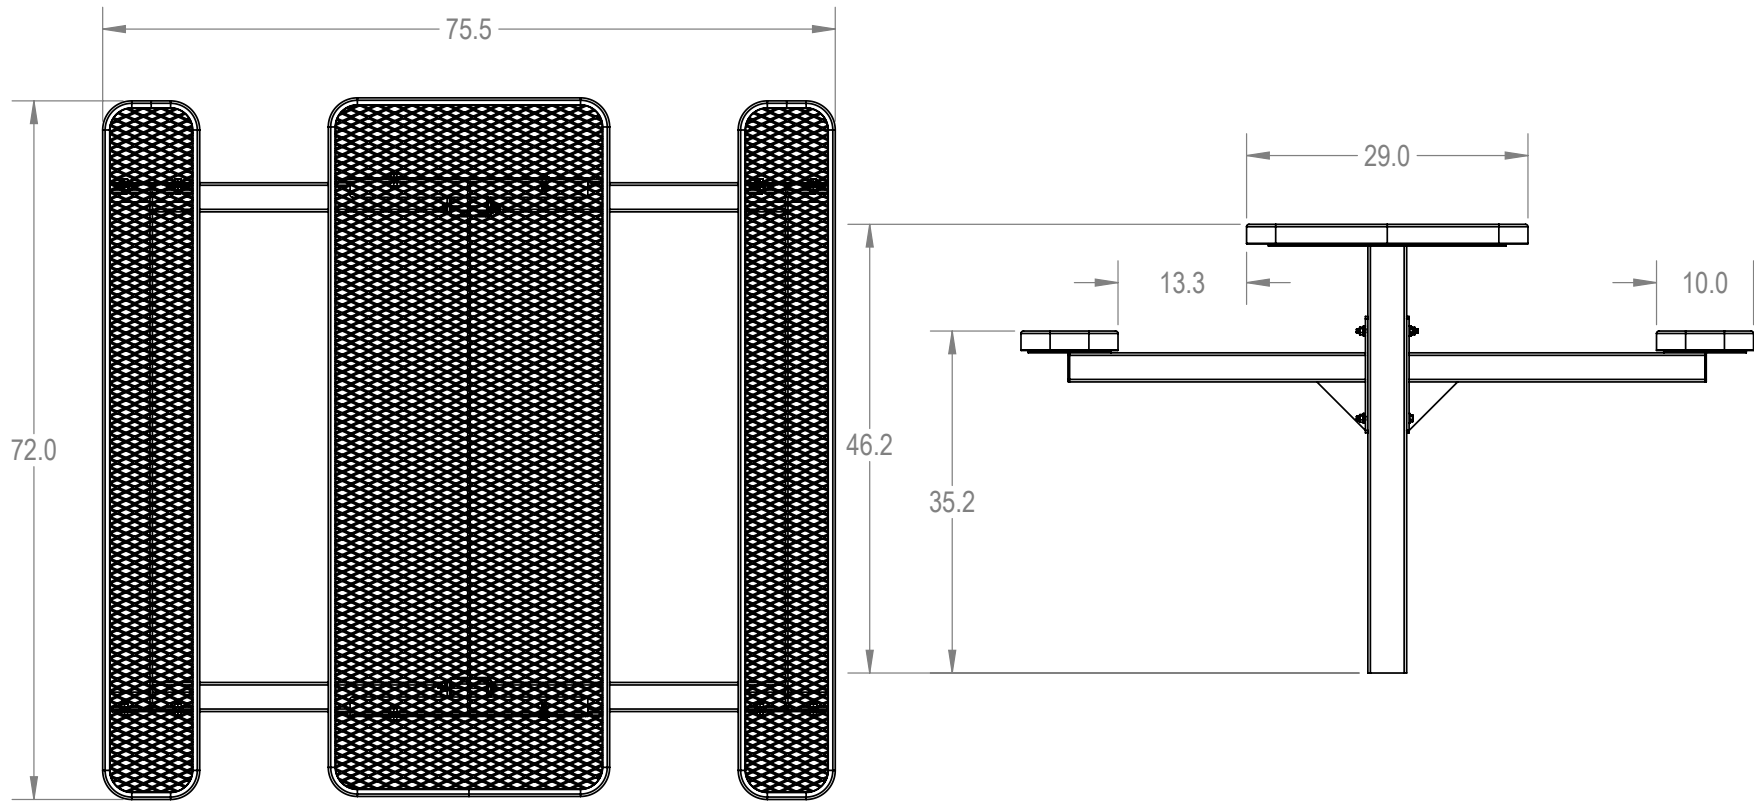

SKU: 766pt140

- Variations:  
 766pt140-1  
 766pt140-9  
 766pt140-17  
 766pt140-25  
 766pt140-33  
 766pt140-41  
 766pt140-49  
 766pt140-57  
 766pt140-65  
 766pt140-73  
 766pt140-81  
 766pt140-89  
 766pt140-97  
 766pt140-105  
 766pt140-113  
 766pt140-121  
 766pt140-129  
 766pt140-137  
 766pt140-145  
 766pt140-153  
 766pt140-161  
 766pt140-169

	NAME	DATE
DRAWN	GM	2/20/2016
SALES APPR.		
CLIENT APPR.		
MFG APPR.		
Q.A.		

Design By -

**CADWorksPro**  
Chicago, IL

[www.cadworkspro.com](http://www.cadworkspro.com)

**ParkTastic**

TITLE:

6' Rectangular Double Pedestal Tables - Inground

**Expanded Metal Version**

SIZE  
**A**

DWG. NO.  
**766pt140**

REV

WEIGHT:

SHEET 2 OF 3