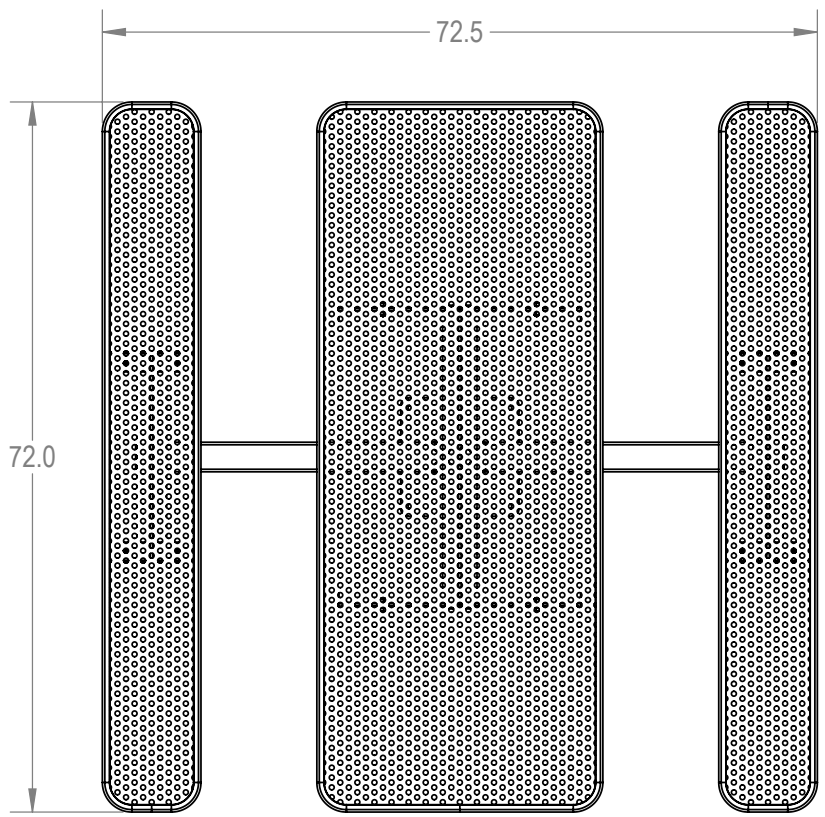

SKU: 766pt135
 Variations:
 766pt135-4
 766pt135-8
 766pt135-12
 766pt135-16
 766pt135-20
 766pt135-24
 766pt135-28
 766pt135-32
 766pt135-36
 766pt135-40
 766pt135-44
 766pt135-48
 766pt135-52
 766pt135-56
 766pt135-60
 766pt135-64
 766pt135-68
 766pt135-76
 766pt135-80
 766pt135-84
 766pt135-88

	NAME	DATE
DRAWN	GM	2/20/2016
SALES APPR.		
CLIENT APPR.		
MFG APPR.		
Q.A.		

Design By -
CADWorksPro
 Chicago, IL
www.cadworkspro.com

ParkTastic		
TITLE: 6' Rectangular Pedestal Tables - Surface Mount		
Perforated Metal Version		
SIZE A	DWG. NO. 766pt135	REV
WEIGHT:		SHEET 3 OF 3