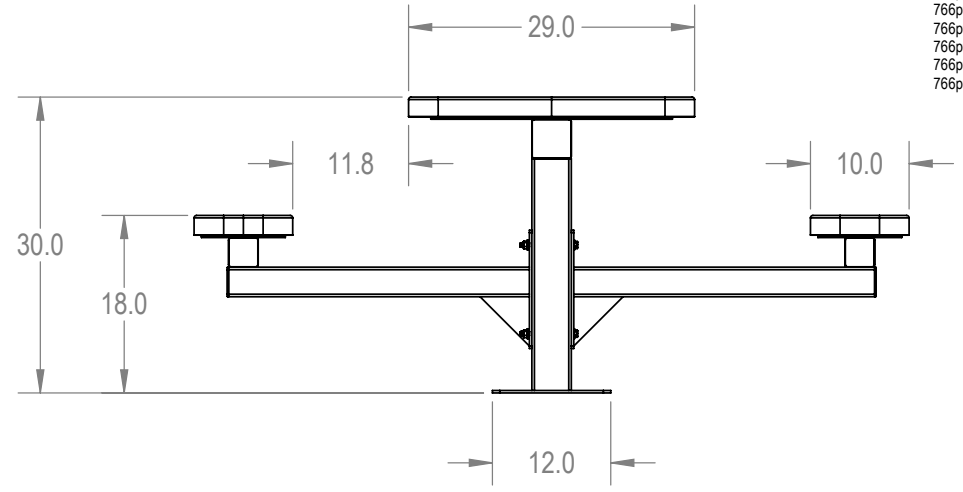

SKU: 766pt135
 Variations:
 766pt135-4
 766pt135-8
 766pt135-12
 766pt135-16
 766pt135-20
 766pt135-24
 766pt135-28
 766pt135-32
 766pt135-36
 766pt135-40
 766pt135-44
 766pt135-48
 766pt135-52
 766pt135-56
 766pt135-60
 766pt135-64
 766pt135-68
 766pt135-76
 766pt135-80
 766pt135-84
 766pt135-88

	NAME	DATE
DRAWN	GM	2/20/2016
SALES APPR.		
CLIENT APPR.		
MFG APPR.		
Q.A.		

Design By -
CADWorksPro
 Chicago, IL
www.cadworkspro.com

ParkTastic		
TITLE: 6' Rectangular Pedestal Tables - Surface Mount		
Perforated Metal Version		
SIZE A	DWG. NO. 766pt135	REV
WEIGHT:		SHEET 3 OF 3