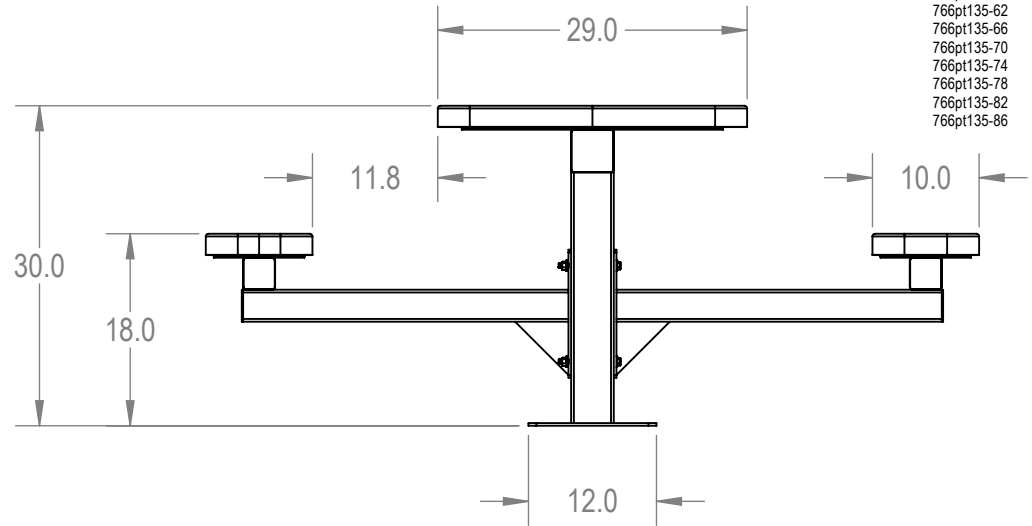

SKU: 766pt135

Variations:

- 766pt135-2
- 766pt135-6
- 766pt135-10
- 766pt135-14
- 766pt135-18
- 766pt135-22
- 766pt135-26
- 766pt135-30
- 766pt135-34
- 766pt135-38
- 766pt135-42
- 766pt135-46
- 766pt135-50
- 766pt135-54
- 766pt135-58
- 766pt135-62
- 766pt135-66
- 766pt135-70
- 766pt135-74
- 766pt135-78
- 766pt135-82
- 766pt135-86

	NAME	DATE
DRAWN	GM	2/20/2016
SALES APPR.		
CLIENT APPR.		
MFG APPR.		
Q.A.		

Design By -

CADWorksPro
Chicago, IL

www.cadworkspro.com

ParkTastic

TITLE:

6' Rectangular Pedestal Tables - Surface Mount

Expanded Metal Version

SIZE	DWG. NO.	REV
A	766pt135	

WEIGHT:

SHEET 2 OF 3