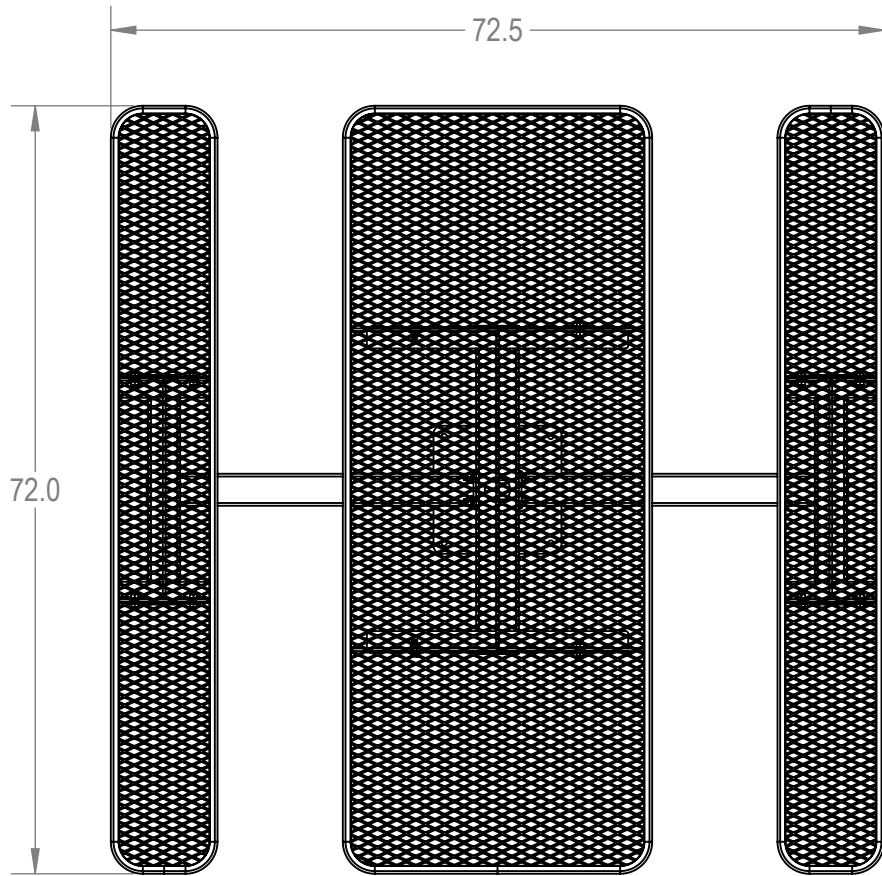

SKU: 766pt135

Variations:

- 766pt135-2
- 766pt135-6
- 766pt135-10
- 766pt135-14
- 766pt135-18
- 766pt135-22
- 766pt135-26
- 766pt135-30
- 766pt135-34
- 766pt135-38
- 766pt135-42
- 766pt135-46
- 766pt135-50
- 766pt135-54
- 766pt135-58
- 766pt135-62
- 766pt135-66
- 766pt135-70
- 766pt135-74
- 766pt135-78
- 766pt135-82
- 766pt135-86

	NAME	DATE
DRAWN	GM	2/20/2016
SALES APPR.		
CLIENT APPR.		
MFG APPR.		
Q.A.		

Design By -

CADWorksPro
Chicago, IL

www.cadworkspro.com

ParkTastic

TITLE:

6' Rectangular Pedestal Tables - Surface Mount

Expanded Metal Version

SIZE	DWG. NO.	REV
A	766pt135	

WEIGHT:

SHEET 2 OF 3