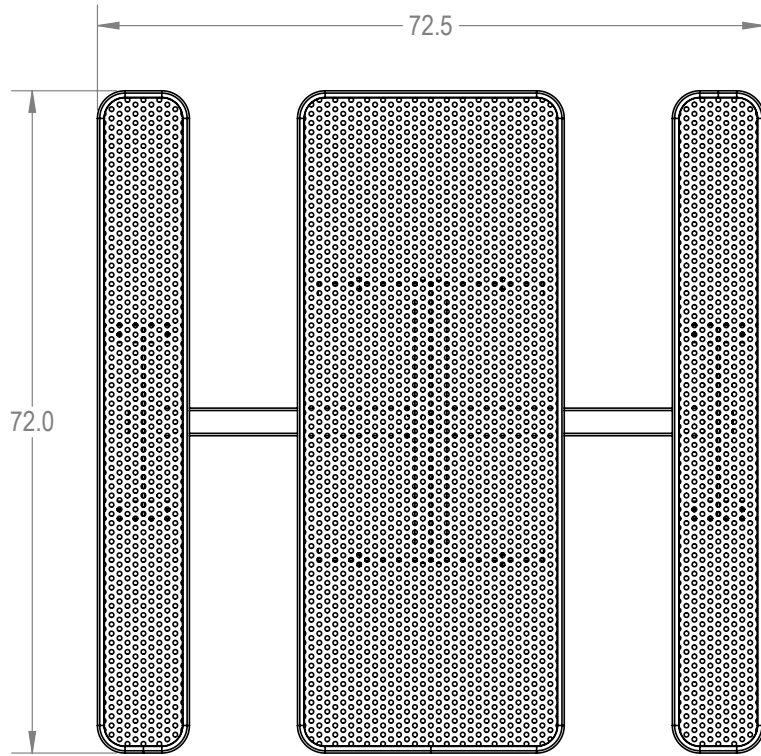

SKU: 766pt135

- Variations:  
 766pt135-3  
 766pt135-7  
 766pt135-15  
 766pt135-19  
 766pt135-23  
 766pt135-27  
 766pt135-31  
 766pt135-35  
 766pt135-39  
 766pt135-43  
 766pt135-47  
 766pt135-51  
 766pt135-55  
 766pt135-59  
 766pt135-63  
 766pt135-67  
 766pt135-75  
 766pt135-79  
 766pt135-83  
 766pt135-87

	NAME	DATE
DRAWN	GM	2/20/2016
SALES APPR.		
CLIENT APPR.		
MFG APPR.		
Q.A.		

Design By -

**CADWorksPro**  
Chicago, IL

[www.cadworkspro.com](http://www.cadworkspro.com)

**ParkTastic**

TITLE:

6' Rectangular Pedestal Tables - Inground

**Perforated Metal Version**

SIZE	DWG. NO.	REV
<b>A</b>	<b>766pt135</b>	

WEIGHT:

SHEET 3 OF 3