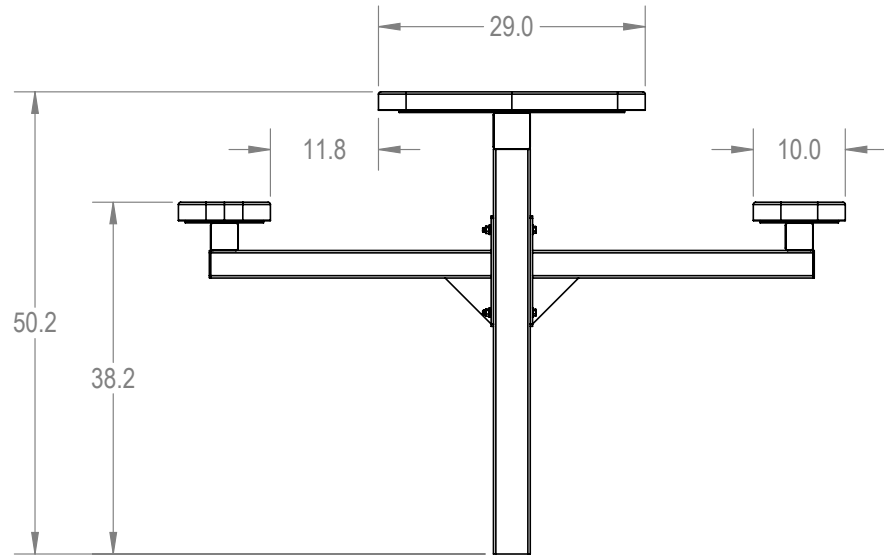

SKU: 766pt135

- Variations:  
 766pt135-3  
 766pt135-7  
 766pt135-15  
 766pt135-19  
 766pt135-23  
 766pt135-27  
 766pt135-31  
 766pt135-35  
 766pt135-39  
 766pt135-43  
 766pt135-47  
 766pt135-51  
 766pt135-55  
 766pt135-59  
 766pt135-63  
 766pt135-67  
 766pt135-75  
 766pt135-79  
 766pt135-83  
 766pt135-87

	NAME	DATE
DRAWN	GM	2/20/2016
SALES APPR.		
CLIENT APPR.		
MFG APPR.		
Q.A.		

Design By -

**CADWorksPro**  
Chicago, IL

[www.cadworkspro.com](http://www.cadworkspro.com)

**ParkTastic**

TITLE:

6' Rectangular Pedestal Tables - Inground

**Perforated Metal Version**

SIZE	DWG. NO.	REV
<b>A</b>	<b>766pt135</b>	

WEIGHT:

SHEET 3 OF 3