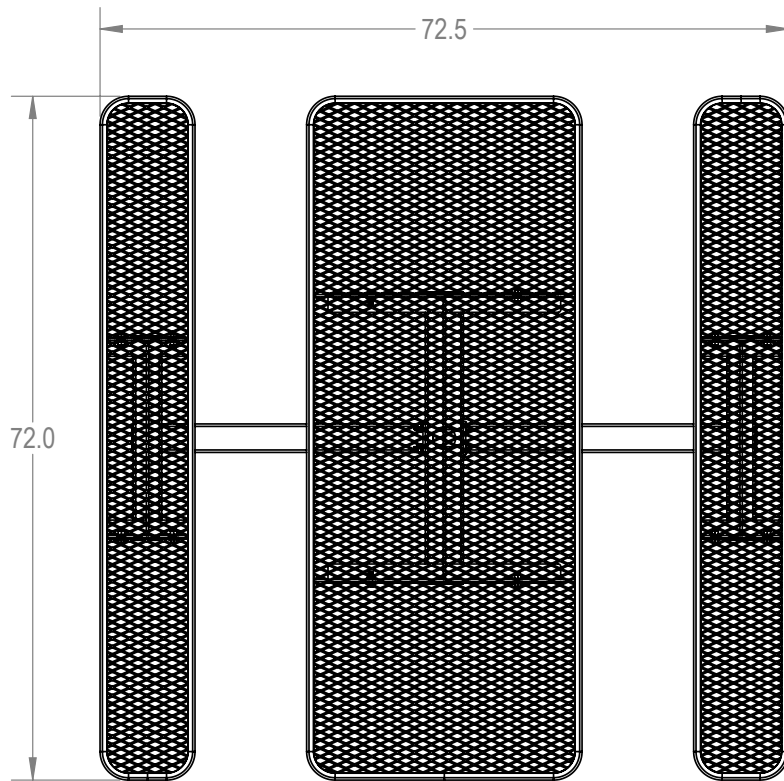

SKU: 766pt135
 Variations:
 766pt135-1
 766pt135-5
 766pt135-9
 766pt135-13
 766pt135-17
 766pt135-21
 766pt135-25
 766pt135-29
 766pt135-33
 766pt135-37
 766pt135-41
 766pt135-45
 766pt135-49
 766pt135-53
 766pt135-57
 766pt135-61
 766pt135-65
 766pt135-69
 766pt135-73
 766pt135-77
 766pt135-81
 766pt135-85

ParkTastic

Manufactured For:

PROPRIETARY AND CONFIDENTIAL

THE INFORMATION CONTAINED IN THIS DRAWING IS THE SOLE PROPERTY OF Park Warehouse, LLC. 5301 North Federal Highway, Suite 140, Boca Raton, FL. ANY REPRODUCTION IN PART OR AS A WHOLE WITHOUT THE WRITTEN PERMISSION OF Park Warehouse, LLC. 5301 North Federal Highway, Suite 140, Boca Raton, FL. IS PROHIBITED.

	NAME	DATE
DRAWN	GM	2/20/2016
SALES APPR.		
CLIENT APPR.		
MFG APPR.		
Q.A.		

Design By -

CADWorksPro
 Chicago, IL

www.cadworkspro.com

ParkTastic

TITLE:
 6' Rectangular Pedestal Tables - Inground

Expanded Metal Version

SIZE	DWG. NO.	REV
A	766pt135	

WEIGHT:

SHEET 2 OF 3