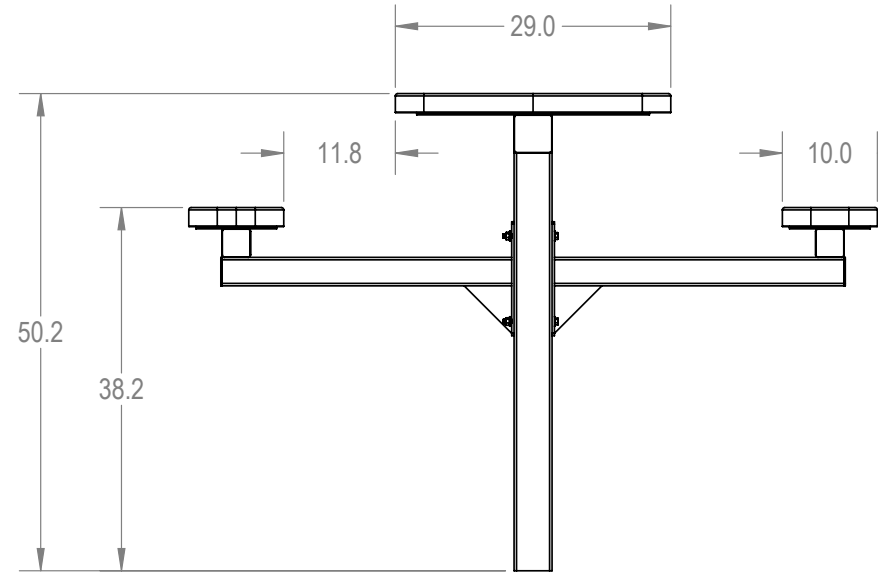

SKU: 766pt135
 Variations:
 766pt135-1
 766pt135-5
 766pt135-9
 766pt135-13
 766pt135-17
 766pt135-21
 766pt135-25
 766pt135-29
 766pt135-33
 766pt135-37
 766pt135-41
 766pt135-45
 766pt135-49
 766pt135-53
 766pt135-57
 766pt135-61
 766pt135-65
 766pt135-69
 766pt135-73
 766pt135-77
 766pt135-81
 766pt135-85

	NAME	DATE
DRAWN	GM	2/20/2016
SALES APPR.		
CLIENT APPR.		
MFG APPR.		
Q.A.		

Design By -

CADWorksPro
 Chicago, IL

www.cadworkspro.com

ParkTastic

TITLE:
 6' Rectangular Pedestal Tables - Inground

Expanded Metal Version

SIZE	DWG. NO.	REV
A	766pt135	

WEIGHT:

SHEET 2 OF 3