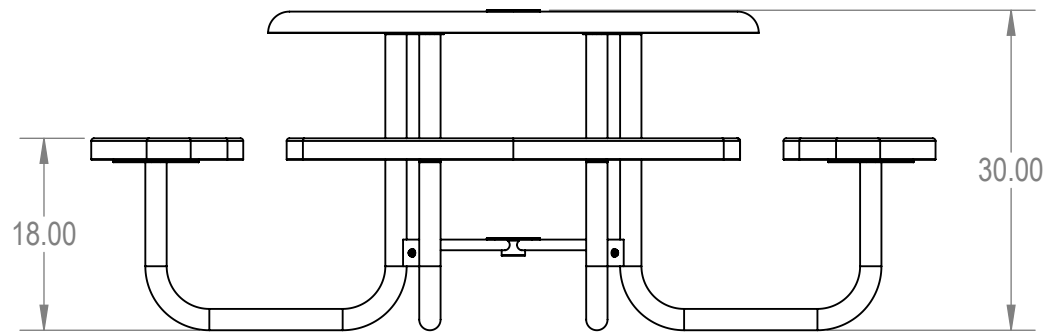

SKU: 766pt130
 Variations:
 766pt130-4
 766pt130-10
 766pt130-16
 766pt130-22
 766pt130-28
 766pt130-34
 766pt130-40
 766pt130-46
 766pt130-52
 766pt130-58
 766pt130-64
 766pt130-70
 766pt130-76
 766pt130-82
 766pt130-88
 766pt130-94
 766pt130-100
 766pt130-106
 766pt130-112
 766pt130-118
 766pt130-124
 766pt130-130

	NAME	DATE
DRAWN	GM	1/3/2016
SALES APPR.		
CLIENT APPR.		
MFG APPR.		
Q.A.		

Design By -
CADWorksPro
 Chicago, IL
www.cadworkspro.com

ParkTastic		
TITLE: 46" Solid Top Table Punched Steel Seat Version		
SIZE A	DWG. NO. 766pt130	REV
WEIGHT:		SHEET 3 OF 3