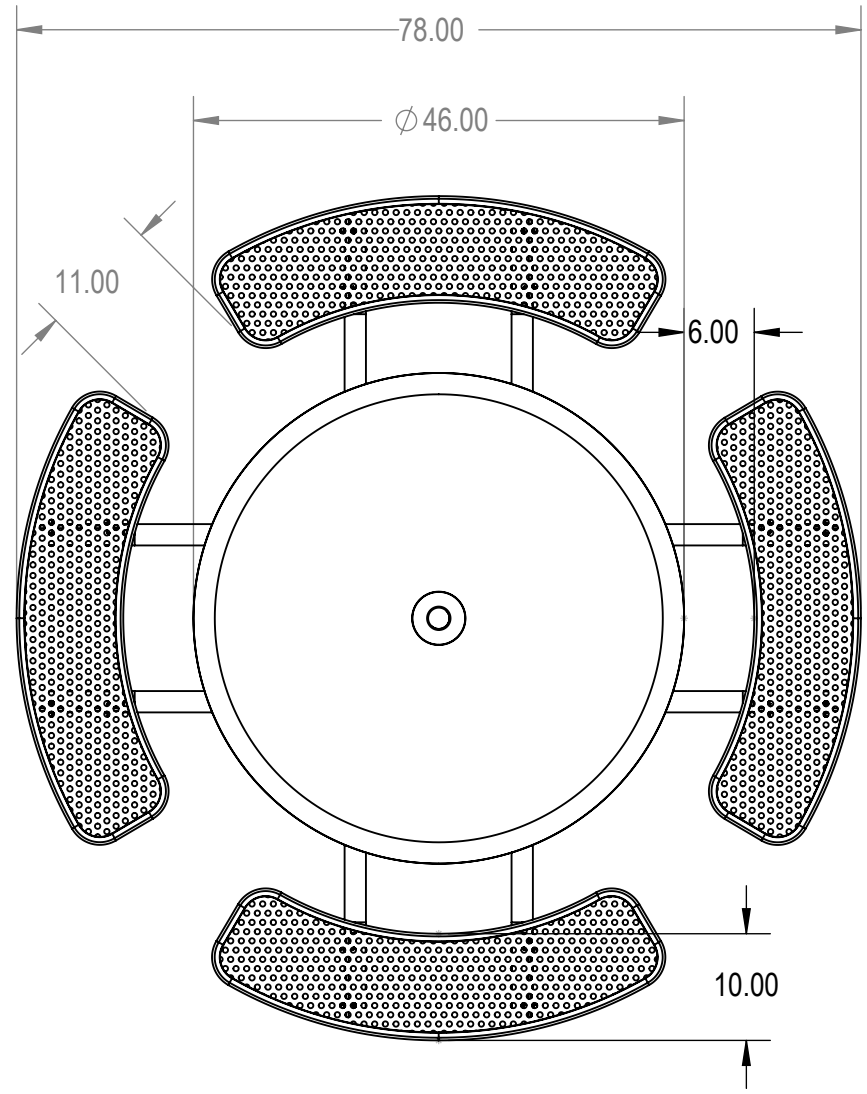

SKU: 766pt130
 Variations:
 766pt130-4
 766pt130-10
 766pt130-16
 766pt130-22
 766pt130-28
 766pt130-34
 766pt130-40
 766pt130-46
 766pt130-52
 766pt130-58
 766pt130-64
 766pt130-70
 766pt130-76
 766pt130-82
 766pt130-88
 766pt130-94
 766pt130-100
 766pt130-106
 766pt130-112
 766pt130-118
 766pt130-124
 766pt130-130

	NAME	DATE
DRAWN	GM	1/3/2016
SALES APPR.		
CLIENT APPR.		
MFG APPR.		
Q.A.		

Design By -
CADWorksPro
 Chicago, IL
www.cadworkspro.com

ParkTastic		
TITLE: 46" Solid Top Table Punched Steel Seat Version		
SIZE A	DWG. NO. 766pt130	REV
WEIGHT:		SHEET 3 OF 3