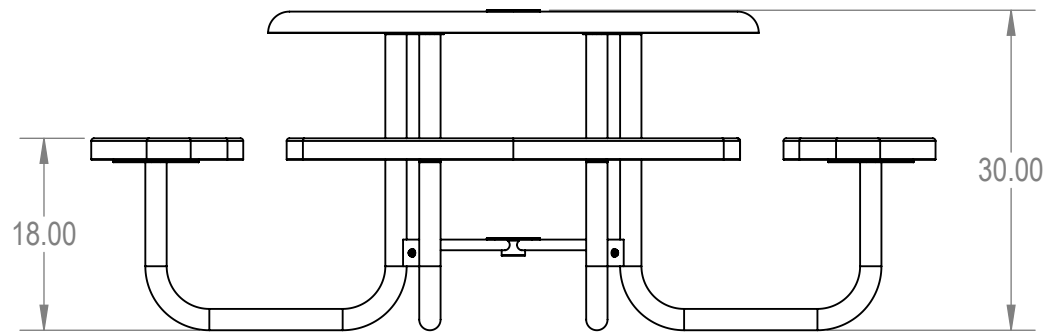

SKU: 766pt130  
 Variations:  
 766pt130-1  
 766pt130-7  
 766pt130-13  
 766pt130-19  
 766pt130-25  
 766pt130-31  
 766pt130-37  
 766pt130-43  
 766pt130-49  
 766pt130-55  
 766pt130-61  
 766pt130-67  
 766pt130-73  
 766pt130-79  
 766pt130-85  
 766pt130-91  
 766pt130-97  
 766pt130-103  
 766pt130-109  
 766pt130-115  
 766pt130-121  
 766pt130-127

**ParkTastic**

Manufactured For:  **PARK WAREHOUSE**

**PROPRIETARY AND CONFIDENTIAL**  
 THE INFORMATION CONTAINED IN THIS DRAWING IS THE SOLE PROPERTY OF Park Warehouse, LLC. 5301 North Federal Highway, Suite 140, Boca Raton, FL. ANY REPRODUCTION IN PART OR AS A WHOLE WITHOUT THE WRITTEN PERMISSION OF Park Warehouse, LLC. 5301 North Federal Highway, Suite 140, Boca Raton, FL. IS PROHIBITED.

	NAME	DATE
DRAWN	GM	1/3/2016
SALES APPR.		
CLIENT APPR.		
MFG APPR.		
Q.A.		

Design By -  
**CADWorksPro**  
 Chicago, IL  
[www.cadworkspro.com](http://www.cadworkspro.com)

<b>ParkTastic</b>		
TITLE: <b>46" Solid Top Table</b> <b>Expanded Metal Seat Version</b>		
SIZE <b>A</b>	DWG. NO. <b>766pt130</b>	REV
WEIGHT:		SHEET 2 OF 3