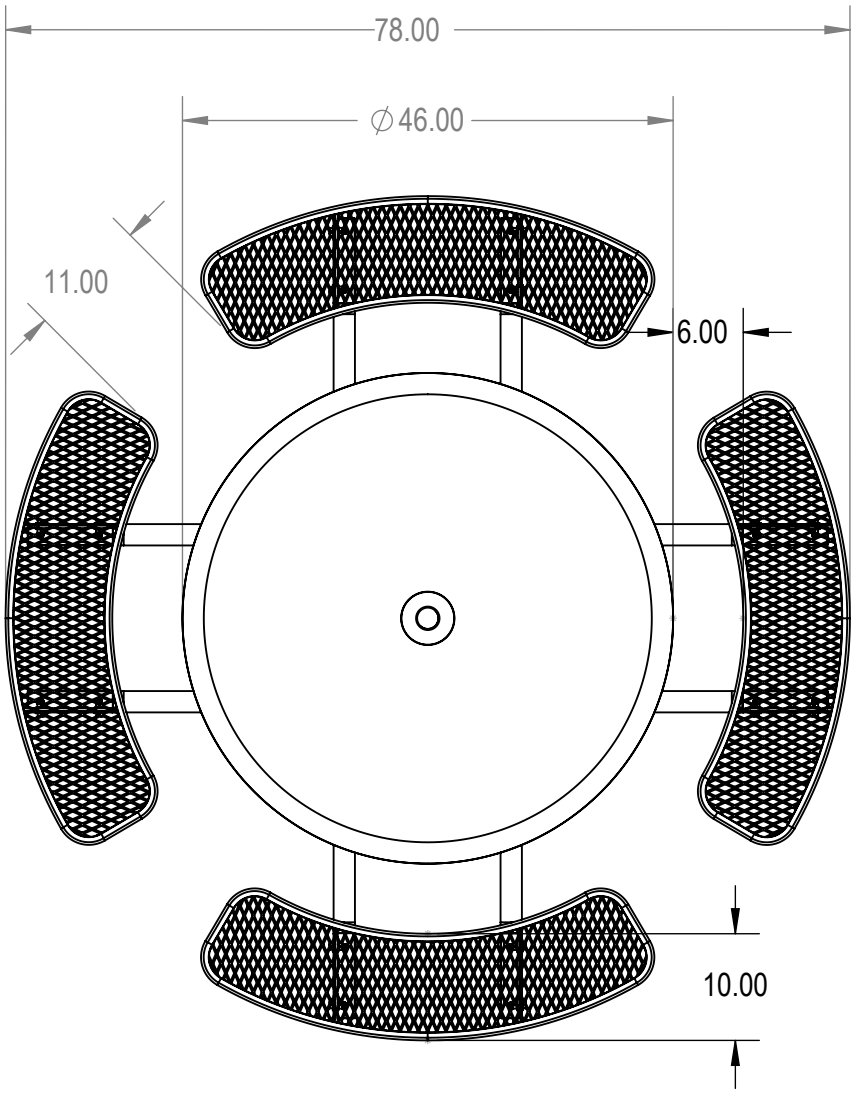

SKU: 766pt130  
 Variations:  
 766pt130-1  
 766pt130-7  
 766pt130-13  
 766pt130-19  
 766pt130-25  
 766pt130-31  
 766pt130-37  
 766pt130-43  
 766pt130-49  
 766pt130-55  
 766pt130-61  
 766pt130-67  
 766pt130-73  
 766pt130-79  
 766pt130-85  
 766pt130-91  
 766pt130-97  
 766pt130-103  
 766pt130-109  
 766pt130-115  
 766pt130-121  
 766pt130-127

	NAME	DATE
DRAWN	GM	1/3/2016
SALES APPR.		
CLIENT APPR.		
MFG APPR.		
Q.A.		

Design By -  
**CADWorksPro**  
 Chicago, IL  
[www.cadworkspro.com](http://www.cadworkspro.com)

<b>ParkTastic</b>		
TITLE: <b>46" Solid Top Table</b> <b>Expanded Metal Seat Version</b>		
SIZE <b>A</b>	DWG. NO. <b>766pt130</b>	REV
WEIGHT:		SHEET 2 OF 3