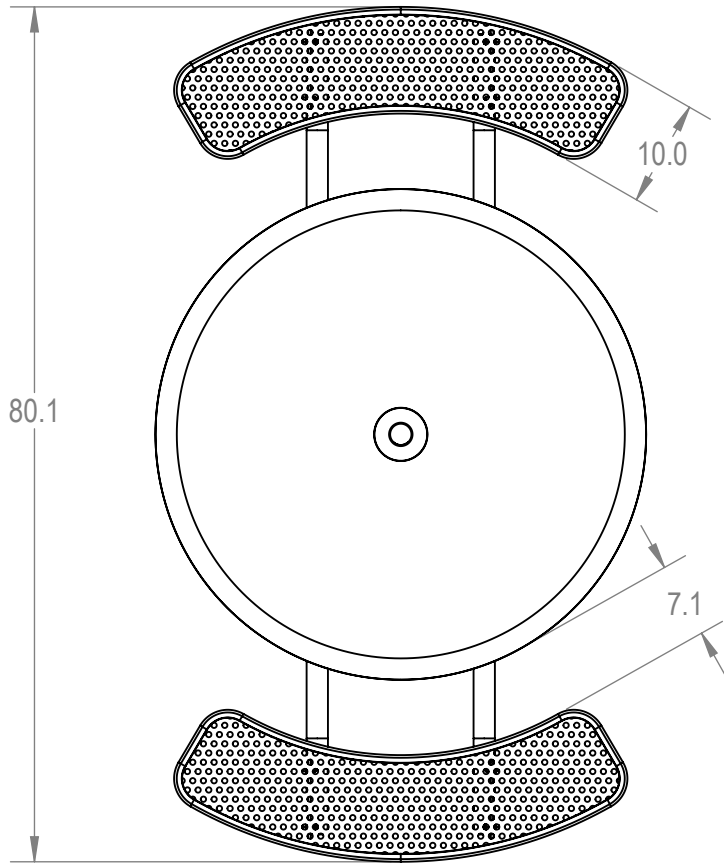

SKU: 766pt130
 Variations:
 766pt130-6
 766pt130-12
 766pt130-18
 766pt130-24
 766pt130-30
 766pt130-36
 766pt130-42
 766pt130-48
 766pt130-54
 766pt130-60
 766pt130-66
 766pt130-72
 766pt130-78
 766pt130-84
 766pt130-90
 766pt130-96
 766pt130-102
 766pt130-108
 766pt130-114
 766pt130-120
 766pt130-126
 766pt130-132

	NAME	DATE
DRAWN	GM	2/16/2016
SALES APPR.		
CLIENT APPR.		
MFG APPR.		
Q.A.		

Design By -

CADWorksPro
 Chicago, IL

www.cadworkspro.com

ParkTastic

TITLE:

46" Solid Top Portable Table - 2 Seat

Punched Steel Seat Version

SIZE	DWG. NO.	REV
A	766pt130	

WEIGHT:

SHEET 3 OF 3