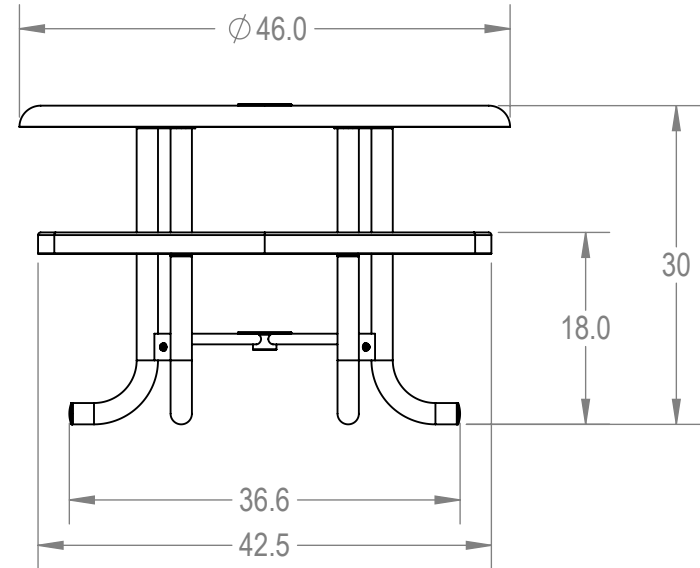

SKU: 766pt130
 Variations:
 766pt130-6
 766pt130-12
 766pt130-18
 766pt130-24
 766pt130-30
 766pt130-36
 766pt130-42
 766pt130-48
 766pt130-54
 766pt130-60
 766pt130-66
 766pt130-72
 766pt130-78
 766pt130-84
 766pt130-90
 766pt130-96
 766pt130-102
 766pt130-108
 766pt130-114
 766pt130-120
 766pt130-126
 766pt130-132

	NAME	DATE
DRAWN	GM	2/16/2016
SALES APPR.		
CLIENT APPR.		
MFG APPR.		
Q.A.		

Design By -

CADWorksPro
 Chicago, IL

www.cadworkspro.com

ParkTastic

TITLE:

46" Solid Top Portable Table - 2 Seat

Punched Steel Seat Version

SIZE	DWG. NO.	REV
A	766pt130	

WEIGHT:

SHEET 3 OF 3