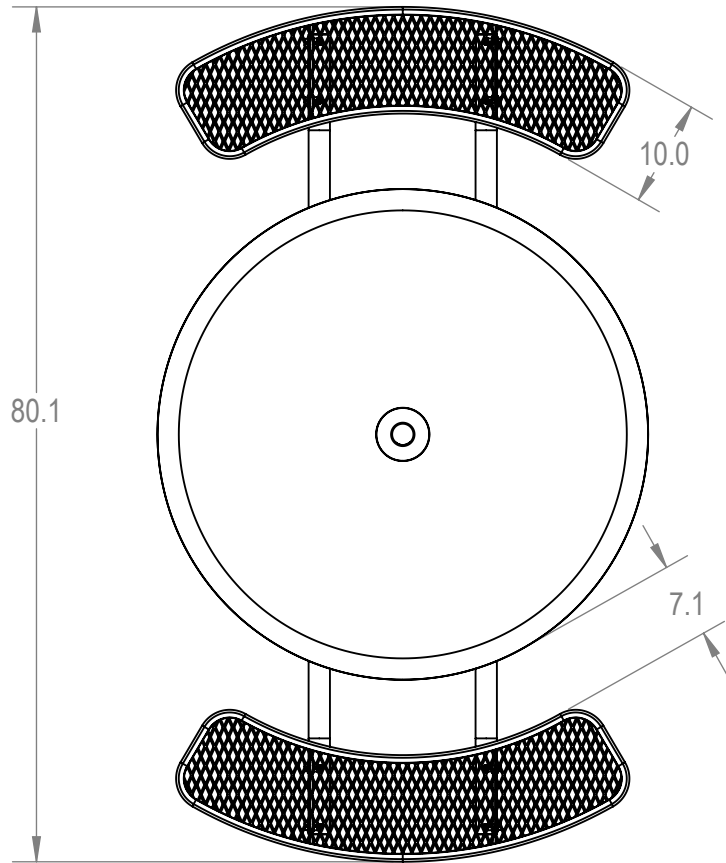

SKU: 766pt130
 Variations:
 766pt130-3
 766pt130-9
 766pt130-15
 766pt130-21
 766pt130-27
 766pt130-33
 766pt130-39
 766pt130-45
 766pt130-51
 766pt130-57
 766pt130-63
 766pt130-69
 766pt130-75
 766pt130-81
 766pt130-87
 766pt130-93
 766pt130-99
 766pt130-105
 766pt130-111
 766pt130-117
 766pt130-123
 766pt130-129

	NAME	DATE
DRAWN	GM	2/16/2016
SALES APPR.		
CLIENT APPR.		
MFG APPR.		
Q.A.		

Design By -

CADWorksPro
 Chicago, IL

www.cadworkspro.com

ParkTastic

TITLE:

46" Solid Top Portable Table - 2 Seat

Expanded Metal Seat Version

SIZE
A

DWG. NO.

766pt130

REV

WEIGHT:

SHEET 2 OF 3