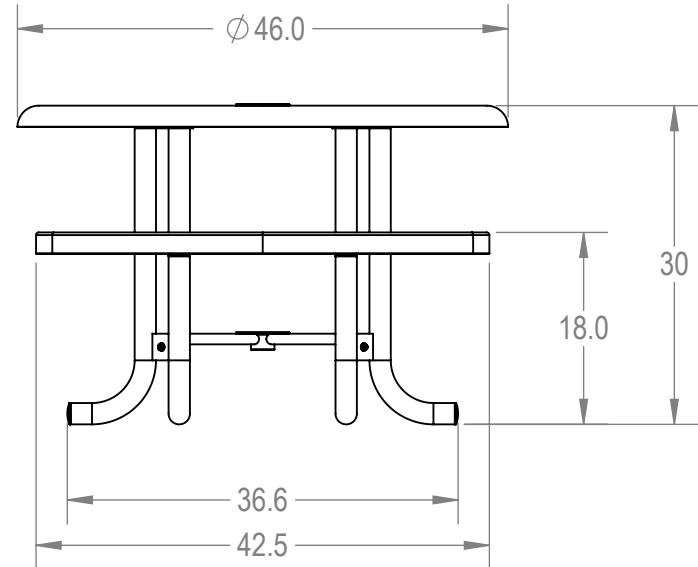

SKU: 766pt130
 Variations:
 766pt130-3
 766pt130-9
 766pt130-15
 766pt130-21
 766pt130-27
 766pt130-33
 766pt130-39
 766pt130-45
 766pt130-51
 766pt130-57
 766pt130-63
 766pt130-69
 766pt130-75
 766pt130-81
 766pt130-87
 766pt130-93
 766pt130-99
 766pt130-105
 766pt130-111
 766pt130-117
 766pt130-123
 766pt130-129

	NAME	DATE
DRAWN	GM	2/16/2016
SALES APPR.		
CLIENT APPR.		
MFG APPR.		
Q.A.		

Design By -

CADWorksPro
 Chicago, IL

www.cadworkspro.com

ParkTastic

TITLE:

46" Solid Top Portable Table - 2 Seat

Expanded Metal Seat Version

SIZE
A

DWG. NO.

766pt130

REV

WEIGHT:

SHEET 2 OF 3