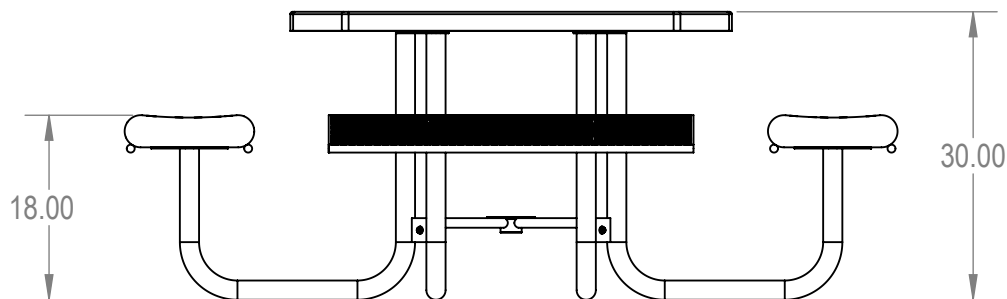

SKU: 766pt125
 Variations:
 766pt125-1
 766pt125-7
 766pt125-13
 766pt125-19
 766pt125-25
 766pt125-31
 766pt125-37
 766pt125-43
 766pt125-49
 766pt125-55
 766pt125-61
 766pt125-67
 766pt125-73
 766pt125-79
 766pt125-85
 766pt125-91
 766pt125-97
 766pt125-103
 766pt125-109
 766pt125-115
 766pt125-121
 766pt125-127

	NAME	DATE
DRAWN	GM	1/25/2016
SALES APPR.		
CLIENT APPR.		
MFG APPR.		
Q.A.		

Design By -

CADWorksPro
Chicago, IL

www.cadworkspro.com

ParkTastic

TITLE:

Octagon Rolled Table
Expanded Metal Version

SIZE	DWG. NO.	REV
A	766pt125	