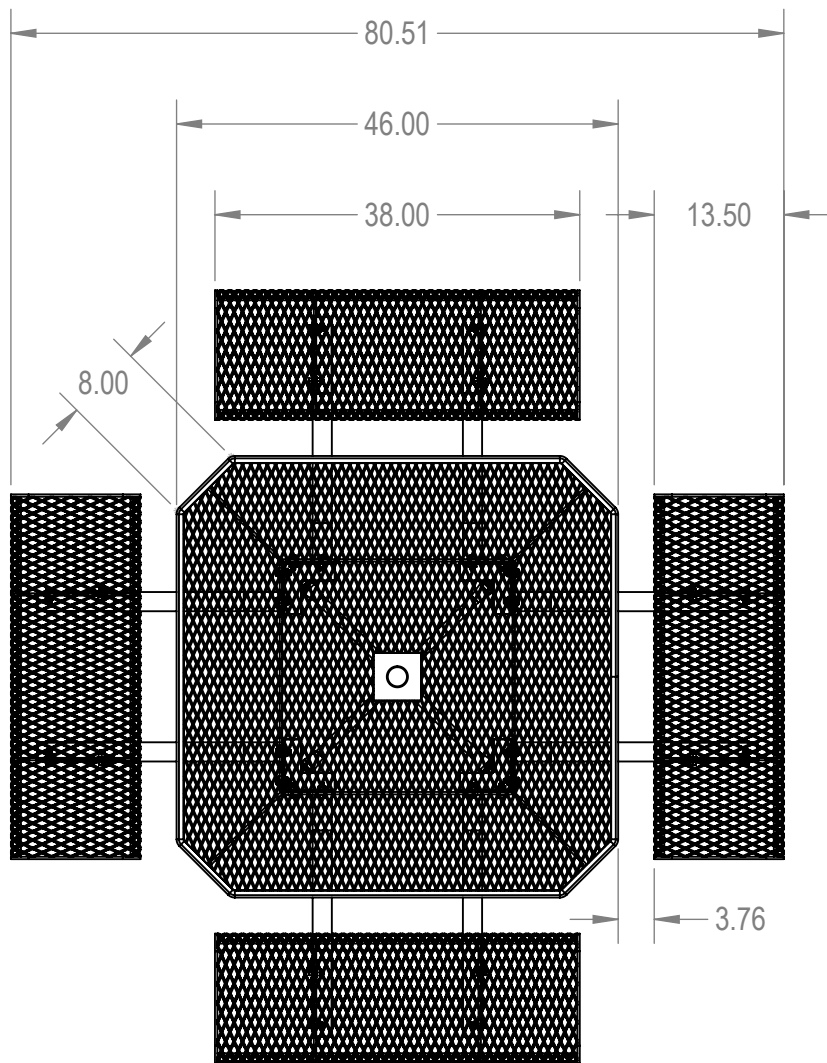

SKU: 766pt125
 Variations:
 766pt125-1
 766pt125-7
 766pt125-13
 766pt125-19
 766pt125-25
 766pt125-31
 766pt125-37
 766pt125-43
 766pt125-49
 766pt125-55
 766pt125-61
 766pt125-67
 766pt125-73
 766pt125-79
 766pt125-85
 766pt125-91
 766pt125-97
 766pt125-103
 766pt125-109
 766pt125-115
 766pt125-121
 766pt125-127

	NAME	DATE
DRAWN	GM	1/25/2016
SALES APPR.		
CLIENT APPR.		
MFG APPR.		
Q.A.		

Design By -

CADWorksPro
Chicago, IL

www.cadworkspro.com

ParkTastic

TITLE:

Octagon Rolled Table
Expanded Metal Version

SIZE	DWG. NO.	REV
A	766pt125	

WEIGHT:

SHEET 2 OF 3