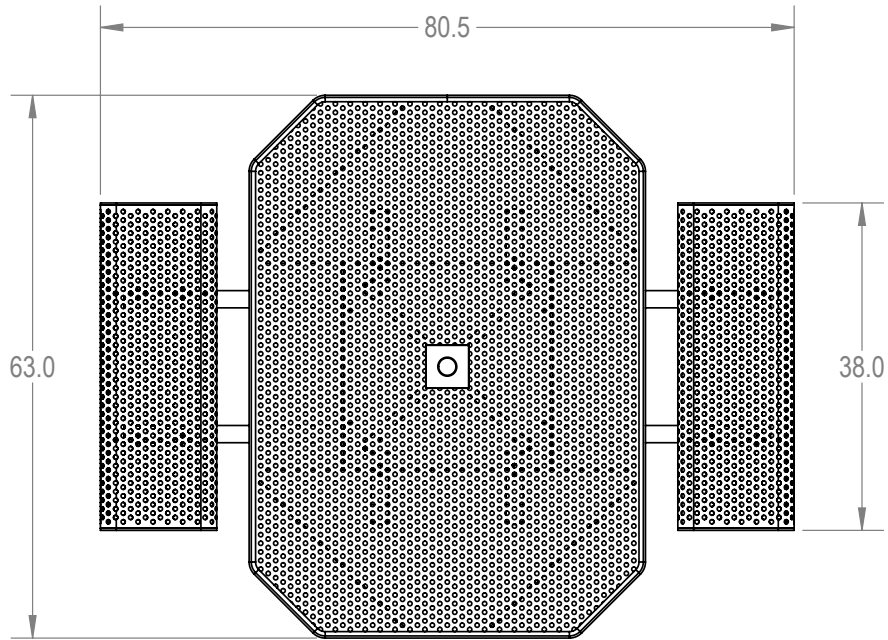

SKU: 766pt125  
 Variations:  
 766pt125-6  
 766pt125-12  
 766pt125-18  
 766pt125-24  
 766pt125-30  
 766pt125-36  
 766pt125-42  
 766pt125-48  
 766pt125-54  
 766pt125-60  
 766pt125-66  
 766pt125-72  
 766pt125-78  
 766pt125-84  
 766pt125-90  
 766pt125-96  
 766pt125-102  
 766pt125-108  
 766pt125-114  
 766pt125-120  
 766pt125-126  
 766pt125-132

**Perforated Metal Version**

SIZE	DWG. NO.	REV
<b>A</b>	<b>766pt125</b>	

WEIGHT:

SHEET 3 OF 3