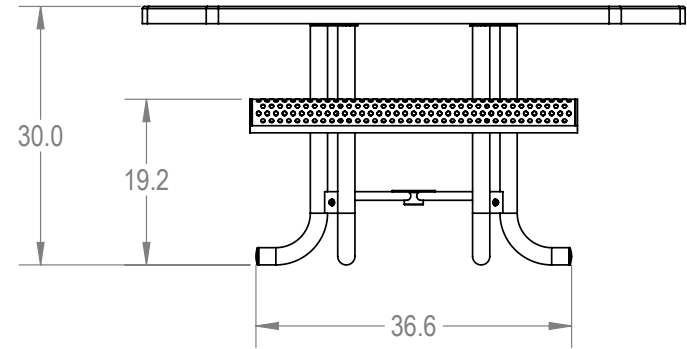

SKU: 766pt125  
 Variations:  
 766pt125-6  
 766pt125-12  
 766pt125-18  
 766pt125-24  
 766pt125-30  
 766pt125-36  
 766pt125-42  
 766pt125-48  
 766pt125-54  
 766pt125-60  
 766pt125-66  
 766pt125-72  
 766pt125-78  
 766pt125-84  
 766pt125-90  
 766pt125-96  
 766pt125-102  
 766pt125-108  
 766pt125-114  
 766pt125-120  
 766pt125-126  
 766pt125-132

**Perforated Metal Version**

SIZE	DWG. NO.	REV
<b>A</b>	<b>766pt125</b>	

WEIGHT:

SHEET 3 OF 3