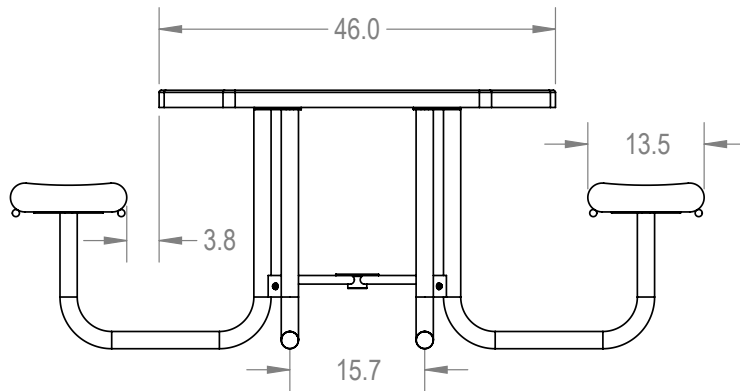

SKU: 766pt125  
 Variations:  
 766pt125-6  
 766pt125-12  
 766pt125-18  
 766pt125-24  
 766pt125-30  
 766pt125-36  
 766pt125-42  
 766pt125-48  
 766pt125-54  
 766pt125-60  
 766pt125-66  
 766pt125-72  
 766pt125-78  
 766pt125-84  
 766pt125-90  
 766pt125-96  
 766pt125-102  
 766pt125-108  
 766pt125-114  
 766pt125-120  
 766pt125-126  
 766pt125-132

**Perforated Metal Version**

SIZE	DWG. NO.	REV
<b>A</b>	<b>766pt125</b>	

WEIGHT:

SHEET 3 OF 3