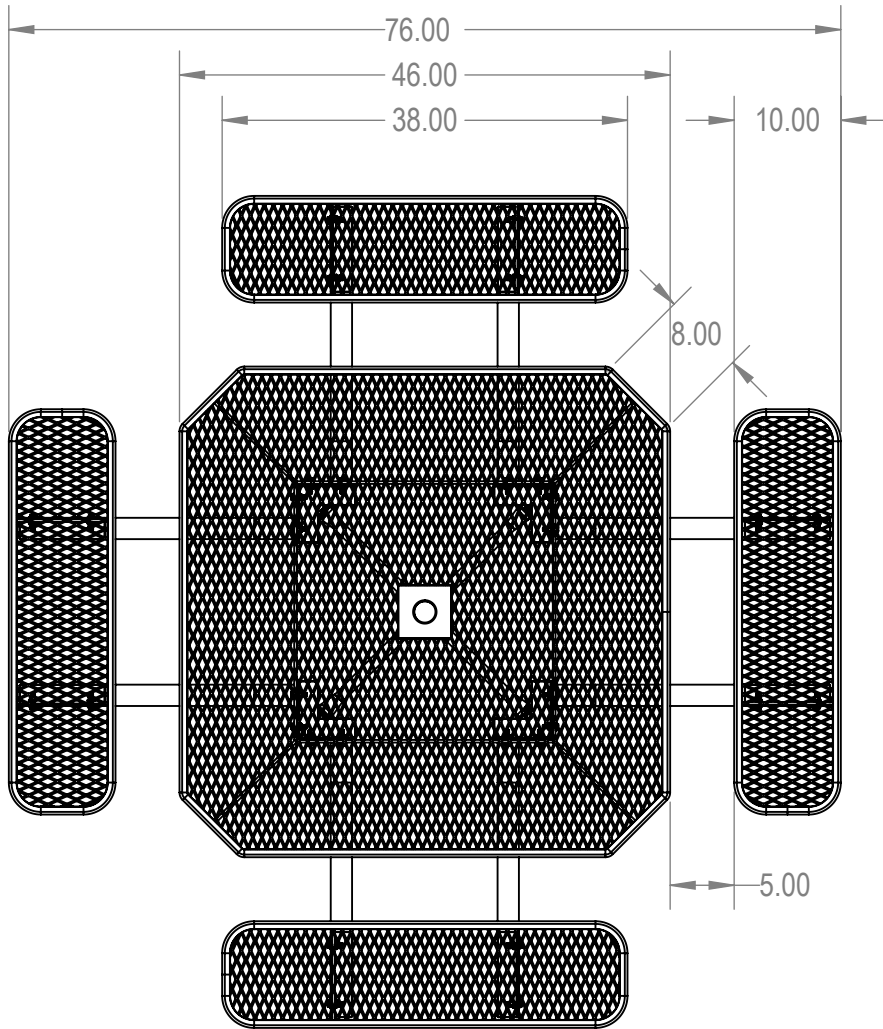

SKU: 766pt120

- Variations:
 766pt120-1
 766pt120-7
 766pt120-13
 766pt120-19
 766pt120-25
 766pt120-31
 766pt120-37
 766pt120-43
 766pt120-49
 766pt120-55
 766pt120-61
 766pt120-67
 766pt120-73
 766pt120-79
 766pt120-85
 766pt120-91
 766pt120-97
 766pt120-103
 766pt120-109
 766pt120-115
 766pt120-121
 766pt120-127

	NAME	DATE
DRAWN	GM	1/8/2016
SALES APPR.		
CLIENT APPR.		
MFG APPR.		
Q.A.		

Design By -

CADWorksPro
Chicago, IL

www.cadworkspro.com

ParkTastic

TITLE:

Octagon Table
Expanded Metal Version

SIZE
A

DWG. NO.

766pt120

REV

WEIGHT:

SHEET 2 OF 3