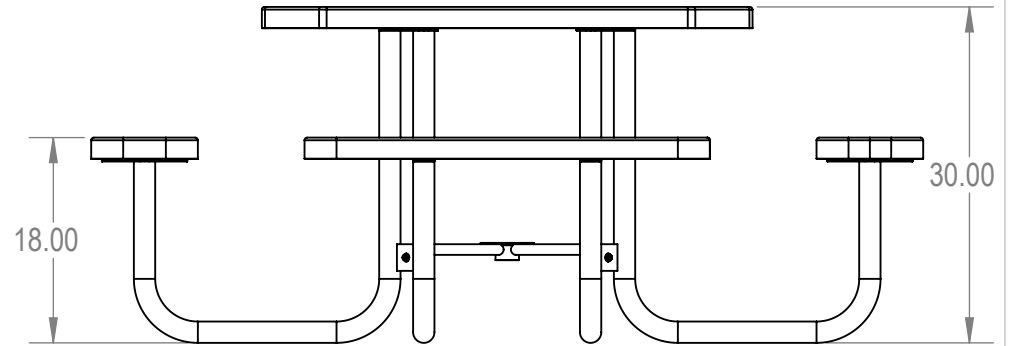

SKU: 766pt120

- Variations:
 766pt120-1
 766pt120-7
 766pt120-13
 766pt120-19
 766pt120-25
 766pt120-31
 766pt120-37
 766pt120-43
 766pt120-49
 766pt120-55
 766pt120-61
 766pt120-67
 766pt120-73
 766pt120-79
 766pt120-85
 766pt120-91
 766pt120-97
 766pt120-103
 766pt120-109
 766pt120-115
 766pt120-121
 766pt120-127

	NAME	DATE
DRAWN	GM	1/8/2016
SALES APPR.		
CLIENT APPR.		
MFG APPR.		
Q.A.		

Design By -

CADWorksPro
Chicago, IL

www.cadworkspro.com

ParkTastic

TITLE:

Octagon Table
Expanded Metal Version

SIZE
A

DWG. NO.

766pt120

REV

WEIGHT:

SHEET 2 OF 3