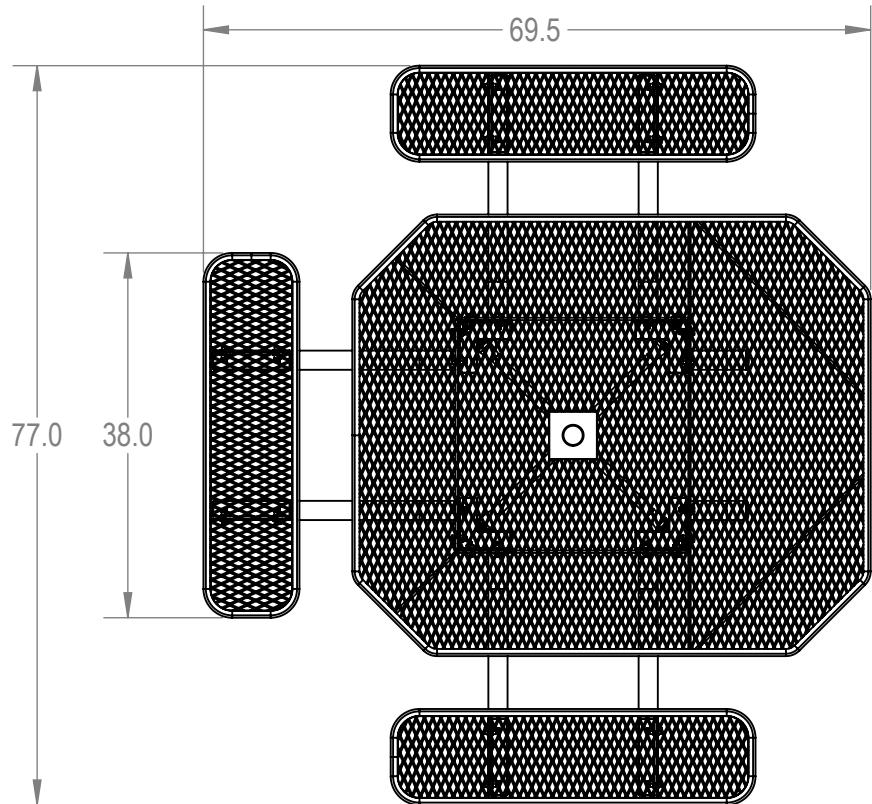

SKU: 766pt120
 Variations:
 766pt120-2
 766pt120-8
 766pt120-14
 766pt120-20
 766pt120-26
 766pt120-32
 766pt120-38
 766pt120-44
 766pt120-50
 766pt120-56
 766pt120-62
 766pt120-68
 766pt120-74
 766pt120-80
 766pt120-86
 766pt120-92
 766pt120-98
 766pt120-104
 766pt120-110
 766pt120-116
 766pt120-122
 766pt120-128

	NAME	DATE
DRAWN	GM	2/13/2016
SALES APPR.		
CLIENT APPR.		
MFG APPR.		
Q.A.		

Design By -
CADWorksPro
 Chicago, IL
www.cadworkspro.com

ParkTastic		
TITLE: 46" Octagon Accesible Table - 3 Seat - Portable		
Expanded Metal Version		
SIZE A	DWG. NO. 766pt120	REV
WEIGHT:		SHEET 2 OF 3