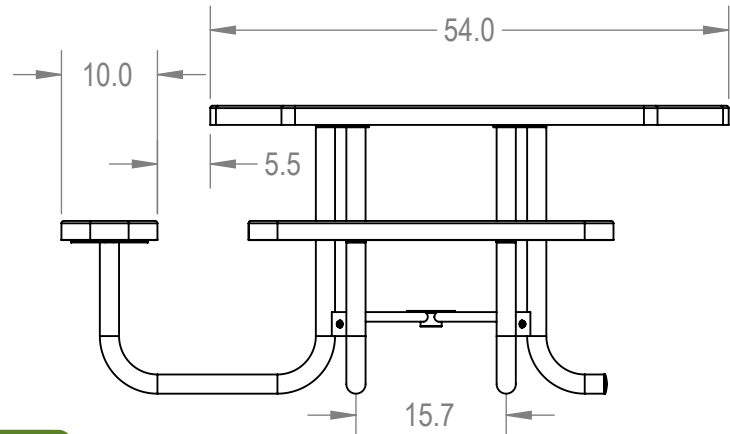

SKU: 766pt120
 Variations:
 766pt120-2
 766pt120-8
 766pt120-14
 766pt120-20
 766pt120-26
 766pt120-32
 766pt120-38
 766pt120-44
 766pt120-50
 766pt120-56
 766pt120-62
 766pt120-68
 766pt120-74
 766pt120-80
 766pt120-86
 766pt120-92
 766pt120-98
 766pt120-104
 766pt120-110
 766pt120-116
 766pt120-122
 766pt120-128

	NAME	DATE
DRAWN	GM	2/13/2016
SALES APPR.		
CLIENT APPR.		
MFG APPR.		
Q.A.		

Design By -
CADWorksPro
 Chicago, IL
www.cadworkspro.com

ParkTastic		
TITLE: 46" Octagon Accesible Table - 3 Seat - Portable		
Expanded Metal Version		
SIZE A	DWG. NO. 766pt120	REV
WEIGHT:		SHEET 2 OF 3