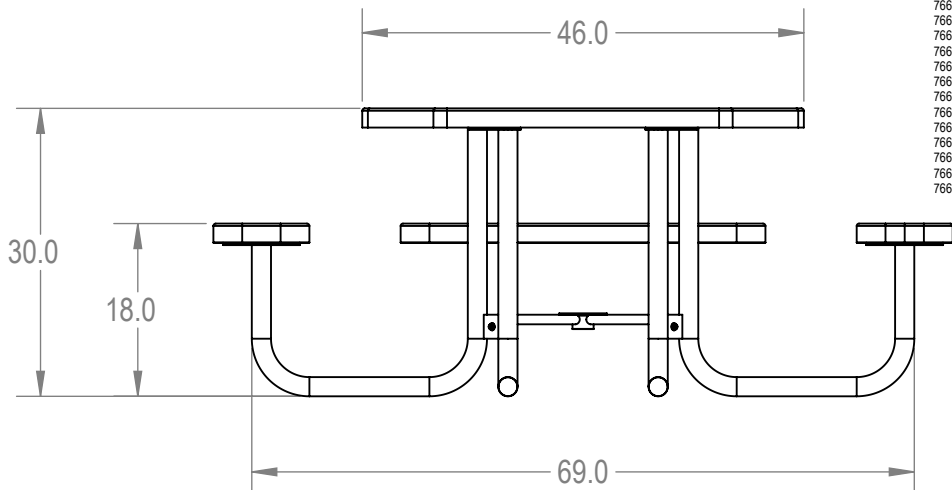

SKU: 766pt120
 Variations:
 766pt120-2
 766pt120-8
 766pt120-14
 766pt120-20
 766pt120-26
 766pt120-32
 766pt120-38
 766pt120-44
 766pt120-50
 766pt120-56
 766pt120-62
 766pt120-68
 766pt120-74
 766pt120-80
 766pt120-86
 766pt120-92
 766pt120-98
 766pt120-104
 766pt120-110
 766pt120-116
 766pt120-122
 766pt120-128

	NAME	DATE
DRAWN	GM	2/13/2016
SALES APPR.		
CLIENT APPR.		
MFG APPR.		
Q.A.		

Design By -
CADWorksPro
 Chicago, IL
www.cadworkspro.com

ParkTastic		
TITLE: 46" Octagon Accesible Table - 3 Seat - Portable		
Expanded Metal Version		
SIZE A	DWG. NO. 766pt120	REV
WEIGHT:		SHEET 2 OF 3