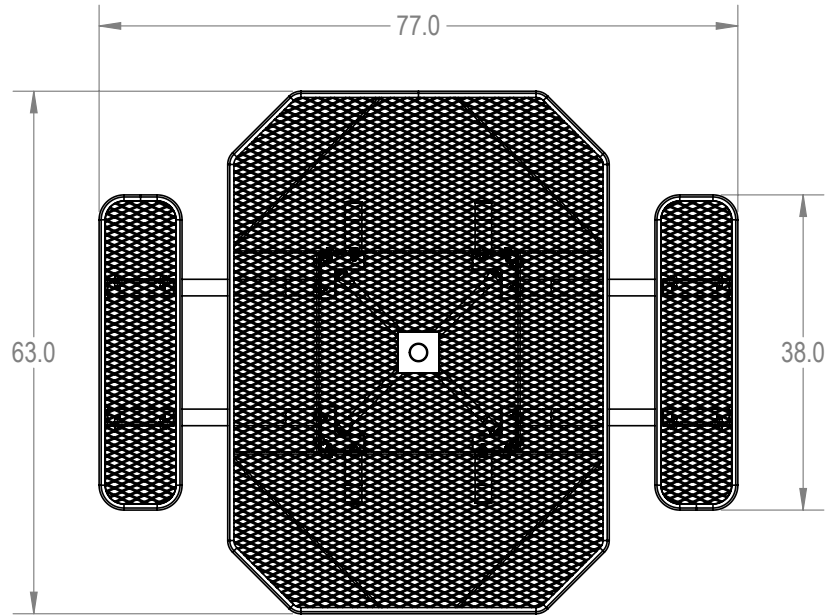

SKU: 766pt120
 Variations:
 766pt120-3
 766pt120-9
 766pt120-15
 766pt120-21
 766pt120-27
 766pt120-33
 766pt120-39
 766pt120-45
 766pt120-51
 766pt120-57
 766pt120-63
 766pt120-69
 766pt120-75
 766pt120-81
 766pt120-87
 766pt120-93
 766pt120-99
 766pt120-105
 766pt120-111
 766pt120-117
 766pt120-123
 766pt120-129

	NAME	DATE
DRAWN	GM	2/13/2016
SALES APPR.		
CLIENT APPR.		
MFG APPR.		
Q.A.		

Design By -
CADWorksPro
 Chicago, IL
www.cadworkspro.com

ParkTastic		
TITLE: 46" Octagon Accessible Table - 2 Seat - Portable Expanded Metal Version		
SIZE A	DWG. NO. 766pt120	REV
WEIGHT:		SHEET 2 OF 3