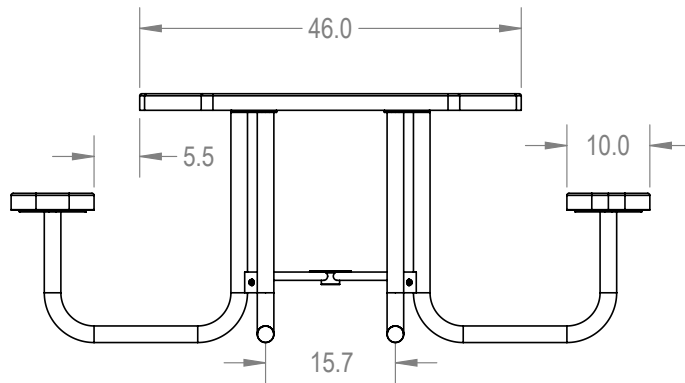

SKU: 766pt120
 Variations:
 766pt120-3
 766pt120-9
 766pt120-15
 766pt120-21
 766pt120-27
 766pt120-33
 766pt120-39
 766pt120-45
 766pt120-51
 766pt120-57
 766pt120-63
 766pt120-69
 766pt120-75
 766pt120-81
 766pt120-87
 766pt120-93
 766pt120-99
 766pt120-105
 766pt120-111
 766pt120-117
 766pt120-123
 766pt120-129

	NAME	DATE
DRAWN	GM	2/13/2016
SALES APPR.		
CLIENT APPR.		
MFG APPR.		
Q.A.		

Design By -
CADWorksPro
 Chicago, IL
www.cadworkspro.com

ParkTastic		
TITLE: 46" Octagon Accessible Table - 2 Seat - Portable Expanded Metal Version		
SIZE A	DWG. NO. 766pt120	REV
WEIGHT:		SHEET 2 OF 3