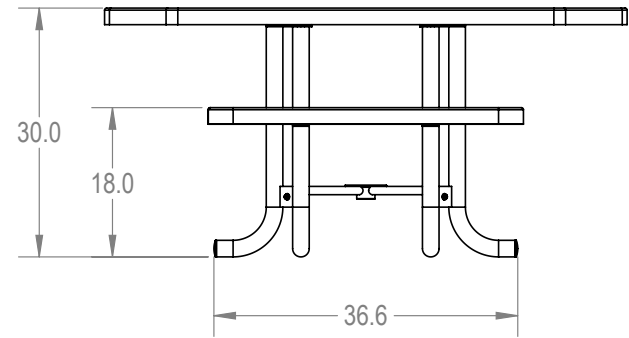

SKU: 766pt120
 Variations:
 766pt120-3
 766pt120-9
 766pt120-15
 766pt120-21
 766pt120-27
 766pt120-33
 766pt120-39
 766pt120-45
 766pt120-51
 766pt120-57
 766pt120-63
 766pt120-69
 766pt120-75
 766pt120-81
 766pt120-87
 766pt120-93
 766pt120-99
 766pt120-105
 766pt120-111
 766pt120-117
 766pt120-123
 766pt120-129

	NAME	DATE
DRAWN	GM	2/13/2016
SALES APPR.		
CLIENT APPR.		
MFG APPR.		
Q.A.		

Design By -
CADWorksPro
 Chicago, IL
www.cadworkspro.com

ParkTastic		
TITLE: 46" Octagon Accessible Table - 2 Seat - Portable Expanded Metal Version		
SIZE A	DWG. NO. 766pt120	REV
WEIGHT:		SHEET 2 OF 3