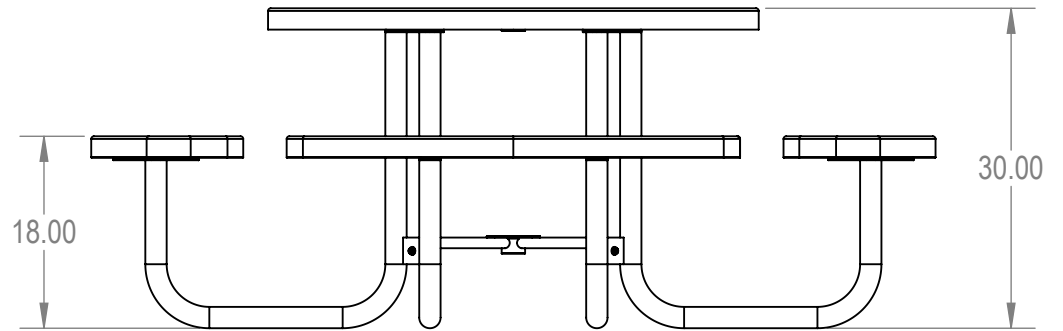

SKU: 766pt115
 Variations:
 766pt115-1
 766pt115-7
 766pt115-13
 766pt115-19
 766pt115-25
 766pt115-31
 766pt115-37
 766pt115-43
 766pt115-49
 766pt115-55
 766pt115-61
 766pt115-67
 766pt115-73
 766pt115-79
 766pt115-85
 766pt115-91
 766pt115-97
 766pt115-103
 766pt115-109
 766pt115-115
 766pt115-121
 766pt115-127

	NAME	DATE
DRAWN	GM	1/3/2016
SALES APPR.		
CLIENT APPR.		
MFG APPR.		
Q.A.		

Design By -

CADWorksPro
Chicago, IL

www.cadworkspro.com

ParkTastic

TITLE:

46in Round Table - Portable

Expanded Metal Version

SIZE	DWG. NO.	REV
A	766pt115	

WEIGHT:

SHEET 2 OF 3