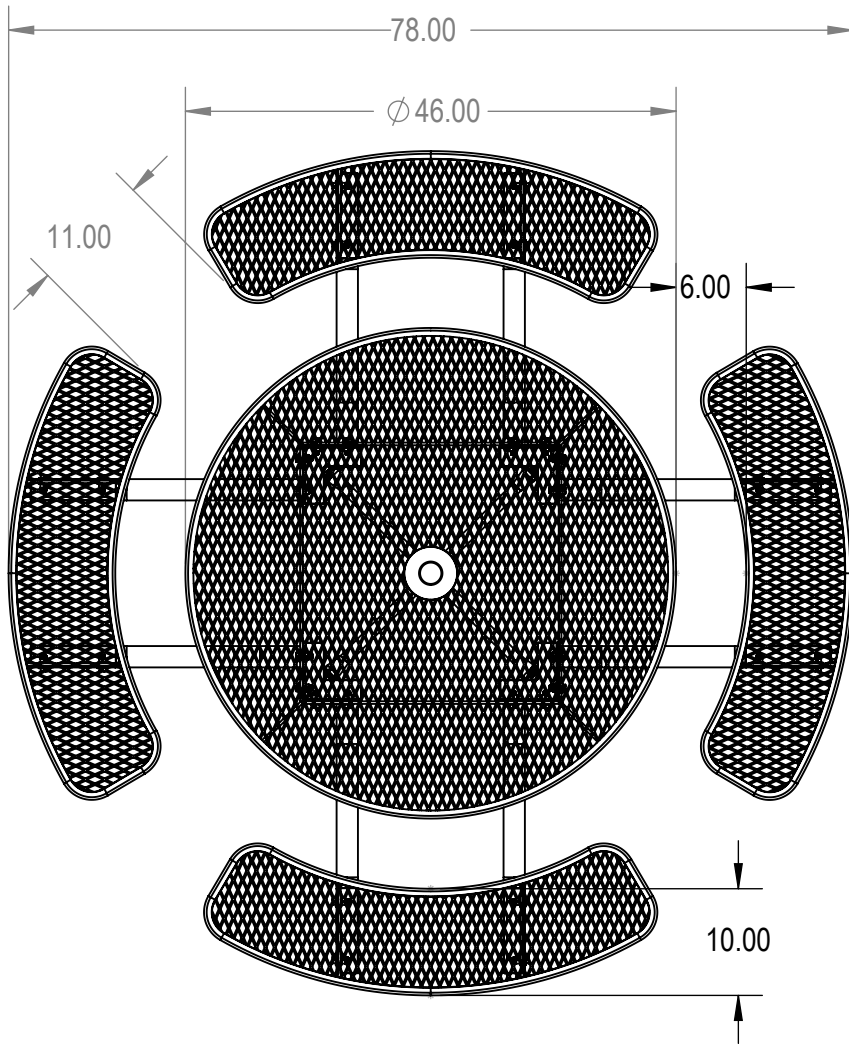

SKU: 766pt115
 Variations:
 766pt115-1
 766pt115-7
 766pt115-13
 766pt115-19
 766pt115-25
 766pt115-31
 766pt115-37
 766pt115-43
 766pt115-49
 766pt115-55
 766pt115-61
 766pt115-67
 766pt115-73
 766pt115-79
 766pt115-85
 766pt115-91
 766pt115-97
 766pt115-103
 766pt115-109
 766pt115-115
 766pt115-121
 766pt115-127

	NAME	DATE
DRAWN	GM	1/3/2016
SALES APPR.		
CLIENT APPR.		
MFG APPR.		
Q.A.		

Design By -

CADWorksPro
Chicago, IL

www.cadworkspro.com

ParkTastic

TITLE:

46in Round Table - Portable

Expanded Metal Version

SIZE	DWG. NO.	REV
A	766pt115	

WEIGHT:

SHEET 2 OF 3