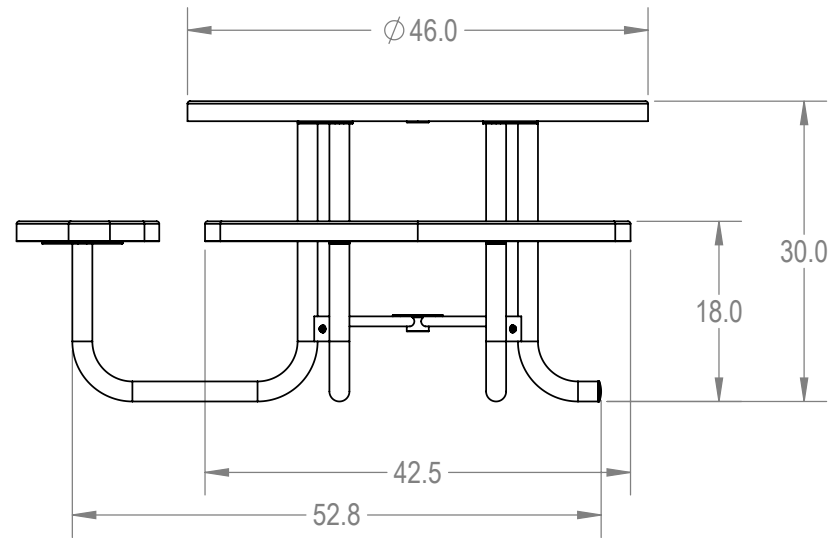

SKU: 766pt115
 Variations:
 766pt115-2
 766pt115-8
 766pt115-14
 766pt115-20
 766pt115-26
 766pt115-32
 766pt115-38
 766pt115-44
 766pt115-50
 766pt115-56
 766pt115-62
 766pt115-68
 766pt115-74
 766pt115-80
 766pt115-86
 766pt115-92
 766pt115-98
 766pt115-104
 766pt115-110
 766pt115-116
 766pt115-122
 766pt115-128

	NAME	DATE
DRAWN	GM	2/16/2016
SALES APPR.		
CLIENT APPR.		
MFG APPR.		
Q.A.		

Design By -

CADWorksPro
 Chicago, IL

www.cadworkspro.com

ParkTastic

TITLE:

46" Round Top Portable Table - 3 Seat

Expanded Seat Version

SIZE
A

DWG. NO.

766pt115

REV

WEIGHT:

SHEET 2 OF 3