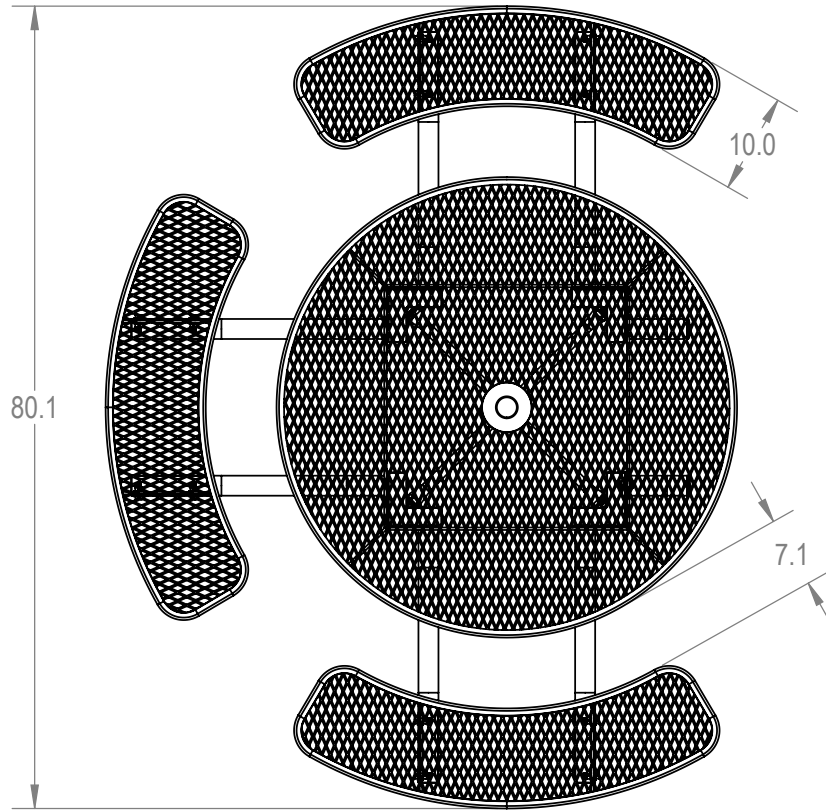

SKU: 766pt115
 Variations:
 766pt115-2
 766pt115-8
 766pt115-14
 766pt115-20
 766pt115-26
 766pt115-32
 766pt115-38
 766pt115-44
 766pt115-50
 766pt115-56
 766pt115-62
 766pt115-68
 766pt115-74
 766pt115-80
 766pt115-86
 766pt115-92
 766pt115-98
 766pt115-104
 766pt115-110
 766pt115-116
 766pt115-122
 766pt115-128

	NAME	DATE
DRAWN	GM	2/16/2016
SALES APPR.		
CLIENT APPR.		
MFG APPR.		
Q.A.		

Design By -

CADWorksPro
 Chicago, IL

www.cadworkspro.com

ParkTastic

TITLE:

46" Round Top Portable Table - 3 Seat

Expanded Seat Version

SIZE
A

DWG. NO.

766pt115

REV

WEIGHT:

SHEET 2 OF 3