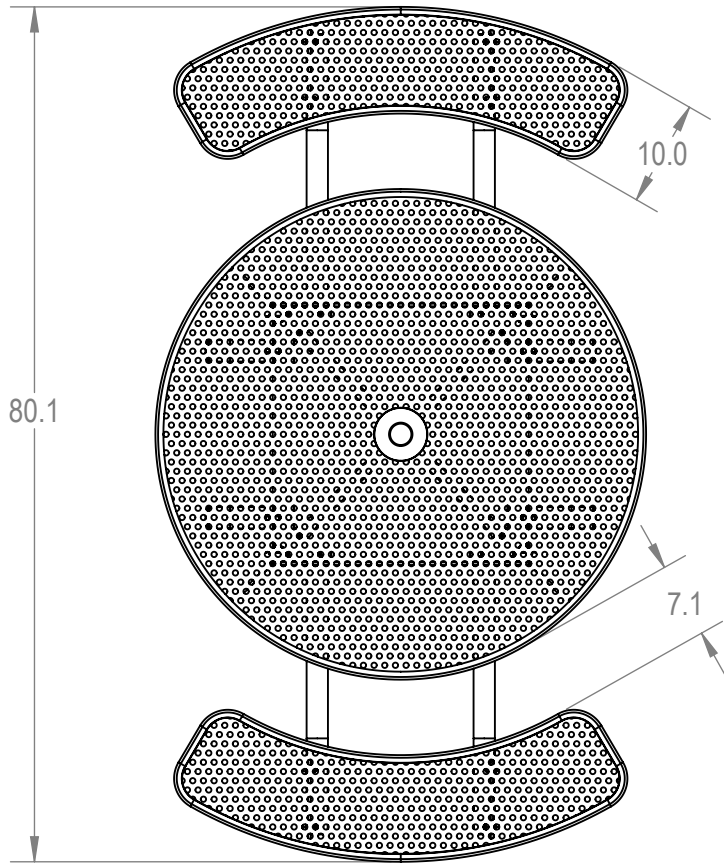

SKU: 766pt115
 Variations:
 766pt115-6
 766pt115-12
 766pt115-18
 766pt115-24
 766pt115-30
 766pt115-36
 766pt115-42
 766pt115-48
 766pt115-54
 766pt115-60
 766pt115-66
 766pt115-72
 766pt115-78
 766pt115-84
 766pt115-90
 766pt115-96
 766pt115-102
 766pt115-108
 766pt115-114
 766pt115-120
 766pt115-126
 766pt115-132

	NAME	DATE
DRAWN	GM	2/16/2016
SALES APPR.		
CLIENT APPR.		
MFG APPR.		
Q.A.		

Design By -
CADWorksPro
 Chicago, IL
www.cadworkspro.com

ParkTastic		
TITLE: 46" Round Top Portable Table - 2 Seat		
Perforated Seat Version		
SIZE A	DWG. NO. 766pt115	REV
WEIGHT:		SHEET 3 OF 3