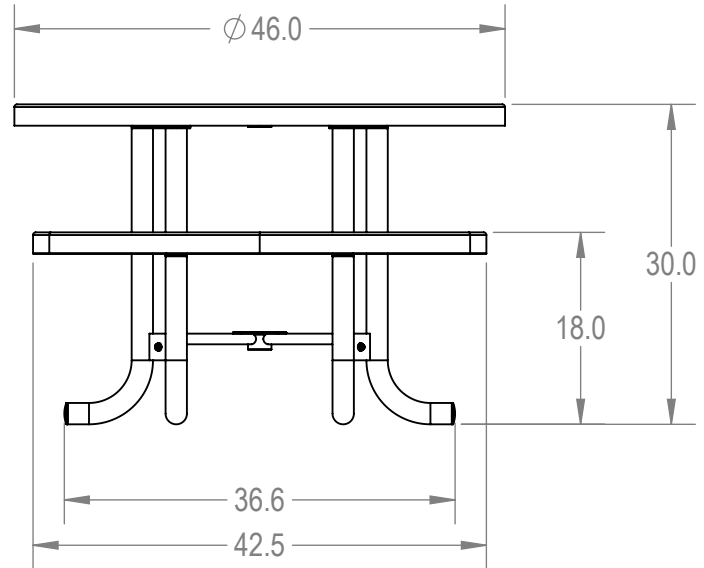

SKU: 766pt115
 Variations:
 766pt115-6
 766pt115-12
 766pt115-18
 766pt115-24
 766pt115-30
 766pt115-36
 766pt115-42
 766pt115-48
 766pt115-54
 766pt115-60
 766pt115-66
 766pt115-72
 766pt115-78
 766pt115-84
 766pt115-90
 766pt115-96
 766pt115-102
 766pt115-108
 766pt115-114
 766pt115-120
 766pt115-126
 766pt115-132

	NAME	DATE
DRAWN	GM	2/16/2016
SALES APPR.		
CLIENT APPR.		
MFG APPR.		
Q.A.		

Design By -
CADWorksPro
 Chicago, IL
www.cadworkspro.com

ParkTastic		
TITLE: 46" Round Top Portable Table - 2 Seat		
Perforated Seat Version		
SIZE A	DWG. NO. 766pt115	REV
WEIGHT:		SHEET 3 OF 3