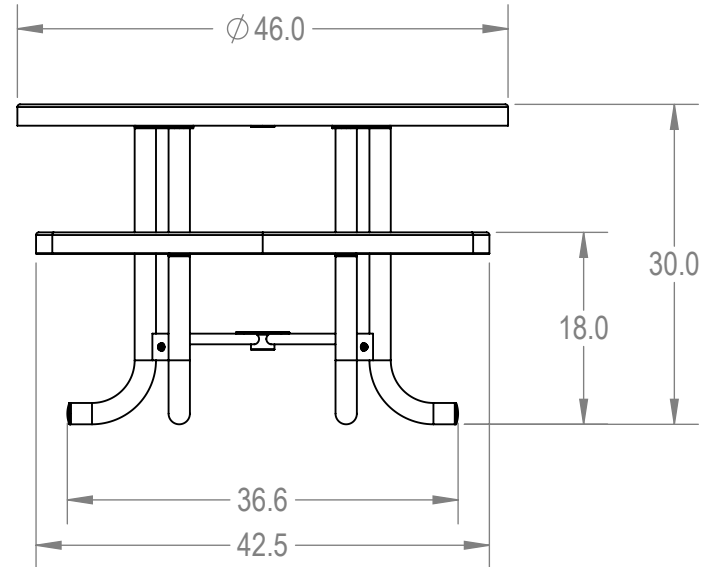

SKU: 766pt115

- Variations:  
 766pt115-3  
 766pt115-9  
 766pt115-15  
 766pt115-21  
 766pt115-27  
 766pt115-33  
 766pt115-39  
 766pt115-45  
 766pt115-51  
 766pt115-57  
 766pt115-63  
 766pt115-69  
 766pt115-75  
 766pt115-81  
 766pt115-87  
 766pt115-93  
 766pt115-99  
 766pt115-105  
 766pt115-111  
 766pt115-117  
 766pt115-123  
 766pt115-129

	NAME	DATE
DRAWN	GM	2/16/2016
SALES APPR.		
CLIENT APPR.		
MFG APPR.		
Q.A.		

Design By -

**CADWorksPro**  
Chicago, IL

[www.cadworkspro.com](http://www.cadworkspro.com)

**ParkTastic**

TITLE:

46" Round Top Portable Table - 2 Seat

Expanded Seat Version

SIZE  
**A**

DWG. NO.

**766pt115**

REV

WEIGHT:

SHEET 2 OF 3