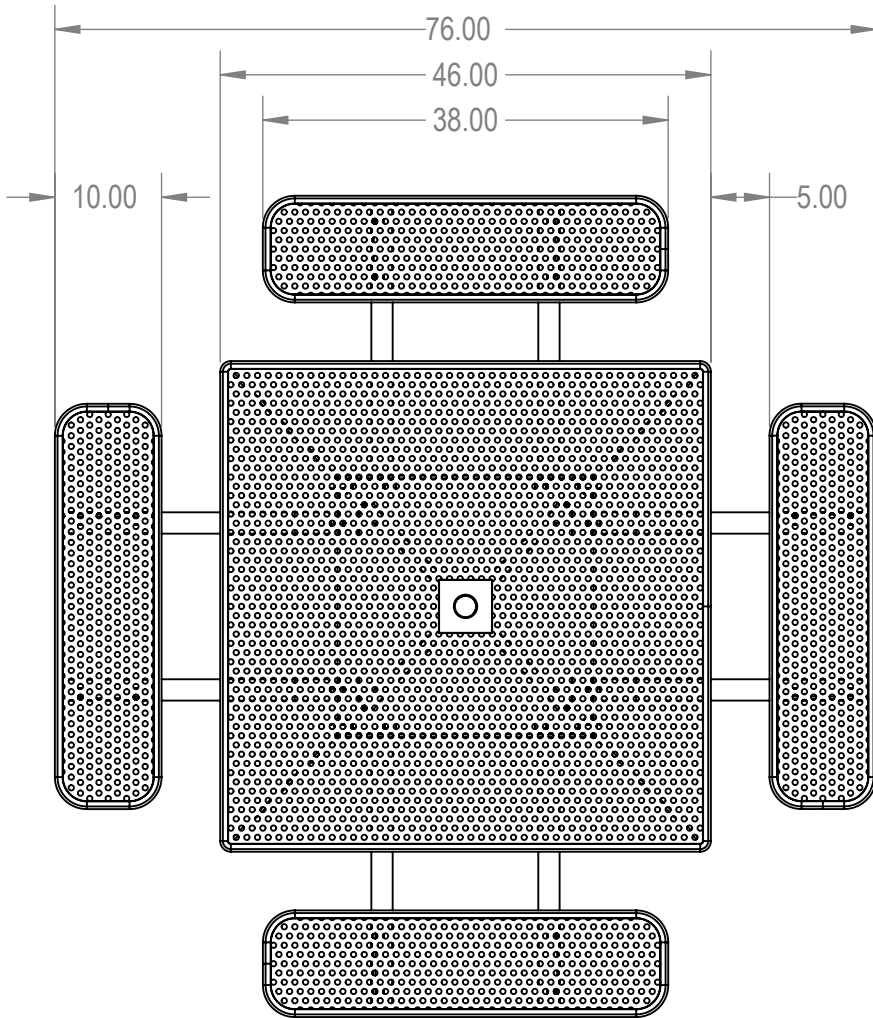

SKU: 766pt110
 Variations:
 766pt110-4
 766pt110-10
 766pt110-16
 766pt110-22
 766pt110-28
 766pt110-34
 766pt110-40
 766pt110-46
 766pt110-52
 766pt110-58
 766pt110-64
 766pt110-70
 766pt110-76
 766pt110-82
 766pt110-88
 766pt110-94
 766pt110-100
 766pt110-106
 766pt110-112
 766pt110-118
 766pt110-124
 766pt110-130

ParkTastic

TITLE:

**46" Square Top Portable Table
 Perforated Metal Version**

| SIZE | DWG. NO. | REV |
|----------|----------|-----|
| A | 766pt110 | |

WEIGHT:

SHEET 3 OF 3