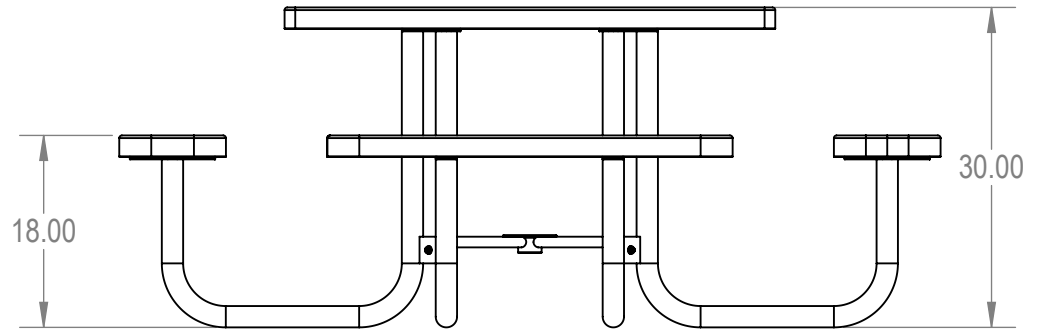

SKU: 766pt110
 Variations:
 766pt110-4
 766pt110-10
 766pt110-16
 766pt110-22
 766pt110-28
 766pt110-34
 766pt110-40
 766pt110-46
 766pt110-52
 766pt110-58
 766pt110-64
 766pt110-70
 766pt110-76
 766pt110-82
 766pt110-88
 766pt110-94
 766pt110-100
 766pt110-106
 766pt110-112
 766pt110-118
 766pt110-124
 766pt110-130

ParkTastic

TITLE:

**46" Square Top Portable Table
 Perforated Metal Version**

| SIZE | DWG. NO. | REV |
|----------|----------|-----|
| A | 766pt110 | |

WEIGHT:

SHEET 3 OF 3