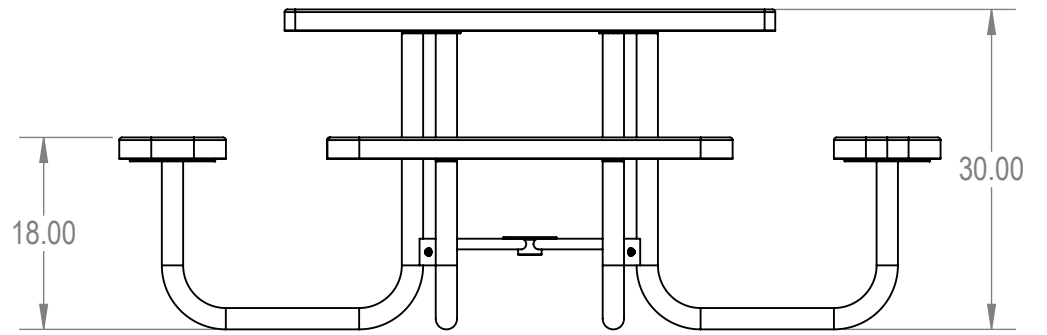

SKU: 766pt110
 Variations:
 766pt110-1
 766pt110-7
 766pt110-13
 766pt110-19
 766pt110-25
 766pt110-31
 766pt110-37
 766pt110-43
 766pt110-49
 766pt110-55
 766pt110-61
 766pt110-67
 766pt110-73
 766pt110-79
 766pt110-85
 766pt110-91
 766pt110-97
 766pt110-103
 766pt110-109
 766pt110-115
 766pt110-121
 766pt110-127

	NAME	DATE
DRAWN	GM	1/3/2016
SALES APPR.		
CLIENT APPR.		
MFG APPR.		
Q.A.		

Design By -

CADWorksPro
Chicago, IL

www.cadworkspro.com

ParkTastic

TITLE:

46in Square Table - Portable

Expanded Metal Version

SIZE
A

DWG. NO.

766pt110

REV

WEIGHT:

SHEET 2 OF 3