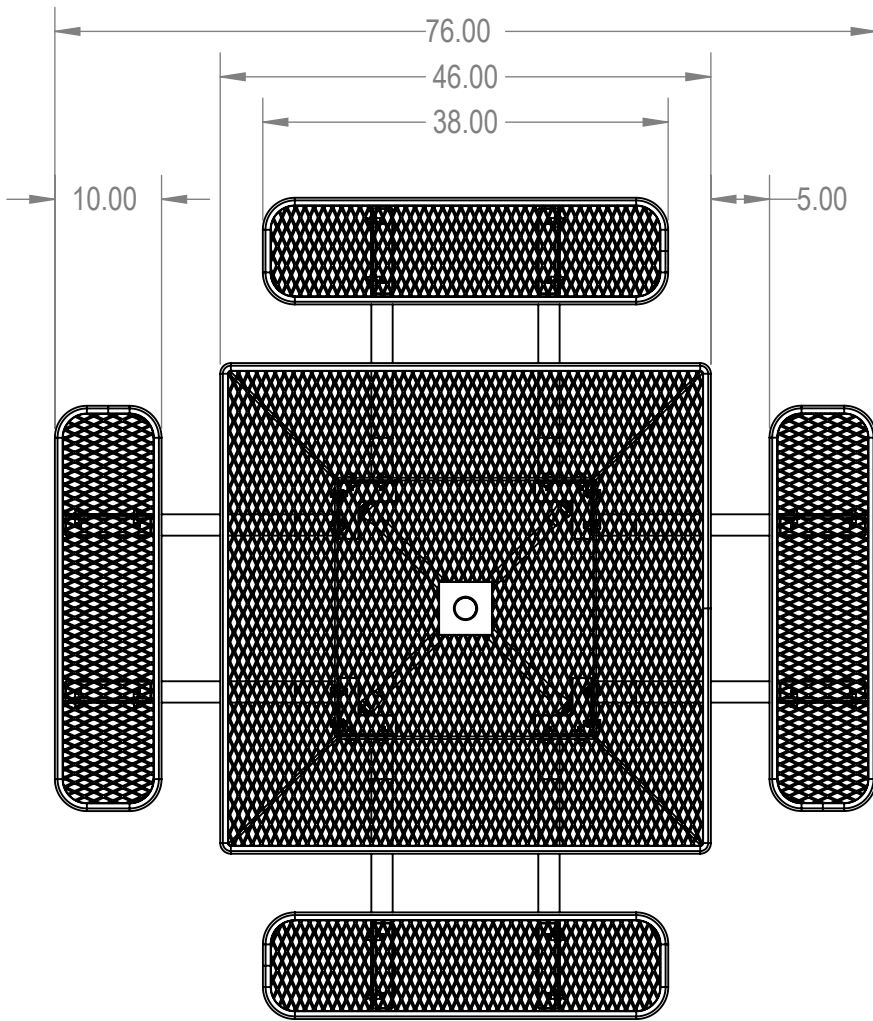

SKU: 766pt110
 Variations:
 766pt110-1
 766pt110-7
 766pt110-13
 766pt110-19
 766pt110-25
 766pt110-31
 766pt110-37
 766pt110-43
 766pt110-49
 766pt110-55
 766pt110-61
 766pt110-67
 766pt110-73
 766pt110-79
 766pt110-85
 766pt110-91
 766pt110-97
 766pt110-103
 766pt110-109
 766pt110-115
 766pt110-121
 766pt110-127

	NAME	DATE
DRAWN	GM	1/3/2016
SALES APPR.		
CLIENT APPR.		
MFG APPR.		
Q.A.		

Design By -

CADWorksPro
Chicago, IL

www.cadworkspro.com

ParkTastic

TITLE:

46in Square Table - Portable

Expanded Metal Version

SIZE
A

DWG. NO.

766pt110

REV

WEIGHT:

SHEET 2 OF 3