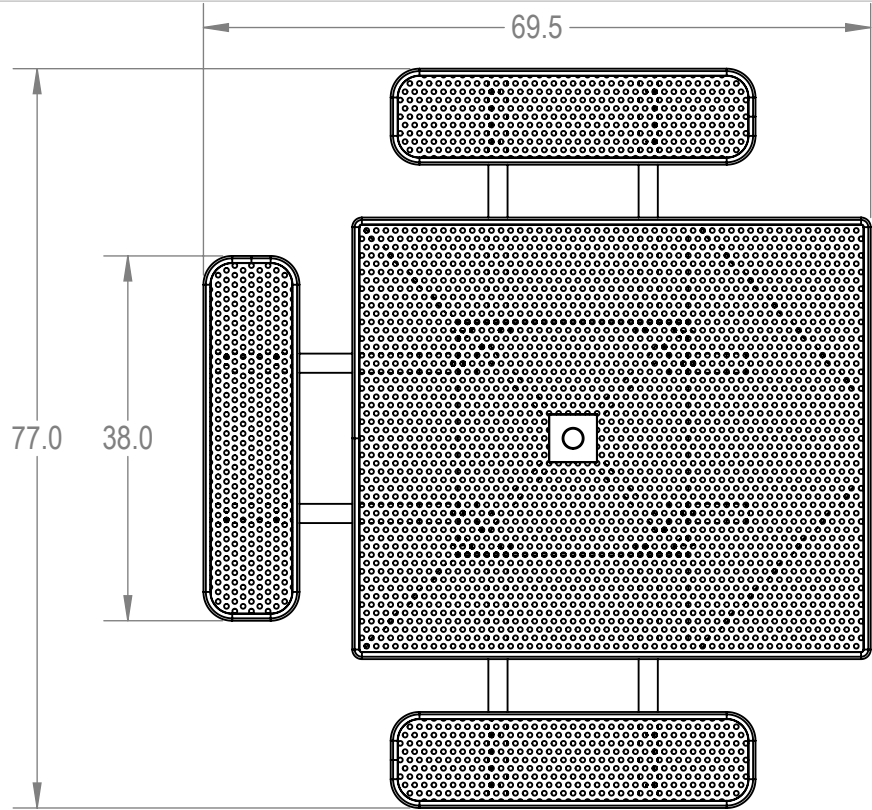

SKU: 766pt110

Variations:

ParkTastic

Manufactured For:

PROPRIETARY AND CONFIDENTIAL

THE INFORMATION CONTAINED IN THIS DRAWING IS THE SOLE PROPERTY OF Park Warehouse, LLC. 5301 North Federal Highway, Suite 140, Boca Raton, FL. ANY REPRODUCTION IN PART OR AS A WHOLE WITHOUT THE WRITTEN PERMISSION OF Park Warehouse, LLC. 5301 North Federal Highway, Suite 140, Boca Raton, FL. IS PROHIBITED.

	NAME	DATE
DRAWN	GM	2/13/2016
SALES APPR.		
CLIENT APPR.		
MFG APPR.		
Q.A.		

Design By -

CADWorksPro
Chicago, IL

www.cadworkspro.com

ParkTastic

TITLE:

46" Square Top Pedestal Table - 3 Seat - Portable

Punched Steel Version

SIZE
A

DWG. NO.

766pt110

REV

WEIGHT:

SHEET 3 OF 3