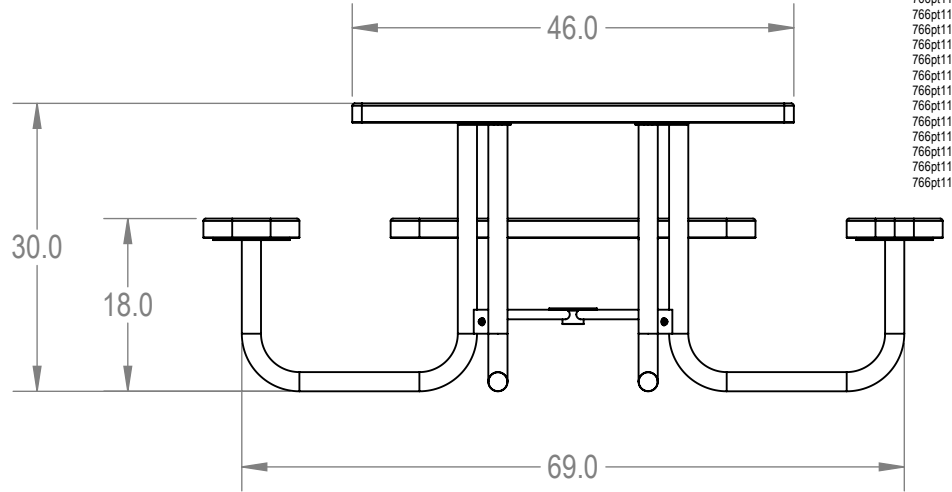

SKU: 766pt110

Variations:

ParkTastic

Manufactured For:

PROPRIETARY AND CONFIDENTIAL

THE INFORMATION CONTAINED IN THIS DRAWING IS THE SOLE PROPERTY OF Park Warehouse, LLC. 5301 North Federal Highway, Suite 140, Boca Raton, FL. ANY REPRODUCTION IN PART OR AS A WHOLE WITHOUT THE WRITTEN PERMISSION OF Park Warehouse, LLC. 5301 North Federal Highway, Suite 140, Boca Raton, FL. IS PROHIBITED.

	NAME	DATE
DRAWN	GM	2/13/2016
SALES APPR.		
CLIENT APPR.		
MFG APPR.		
Q.A.		

Design By -

CADWorksPro
Chicago, IL

www.cadworkspro.com

ParkTastic

TITLE:

46" Square Top Pedestal Table - 3 Seat - Portable

Punched Steel Version

SIZE
A

DWG. NO.

766pt110

REV

WEIGHT:

SHEET 3 OF 3