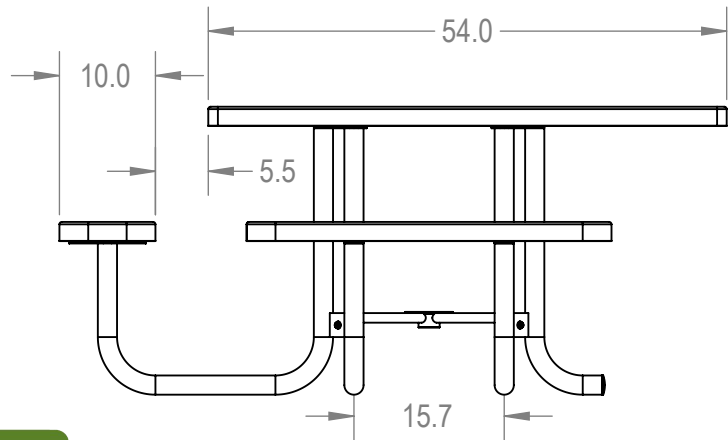

SKU: 766pt110

Variations:

ParkTastic

Manufactured For:

PROPRIETARY AND CONFIDENTIAL

THE INFORMATION CONTAINED IN THIS DRAWING IS THE SOLE PROPERTY OF Park Warehouse, LLC. 5301 North Federal Highway, Suite 140, Boca Raton, FL. ANY REPRODUCTION IN PART OR AS A WHOLE WITHOUT THE WRITTEN PERMISSION OF Park Warehouse, LLC. 5301 North Federal Highway, Suite 140, Boca Raton, FL. IS PROHIBITED.

	NAME	DATE
DRAWN	GM	2/13/2016
SALES APPR.		
CLIENT APPR.		
MFG APPR.		
Q.A.		

Design By -

CADWorksPro
Chicago, IL

www.cadworkspro.com

ParkTastic

TITLE:

46" Square Top Pedestal Table - 3 Seat - Portable

Punched Steel Version

SIZE
A

DWG. NO.

766pt110

REV

WEIGHT:

SHEET 3 OF 3