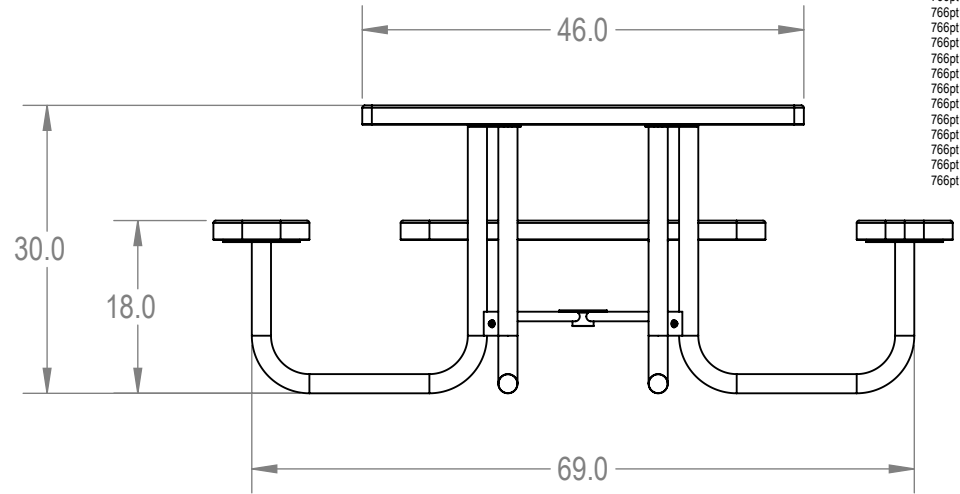

SKU: 766pt110
 Variations:
 766pt110-2
 766pt110-8
 766pt110-14
 766pt110-20
 766pt110-26
 766pt110-32
 766pt110-38
 766pt110-44
 766pt110-50
 766pt110-56
 766pt110-62
 766pt110-68
 766pt110-74
 766pt110-80
 766pt110-86
 766pt110-92
 766pt110-98
 766pt110-104
 766pt110-110
 766pt110-116
 766pt110-122
 766pt110-128

	NAME	DATE
DRAWN	GM	2/13/2016
SALES APPR.		
CLIENT APPR.		
MFG APPR.		
Q.A.		

Design By -
CADWorksPro
 Chicago, IL
www.cadworkspro.com

ParkTastic		
TITLE: 46in Square Table - Portable 3 Seat Accessible - Expanded Metal Version		
SIZE	DWG. NO.	REV
A	766pt110	
WEIGHT:		SHEET 2 OF 3