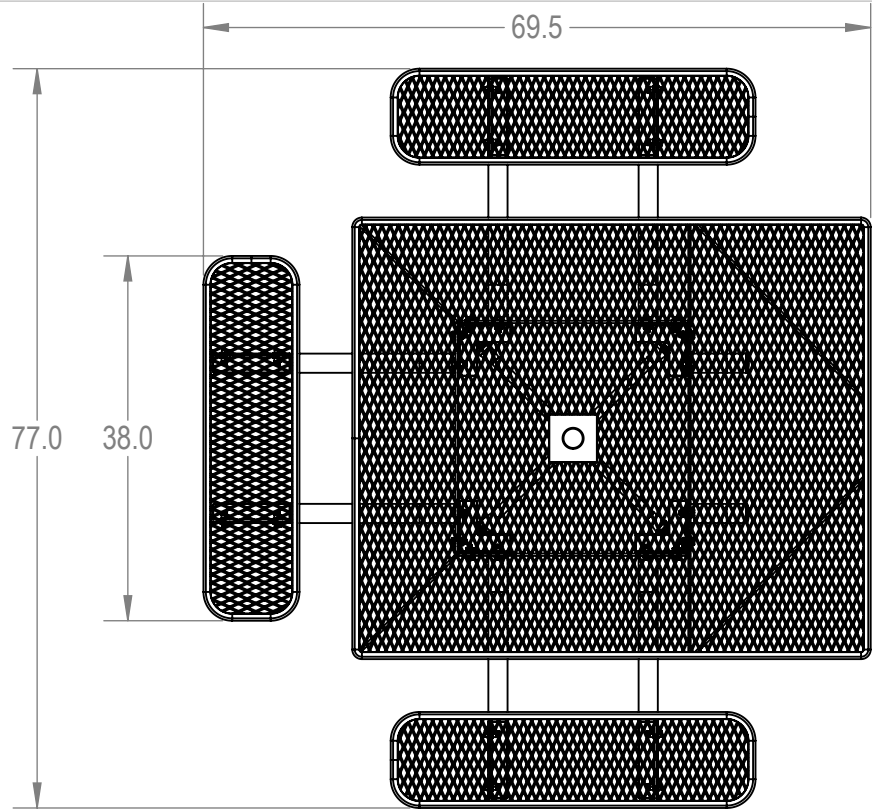

SKU: 766pt110
 Variations:
 766pt110-2
 766pt110-8
 766pt110-14
 766pt110-20
 766pt110-26
 766pt110-32
 766pt110-38
 766pt110-44
 766pt110-50
 766pt110-56
 766pt110-62
 766pt110-68
 766pt110-74
 766pt110-80
 766pt110-86
 766pt110-92
 766pt110-98
 766pt110-104
 766pt110-110
 766pt110-116
 766pt110-122
 766pt110-128

	NAME	DATE
DRAWN	GM	2/13/2016
SALES APPR.		
CLIENT APPR.		
MFG APPR.		
Q.A.		

Design By -
CADWorksPro
 Chicago, IL
www.cadworkspro.com

ParkTastic		
TITLE: 46in Square Table - Portable 3 Seat Accessible - Expanded Metal Version		
SIZE	DWG. NO.	REV
A	766pt110	
WEIGHT:		SHEET 2 OF 3