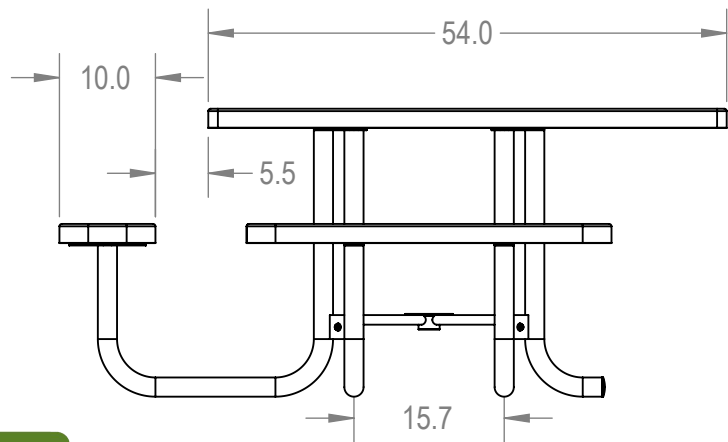

SKU: 766pt110
 Variations:
 766pt110-2
 766pt110-8
 766pt110-14
 766pt110-20
 766pt110-26
 766pt110-32
 766pt110-38
 766pt110-44
 766pt110-50
 766pt110-56
 766pt110-62
 766pt110-68
 766pt110-74
 766pt110-80
 766pt110-86
 766pt110-92
 766pt110-98
 766pt110-104
 766pt110-110
 766pt110-116
 766pt110-122
 766pt110-128

	NAME	DATE
DRAWN	GM	2/13/2016
SALES APPR.		
CLIENT APPR.		
MFG APPR.		
Q.A.		

Design By -
CADWorksPro
 Chicago, IL
www.cadworkspro.com

ParkTastic		
TITLE: 46in Square Table - Portable 3 Seat Accessible - Expanded Metal Version		
SIZE	DWG. NO.	REV
A	766pt110	
WEIGHT:		SHEET 2 OF 3