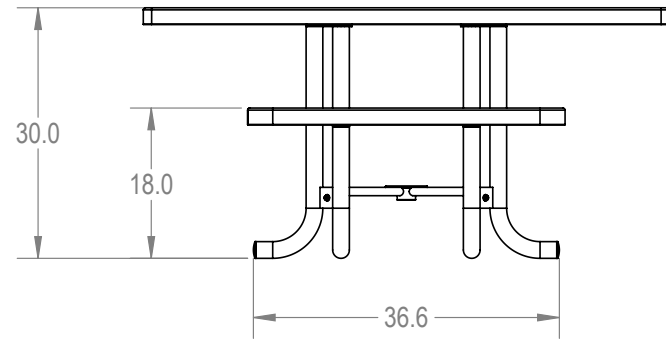

SKU: 766pt110

- Variations:
- 766pt110-6
- 766pt110-12
- 766pt110-18
- 766pt110-24
- 766pt110-30
- 766pt110-36
- 766pt110-42
- 766pt110-48
- 766pt110-54
- 766pt110-60
- 766pt110-66
- 766pt110-72
- 766pt110-78
- 766pt110-84
- 766pt110-90
- 766pt110-96
- 766pt110-102
- 766pt110-108
- 766pt110-114
- 766pt110-120
- 766pt110-126
- 766pt110-132

	NAME	DATE
DRAWN	GM	2/13/2016
SALES APPR.		
CLIENT APPR.		
MFG APPR.		
Q.A.		

Design By -

CADWorksPro
Chicago, IL

www.cadworkspro.com

ParkTastic

TITLE:

46" Square Top Portable Table
2 Seat Accessible - Perforated Metal Version

SIZE	DWG. NO.	REV
A	766pt110	
WEIGHT:		SHEET 3 OF 3