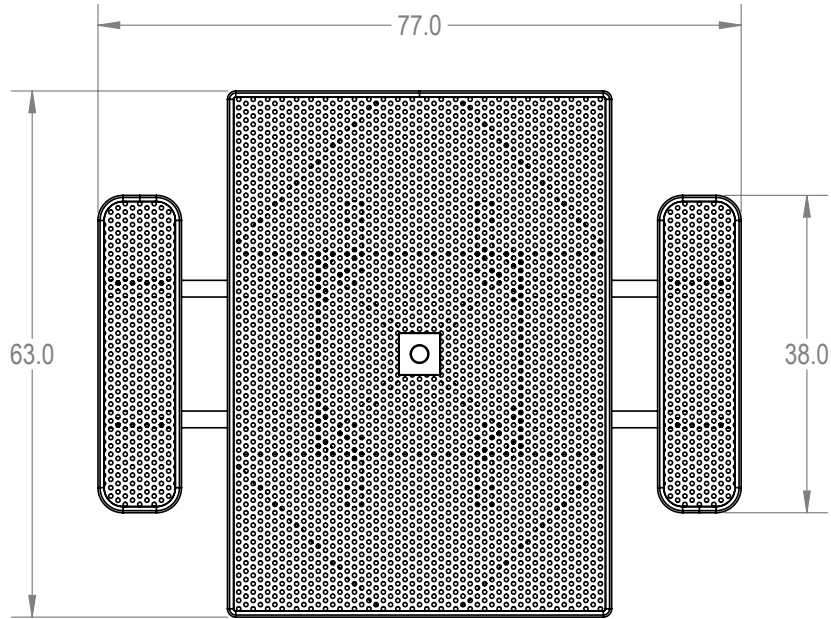

SKU: 766pt110

- Variations:
- 766pt110-6
- 766pt110-12
- 766pt110-18
- 766pt110-24
- 766pt110-30
- 766pt110-36
- 766pt110-42
- 766pt110-48
- 766pt110-54
- 766pt110-60
- 766pt110-66
- 766pt110-72
- 766pt110-78
- 766pt110-84
- 766pt110-90
- 766pt110-96
- 766pt110-102
- 766pt110-108
- 766pt110-114
- 766pt110-120
- 766pt110-126
- 766pt110-132

	NAME	DATE
DRAWN	GM	2/13/2016
SALES APPR.		
CLIENT APPR.		
MFG APPR.		
Q.A.		

Design By -

CADWorksPro
Chicago, IL

www.cadworkspro.com

ParkTastic

TITLE:

46" Square Top Portable Table
2 Seat Accessible - Perforated Metal Version

SIZE	DWG. NO.	REV
A	766pt110	
WEIGHT:		SHEET 3 OF 3