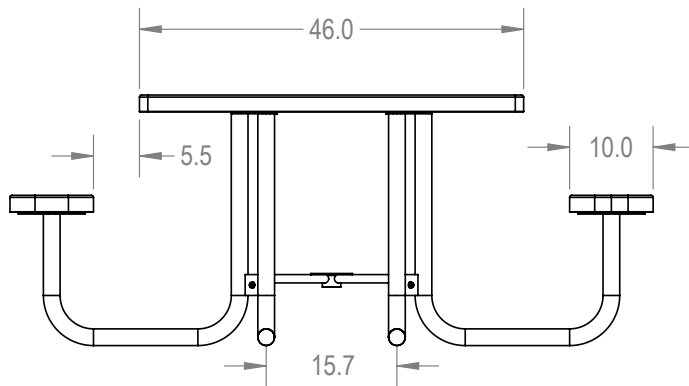

SKU: 766pt110

- Variations:
- 766pt110-6
- 766pt110-12
- 766pt110-18
- 766pt110-24
- 766pt110-30
- 766pt110-36
- 766pt110-42
- 766pt110-48
- 766pt110-54
- 766pt110-60
- 766pt110-66
- 766pt110-72
- 766pt110-78
- 766pt110-84
- 766pt110-90
- 766pt110-96
- 766pt110-102
- 766pt110-108
- 766pt110-114
- 766pt110-120
- 766pt110-126
- 766pt110-132

	NAME	DATE
DRAWN	GM	2/13/2016
SALES APPR.		
CLIENT APPR.		
MFG APPR.		
Q.A.		

Design By -

CADWorksPro
Chicago, IL

www.cadworkspro.com

ParkTastic

TITLE:

46" Square Top Portable Table
2 Seat Accessible - Perforated Metal Version

SIZE	DWG. NO.	REV
A	766pt110	
WEIGHT:		SHEET 3 OF 3