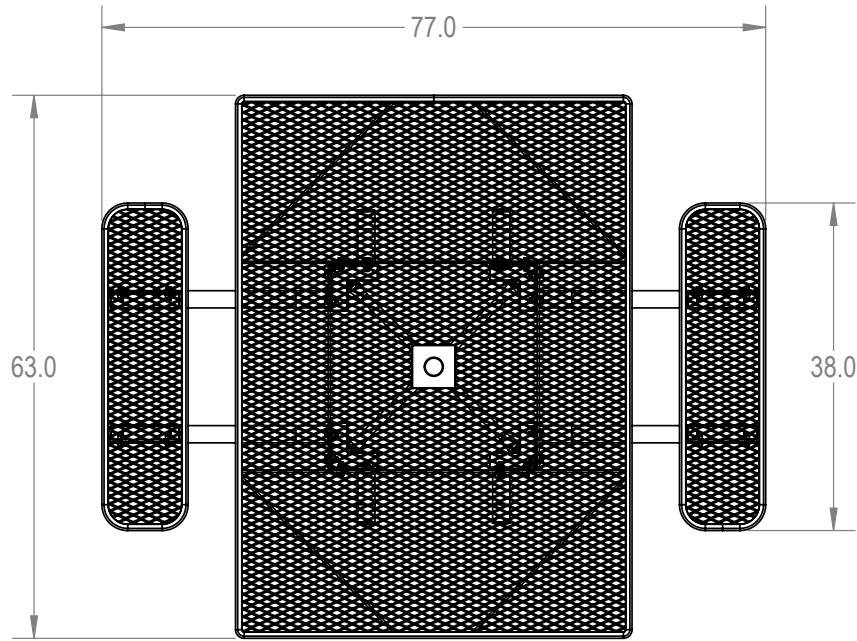

SKU: 766pt110

- Variations:  
 766pt110-3  
 766pt110-9  
 766pt110-15  
 766pt110-21  
 766pt110-27  
 766pt110-33  
 766pt110-39  
 766pt110-45  
 766pt110-51  
 766pt110-57  
 766pt110-63  
 766pt110-69  
 766pt110-75  
 766pt110-81  
 766pt110-87  
 766pt110-93  
 766pt110-99  
 766pt110-105  
 766pt110-111  
 766pt110-117  
 766pt110-123  
 766pt110-129

**2 Seat Accessible - Expanded Metal Version**

SIZE	DWG. NO.	REV
<b>A</b>	<b>766pt110</b>	

WEIGHT:

SHEET 2 OF 3