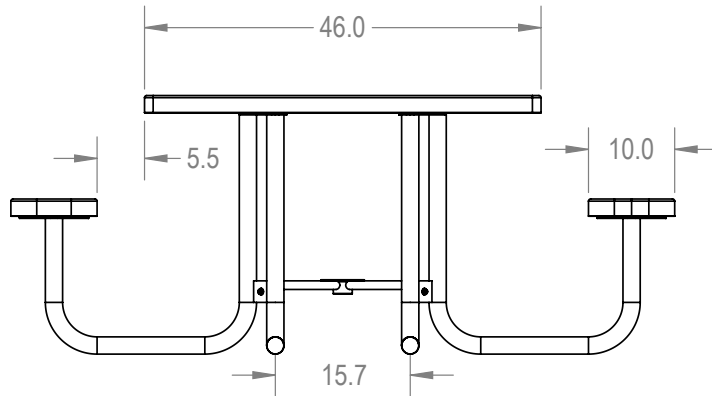

SKU: 766pt110

- Variations:  
 766pt110-3  
 766pt110-9  
 766pt110-15  
 766pt110-21  
 766pt110-27  
 766pt110-33  
 766pt110-39  
 766pt110-45  
 766pt110-51  
 766pt110-57  
 766pt110-63  
 766pt110-69  
 766pt110-75  
 766pt110-81  
 766pt110-87  
 766pt110-93  
 766pt110-99  
 766pt110-105  
 766pt110-111  
 766pt110-117  
 766pt110-123  
 766pt110-129

**2 Seat Accessible - Expanded Metal Version**

SIZE	DWG. NO.	REV
<b>A</b>	<b>766pt110</b>	

WEIGHT:

SHEET 2 OF 3