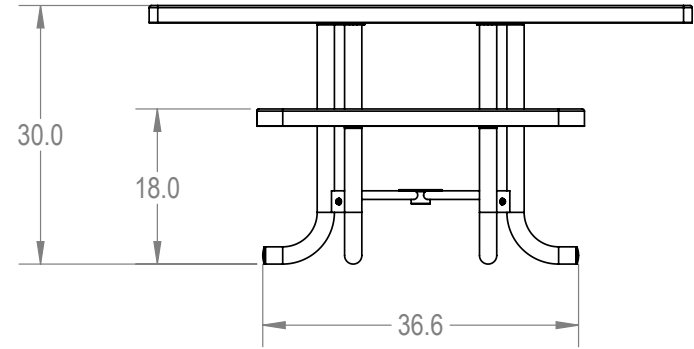

SKU: 766pt110

- Variations:  
 766pt110-3  
 766pt110-9  
 766pt110-15  
 766pt110-21  
 766pt110-27  
 766pt110-33  
 766pt110-39  
 766pt110-45  
 766pt110-51  
 766pt110-57  
 766pt110-63  
 766pt110-69  
 766pt110-75  
 766pt110-81  
 766pt110-87  
 766pt110-93  
 766pt110-99  
 766pt110-105  
 766pt110-111  
 766pt110-117  
 766pt110-123  
 766pt110-129

**2 Seat Accessible - Expanded Metal Version**

SIZE	DWG. NO.	REV
<b>A</b>	<b>766pt110</b>	

WEIGHT:

SHEET 2 OF 3