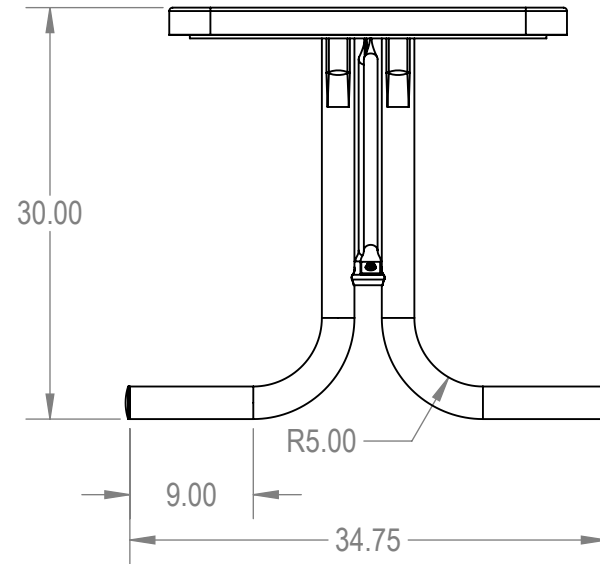

SKU: 766pt105

- Variations:
 766pt105-6
 766pt105-12
 766pt105-18
 766pt105-24
 766pt105-30
 766pt105-36
 766pt105-42
 766pt105-48
 766pt105-54
 766pt105-60
 766pt105-66
 766pt105-72
 766pt105-78
 766pt105-84
 766pt105-90
 766pt105-96
 766pt105-102
 766pt105-108
 766pt105-114
 766pt105-120
 766pt105-126
 766pt105-132

	NAME	DATE
DRAWN	GM	1/3/2016
SALES APPR.		
CLIENT APPR.		
MFG APPR.		
Q.A.		

Design By -

CADWorksPro
Chicago, IL

www.cadworkspro.com

ParkTastic

TITLE:

8' Rectangular Utility Table

766pt105