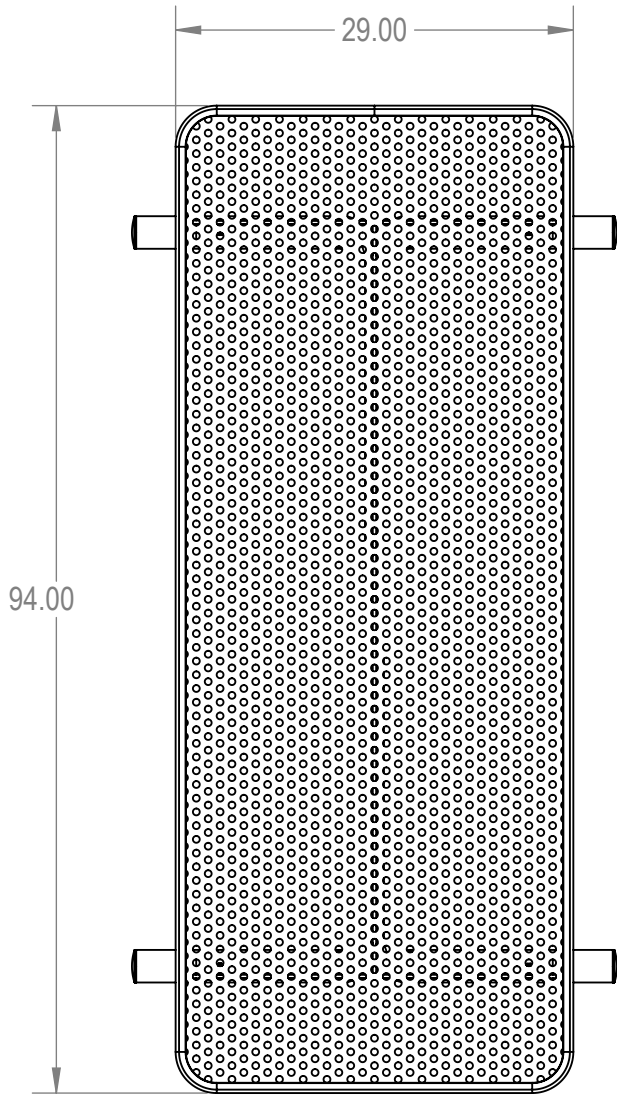

SKU: 766pt105

- Variations:
 766pt105-6
 766pt105-12
 766pt105-18
 766pt105-24
 766pt105-30
 766pt105-36
 766pt105-42
 766pt105-48
 766pt105-54
 766pt105-60
 766pt105-66
 766pt105-72
 766pt105-78
 766pt105-84
 766pt105-90
 766pt105-96
 766pt105-102
 766pt105-108
 766pt105-114
 766pt105-120
 766pt105-126
 766pt105-132

	NAME	DATE
DRAWN	GM	1/3/2016
SALES APPR.		
CLIENT APPR.		
MFG APPR.		
Q.A.		

Design By -

CADWorksPro
Chicago, IL

www.cadworkspro.com

ParkTastic

TITLE:

8' Rectangular Utility Table

766pt105