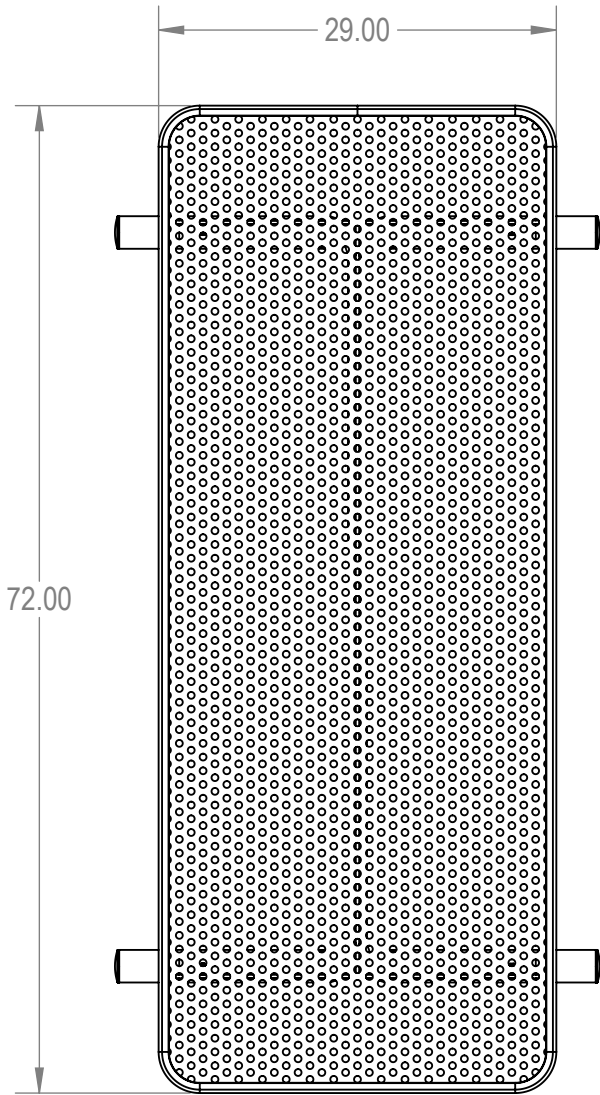

SKU: 766pt105  
 Variations:  
 766pt105-5  
 766pt105-11  
 766pt105-17  
 766pt105-23  
 766pt105-29  
 766pt105-35  
 766pt105-41  
 766pt105-47  
 766pt105-53  
 766pt105-59  
 766pt105-65  
 766pt105-71  
 766pt105-77  
 766pt105-83  
 766pt105-89  
 766pt105-95  
 766pt105-101  
 766pt105-107  
 766pt105-113  
 766pt105-119  
 766pt105-125  
 766pt105-131

**ParkTastic**

Manufactured For:

**PROPRIETARY AND CONFIDENTIAL**

THE INFORMATION CONTAINED IN THIS DRAWING IS THE SOLE PROPERTY OF Park Warehouse, LLC. 5301 North Federal Highway, Suite 140, Boca Raton, FL. ANY REPRODUCTION IN PART OR AS A WHOLE WITHOUT THE WRITTEN PERMISSION OF Park Warehouse, LLC. 5301 North Federal Highway, Suite 140, Boca Raton, FL. IS PROHIBITED.

	NAME	DATE
DRAWN	GM	1/3/2016
SALES APPR.		
CLIENT APPR.		
MFG APPR.		
Q.A.		

Design By -

**CADWorksPro**  
 Chicago, IL

[www.cadworkspro.com](http://www.cadworkspro.com)

**ParkTastic**

TITLE:

**6' Rectangular Utility Table**