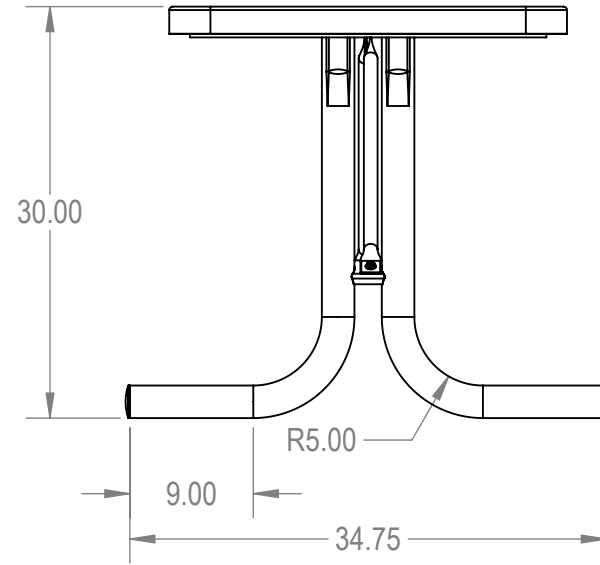

SKU: 766pt105  
 Variations:  
 766pt105-5  
 766pt105-11  
 766pt105-17  
 766pt105-23  
 766pt105-29  
 766pt105-35  
 766pt105-41  
 766pt105-47  
 766pt105-53  
 766pt105-59  
 766pt105-65  
 766pt105-71  
 766pt105-77  
 766pt105-83  
 766pt105-89  
 766pt105-95  
 766pt105-101  
 766pt105-107  
 766pt105-113  
 766pt105-119  
 766pt105-125  
 766pt105-131

	NAME	DATE
DRAWN	GM	1/3/2016
SALES APPR.		
CLIENT APPR.		
MFG APPR.		
Q.A.		

Design By -

**CADWorksPro**  
 Chicago, IL

[www.cadworkspro.com](http://www.cadworkspro.com)

**ParkTastic**

TITLE:

**6' Rectangular Utility Table**