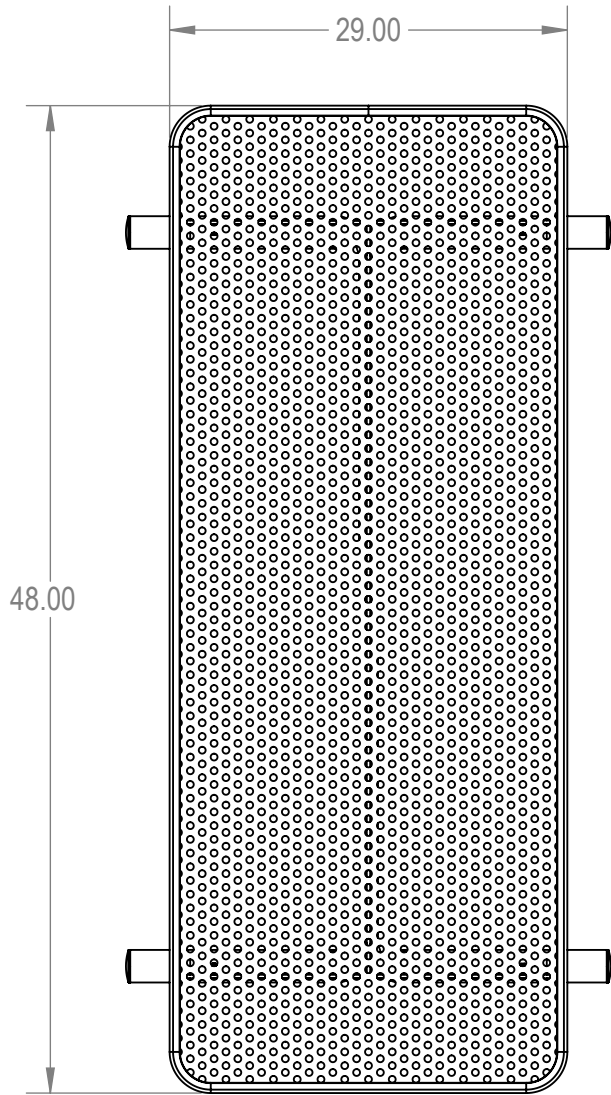

SKU: 766pt105
 Variations:
 766pt105-4
 766pt105-10
 766pt105-16
 766pt105-22
 766pt105-28
 766pt105-34
 766pt105-40
 766pt105-46
 766pt105-52
 766pt105-58
 766pt105-64
 766pt105-70
 766pt105-76
 766pt105-82
 766pt105-88
 766pt105-94
 766pt105-100
 766pt105-106
 766pt105-112
 766pt105-118
 766pt105-124
 766pt105-130

NAME	DATE	ParkTastic	
DRAWN	GM	1/3/2016	
SALES APPR.			TITLE:
CLIENT APPR.			4' Rectangular Utility Table
MFG APPR.			
Q.A.			
Design By -			
CADWorksPro Chicago, IL			766pt105
www.cadworkspro.com			