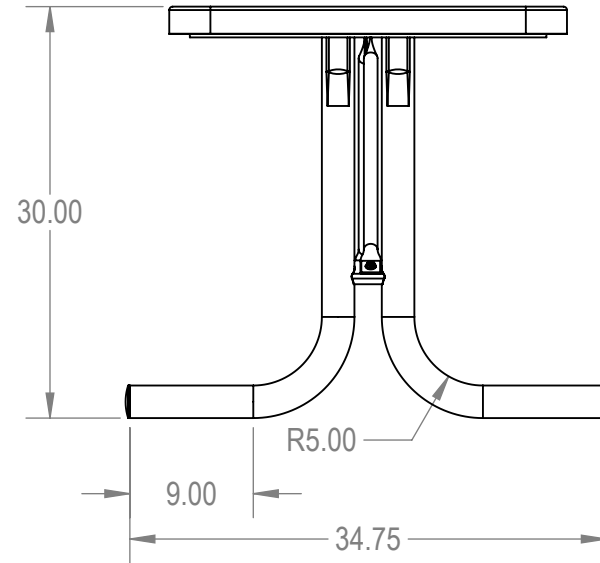

SKU: 766pt105
 Variations:
 766pt105-4
 766pt105-10
 766pt105-16
 766pt105-22
 766pt105-28
 766pt105-34
 766pt105-40
 766pt105-46
 766pt105-52
 766pt105-58
 766pt105-64
 766pt105-70
 766pt105-76
 766pt105-82
 766pt105-88
 766pt105-94
 766pt105-100
 766pt105-106
 766pt105-112
 766pt105-118
 766pt105-124
 766pt105-130

NAME	DATE	ParkTastic	
DRAWN	GM	1/3/2016	
SALES APPR.			TITLE:
CLIENT APPR.			4' Rectangular Utility Table
MFG APPR.			
Q.A.			
Design By -			
CADWorksPro Chicago, IL			766pt105
www.cadworkspro.com			