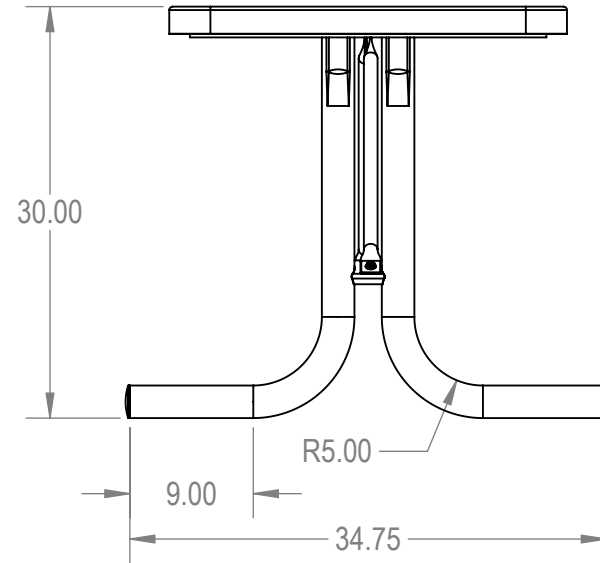

SKU: 766pt105  
 Variations:  
 766pt105-3  
 766pt105-9  
 766pt105-15  
 766pt105-21  
 766pt105-27  
 766pt105-33  
 766pt105-39  
 766pt105-45  
 766pt105-51  
 766pt105-57  
 766pt105-63  
 766pt105-69  
 766pt105-75  
 766pt105-81  
 766pt105-87  
 766pt105-93  
 766pt105-99  
 766pt105-105  
 766pt105-111  
 766pt105-117  
 766pt105-123  
 766pt105-129

	NAME	DATE
DRAWN	GM	1/3/2016
SALES APPR.		
CLIENT APPR.		
MFG APPR.		
Q.A.		

Design By -

**CADWorksPro**  
 Chicago, IL

[www.cadworkspro.com](http://www.cadworkspro.com)

**ParkTastic**

TITLE:

**8' Rectangular Utility Table**