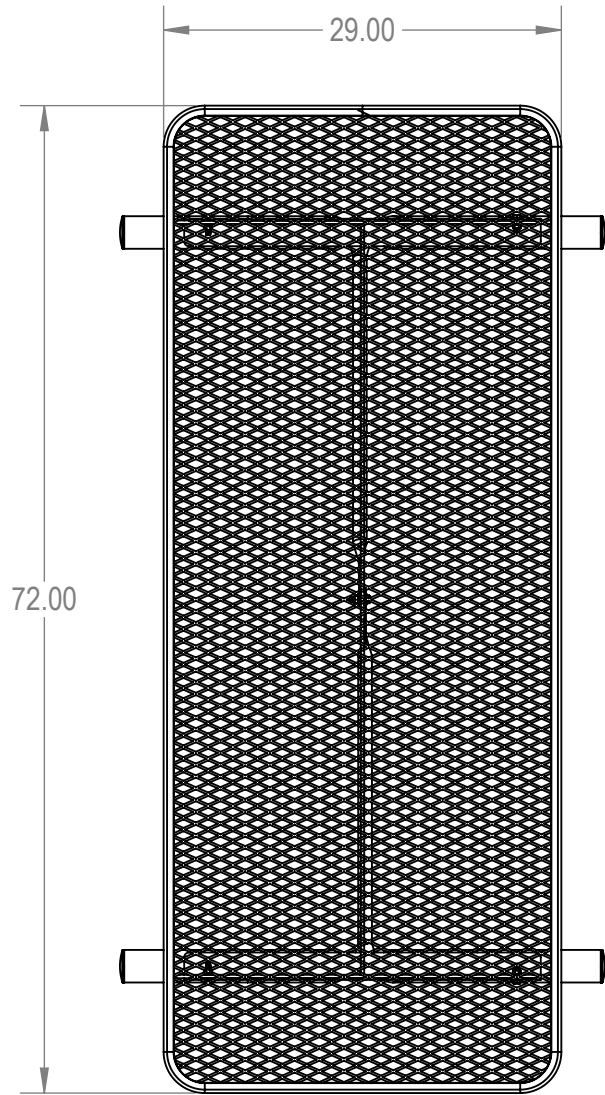

SKU: 766pt105
 Variations:
 766pt105-2
 766pt105-8
 766pt105-14
 766pt105-20
 766pt105-26
 766pt105-32
 766pt105-38
 766pt105-44
 766pt105-50
 766pt105-56
 766pt105-62
 766pt105-68
 766pt105-74
 766pt105-80
 766pt105-86
 766pt105-92
 766pt105-98
 766pt105-104
 766pt105-110
 766pt105-116
 766pt105-122
 766pt105-128

	NAME	DATE
DRAWN	GM	1/3/2016
SALES APPR.		
CLIENT APPR.		
MFG APPR.		
Q.A.		

Design By -

CADWorksPro
 Chicago, IL

www.cadworkspro.com

ParkTastic

TITLE:

6' Rectangular Utility Table

766pt105