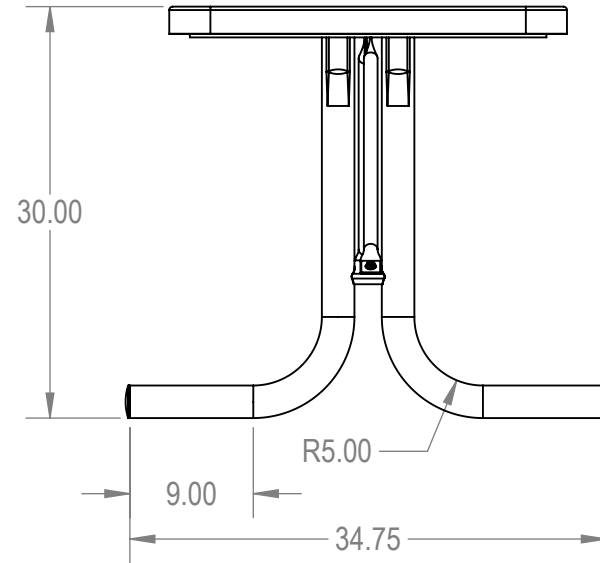

SKU: 766pt105
 Variations:
 766pt105-2
 766pt105-8
 766pt105-14
 766pt105-20
 766pt105-26
 766pt105-32
 766pt105-38
 766pt105-44
 766pt105-50
 766pt105-56
 766pt105-62
 766pt105-68
 766pt105-74
 766pt105-80
 766pt105-86
 766pt105-92
 766pt105-98
 766pt105-104
 766pt105-110
 766pt105-116
 766pt105-122
 766pt105-128

	NAME	DATE
DRAWN	GM	1/3/2016
SALES APPR.		
CLIENT APPR.		
MFG APPR.		
Q.A.		

Design By -

CADWorksPro
 Chicago, IL

www.cadworkspro.com

ParkTastic

TITLE:

6' Rectangular Utility Table

766pt105