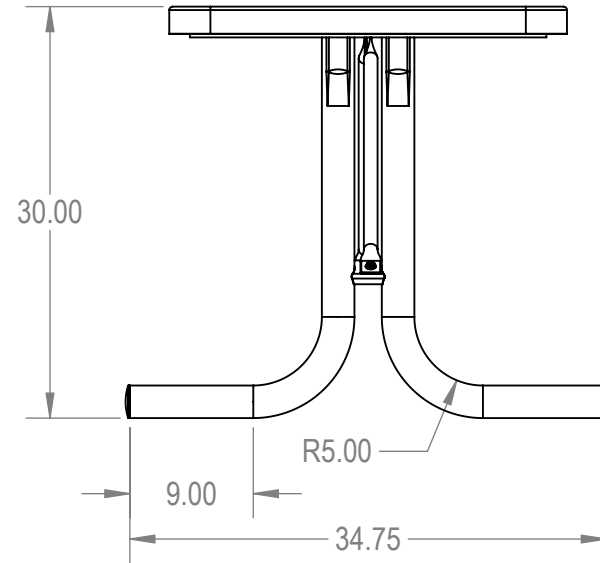

SKU: 766pt105  
 Variations:  
 766pt105-1  
 766pt105-7  
 766pt105-13  
 766pt105-19  
 766pt105-25  
 766pt105-31  
 766pt105-37  
 766pt105-43  
 766pt105-49  
 766pt105-55  
 766pt105-61  
 766pt105-67  
 766pt105-73  
 766pt105-79  
 766pt105-85  
 766pt105-91  
 766pt105-97  
 766pt105-103  
 766pt105-109  
 766pt105-115  
 766pt105-121  
 766pt105-127

	NAME	DATE
DRAWN	GM	1/3/2016
SALES APPR.		
CLIENT APPR.		
MFG APPR.		
Q.A.		

Design By -

**CADWorksPro**  
 Chicago, IL

[www.cadworkspro.com](http://www.cadworkspro.com)

**ParkTastic**

TITLE:

**4' Rectangular Utility Table**