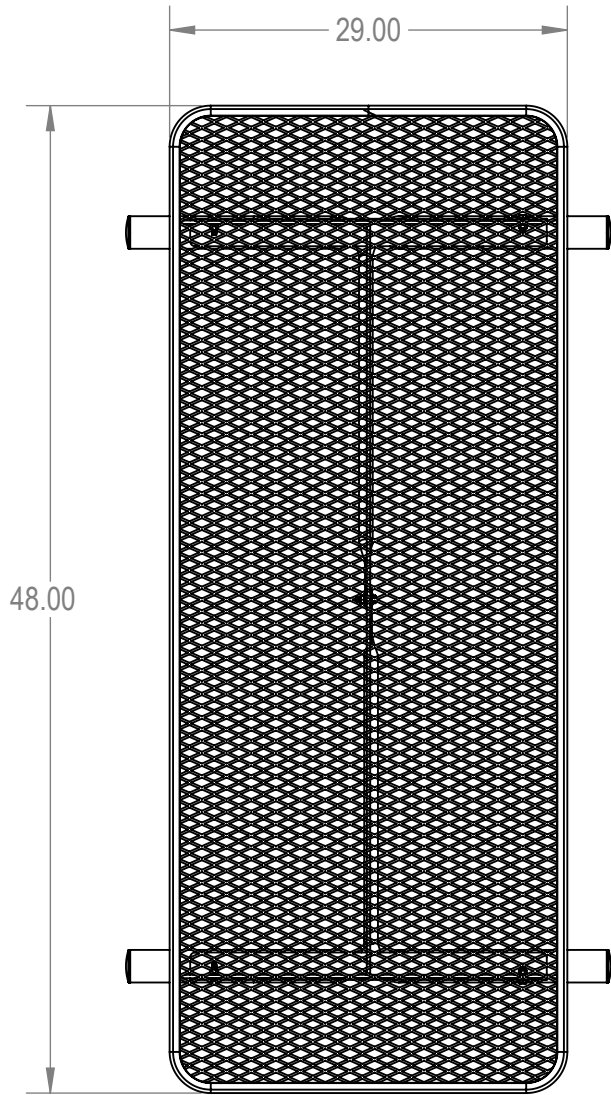

SKU: 766pt105  
 Variations:  
 766pt105-1  
 766pt105-7  
 766pt105-13  
 766pt105-19  
 766pt105-25  
 766pt105-31  
 766pt105-37  
 766pt105-43  
 766pt105-49  
 766pt105-55  
 766pt105-61  
 766pt105-67  
 766pt105-73  
 766pt105-79  
 766pt105-85  
 766pt105-91  
 766pt105-97  
 766pt105-103  
 766pt105-109  
 766pt105-115  
 766pt105-121  
 766pt105-127

**ParkTastic**

Manufactured For:

**PROPRIETARY AND CONFIDENTIAL**

THE INFORMATION CONTAINED IN THIS DRAWING IS THE SOLE PROPERTY OF Park Warehouse, LLC. 5301 North Federal Highway, Suite 140, Boca Raton, FL. ANY REPRODUCTION IN PART OR AS A WHOLE WITHOUT THE WRITTEN PERMISSION OF Park Warehouse, LLC. 5301 North Federal Highway, Suite 140, Boca Raton, FL. IS PROHIBITED.