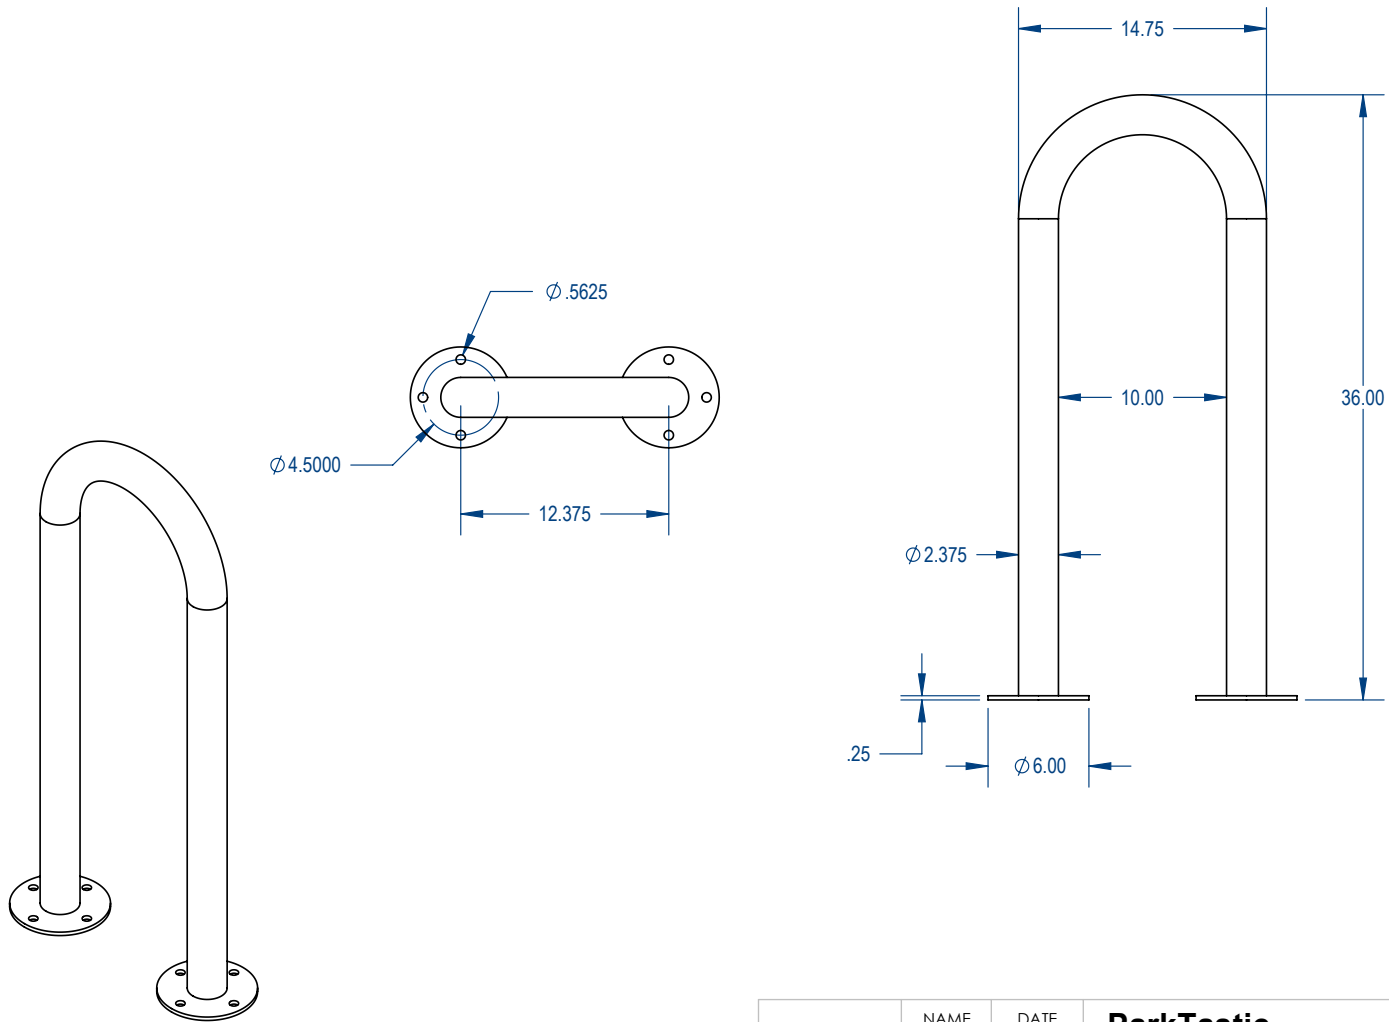

SKU: 766br125
 Variations:
 766br125-14
 766br125-15
 766br125-16
 766br125-17
 766br125-18
 766br125-19
 766br125-20
 766br125-21
 766br125-22
 766br125-23
 766br125-24
 766br125-25
 766br125-26
 766br125-62
 766br125-63
 766br125-64
 766br125-65
 766br125-66
 766br125-67
 766br125-68
 766br125-69
 766br125-70

TITLE:

**U-Bike Rack Heavy Duty
 Narrow - Surface Mount Version**

SIZE	DWG. NO.	REV
A	766br125	

WEIGHT:

SHEET 1 OF 2