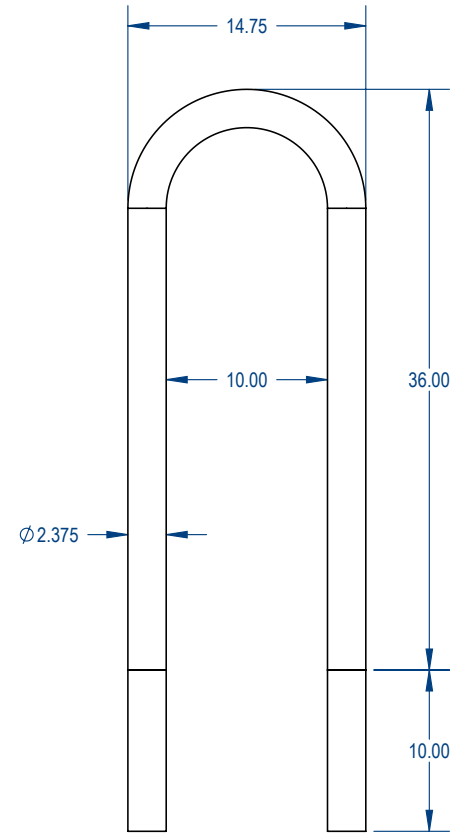

SKU: 766br125
 Variations:
 766br125-1
 766br125-2
 766br125-3
 766br125-4
 766br125-5
 766br125-6
 766br125-7
 766br125-8
 766br125-9
 766br125-10
 766br125-11
 766br125-12
 766br125-13
 766br125-27
 766br125-28
 766br125-29
 766br125-30
 766br125-31
 766br125-32
 766br125-33
 766br125-34
 766br125-35
 766br125-36
 766br125-37
 766br125-38
 766br125-39
 766br125-53
 766br125-54
 766br125-55
 766br125-56
 766br125-57
 766br125-58
 766br125-59
 766br125-60
 766br125-61

ParkTastic

TITLE:

**U-Bike Rack Heavy Duty
Narrow - InGround Version**

| SIZE | DWG. NO. | REV |
|----------|-----------------|-----|
| A | 766br125 | |

WEIGHT:

SHEET 2 OF 2