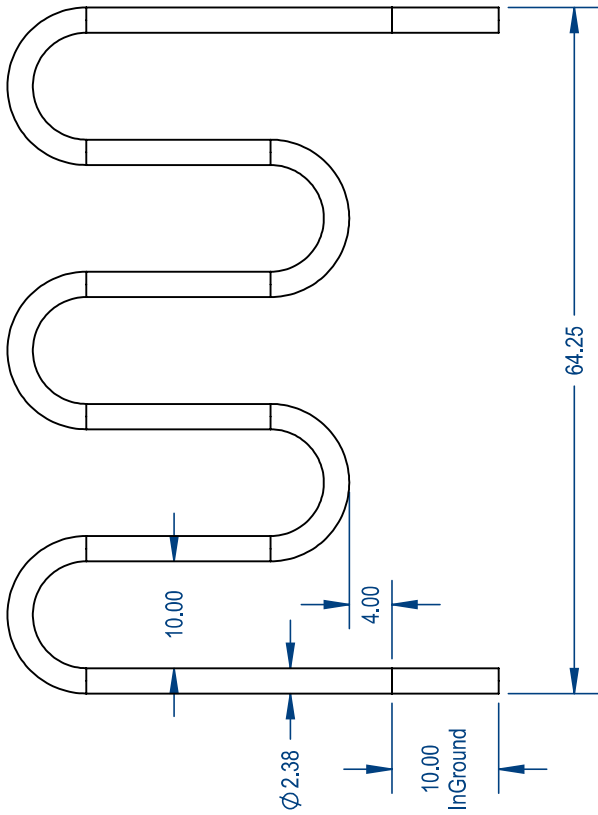

SKU: 766br110

Variations:

Manufactured For:

PROPRIETARY AND CONFIDENTIAL
THE INFORMATION CONTAINED IN THIS DRAWING IS THE SOLE PROPERTY OF Park Warehouse, LLC. 5301 North Federal Highway, Suite 140, Boca Raton, FL. ANY REPRODUCTION IN PART OR AS A WHOLE WITHOUT THE WRITTEN PERMISSION OF Park Warehouse, LLC. 5301 North Federal Highway, Suite 140, Boca Raton, FL. IS PROHIBITED.

DRAWN	NAME	DATE
GM	GM	6/3/2016
SALES APPR.		
CLIENT APPR.		
MFG APPR.		
Q.A.		

CADWorksPro
design studio

gilm@cadworkspro.com
1147 Brook Forest Ave | Suite 228 | Shorewood, IL 60404

ParkTastic

TITLE:

Wave Style Bike Rack
68in InGround Version

SIZE DWG. NO. REV

A **766br110** REV

WEIGHT:

SHEET 1 OF 1