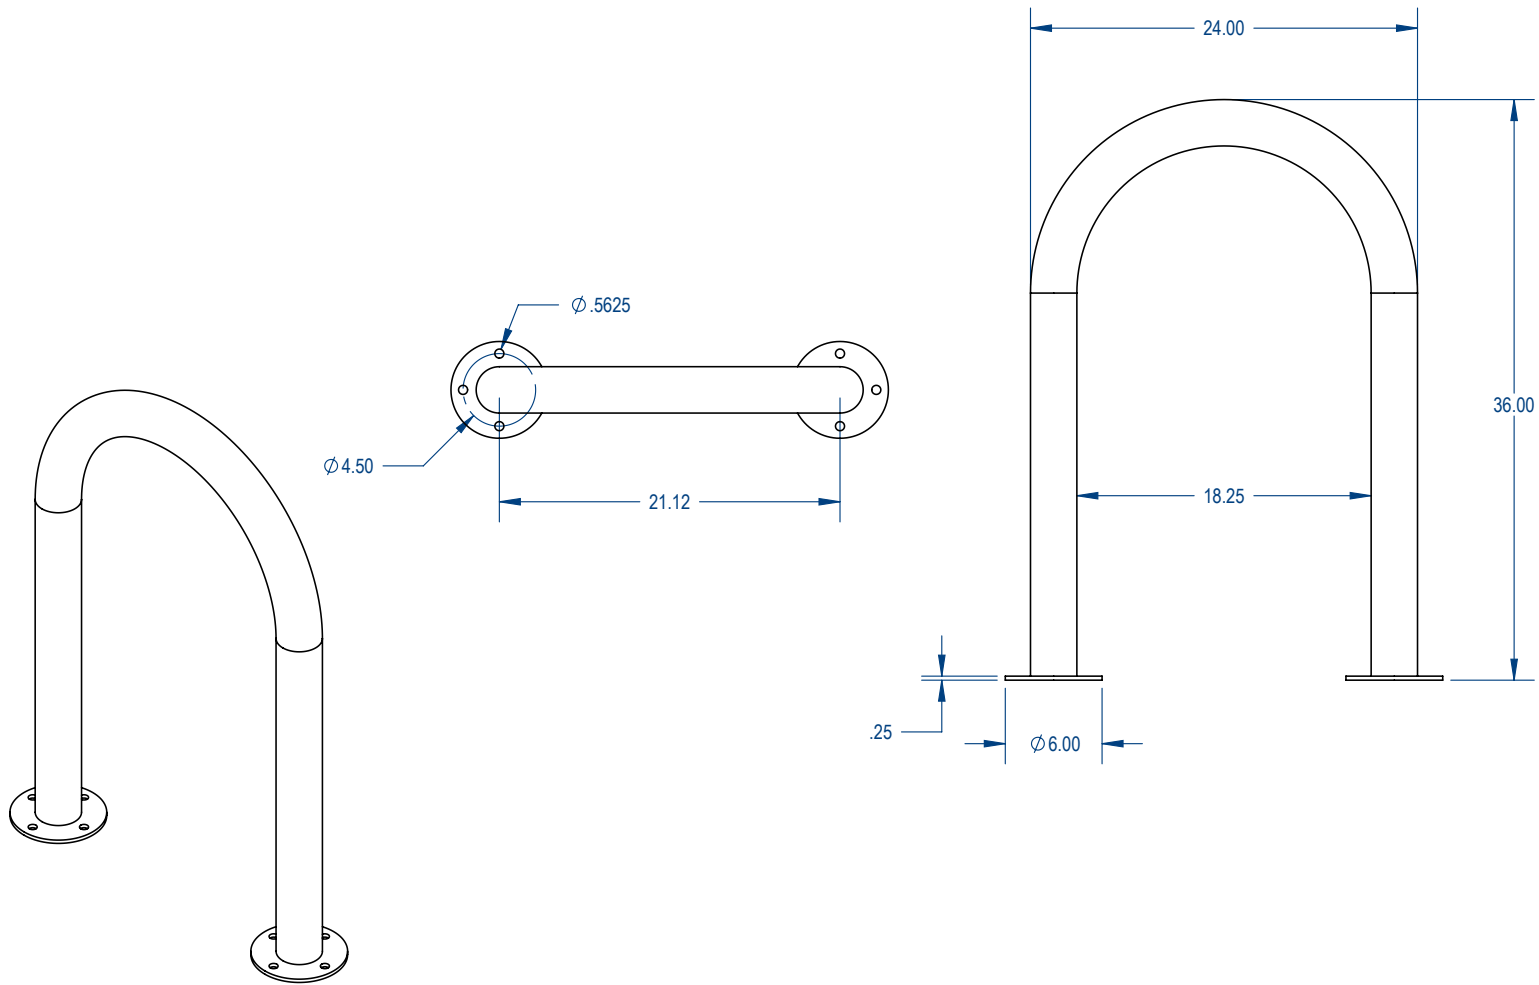

SKU: 766br100
 Variations:
 766br100-27
 766br100-28
 766br100-29
 766br100-30
 766br100-31
 766br100-32
 766br100-33
 766br100-34
 766br100-35
 766br100-36
 766br100-37
 766br100-38
 766br100-39

Manufactured For:

TITLE:

Wide U-Bike Rack

2-7/8" OD - Surface Mount Version

SIZE	DWG. NO.	REV
A	766br100	

WEIGHT:

SHEET 3 OF 6