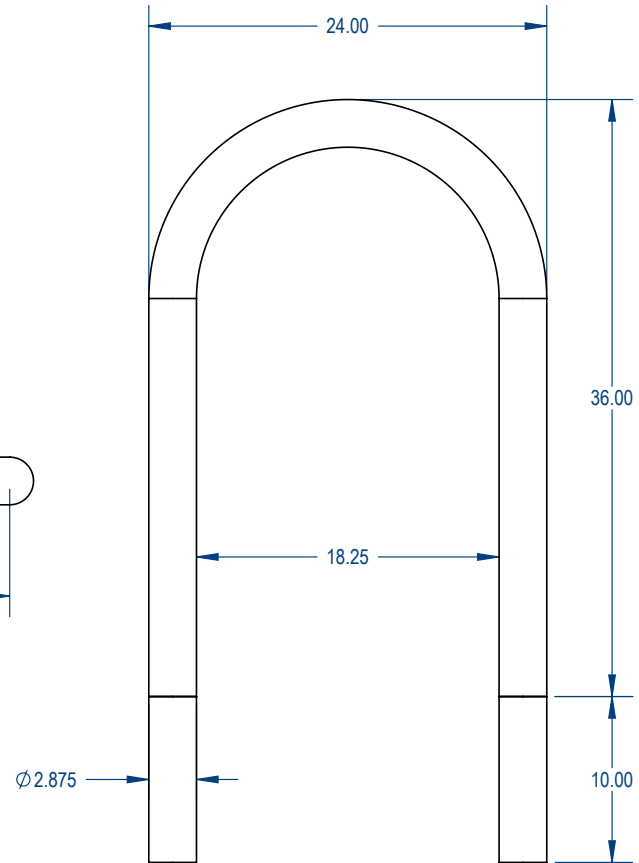

SKU: 766br100  
 Variations:  
 766br100-14  
 766br100-15  
 766br100-16  
 766br100-17  
 766br100-18  
 766br100-19  
 766br100-20  
 766br100-21  
 766br100-22  
 766br100-23  
 766br100-24  
 766br100-25  
 766br100-26  
 766br100-40  
 766br100-41  
 766br100-42  
 766br100-43  
 766br100-44  
 766br100-45  
 766br100-46  
 766br100-47  
 766br100-48  
 766br100-58  
 766br100-59  
 766br100-60  
 766br100-61  
 766br100-62  
 766br100-63  
 766br100-64  
 766br100-65  
 766br100-66  
 766br100-67  
 766br100-68  
 766br100-69  
 766br100-70

TITLE:

**Wide U-Bike Rack**  
 2-7/8" OD - InGround Version

SIZE	DWG. NO.	REV
<b>A</b>	<b>766br100</b>	

WEIGHT:

SHEET 6 OF 6