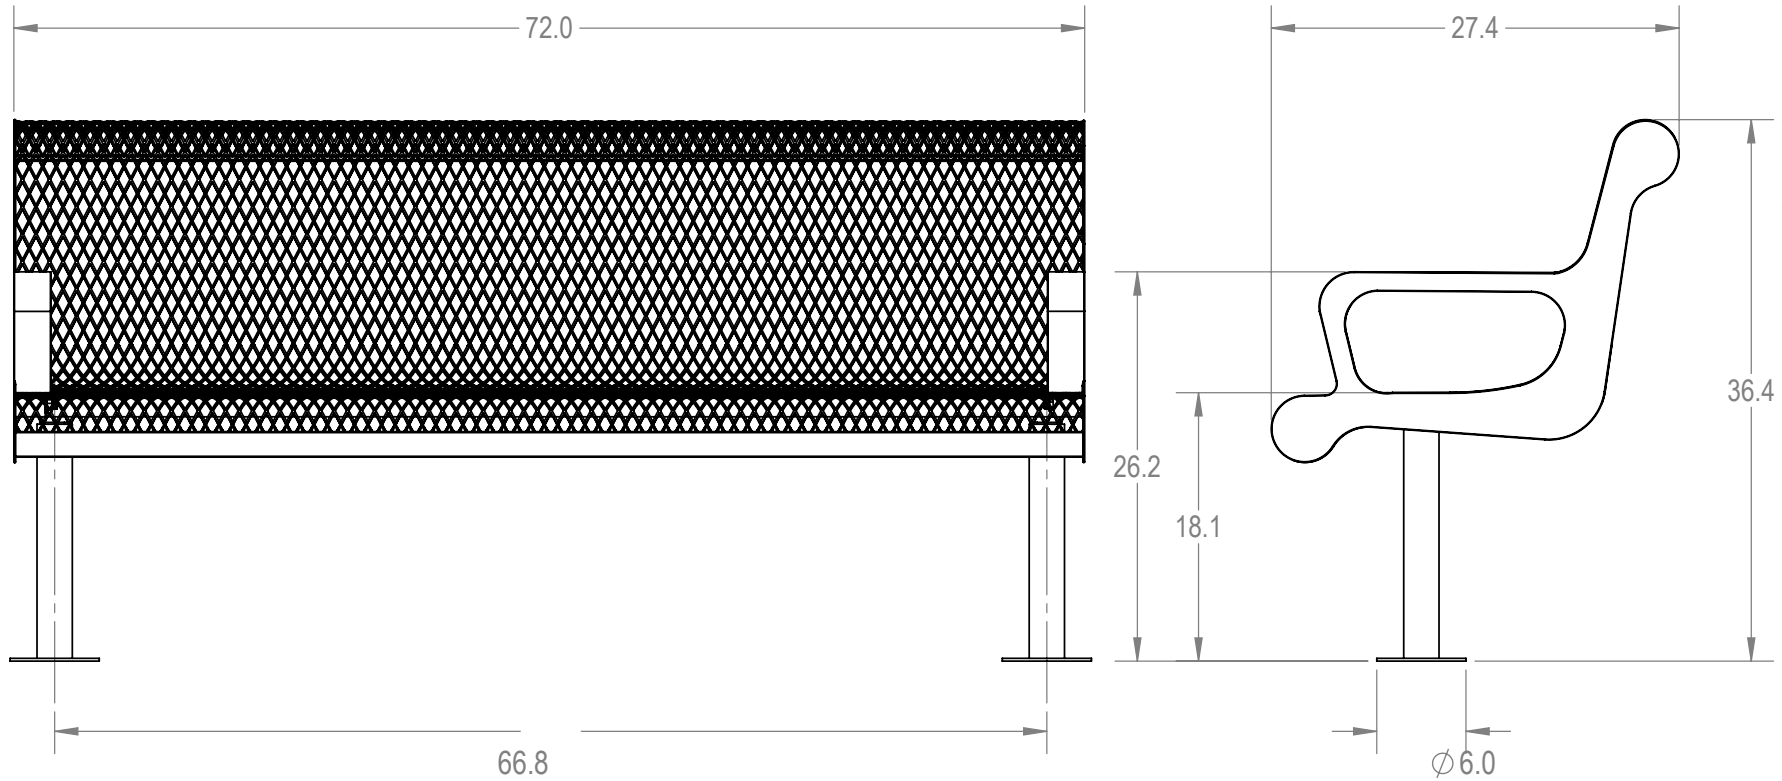

SKU: 766be130  
 Variations:  
 766be130-6  
 766be130-12  
 766be130-18  
 766be130-24  
 766be130-30  
 766be130-36  
 766be130-42  
 766be130-48  
 766be130-54  
 766be130-60  
 766be130-66  
 766be130-72  
 766be130-78  
 766be130-84  
 766be130-90  
 766be130-96  
 766be130-102  
 766be130-108  
 766be130-114  
 766be130-120  
 766be130-126  
 766be130-132

	NAME	DATE	<b>ParkTastic</b>	
DRAWN	GM	2/23/2016	TITLE:	
SALES APPR.			6' Contoured Bench Surface Mount	
CLIENT APPR.			Expanded Metal Version	
MFG APPR.			SIZE	DWG. NO.
Q.A.			<b>A</b>	<b>766be130</b>
Design By -	CADWorksPro Chicago, IL		WEIGHT:	SHEET 3 OF 4
	www.cadworkspro.com			