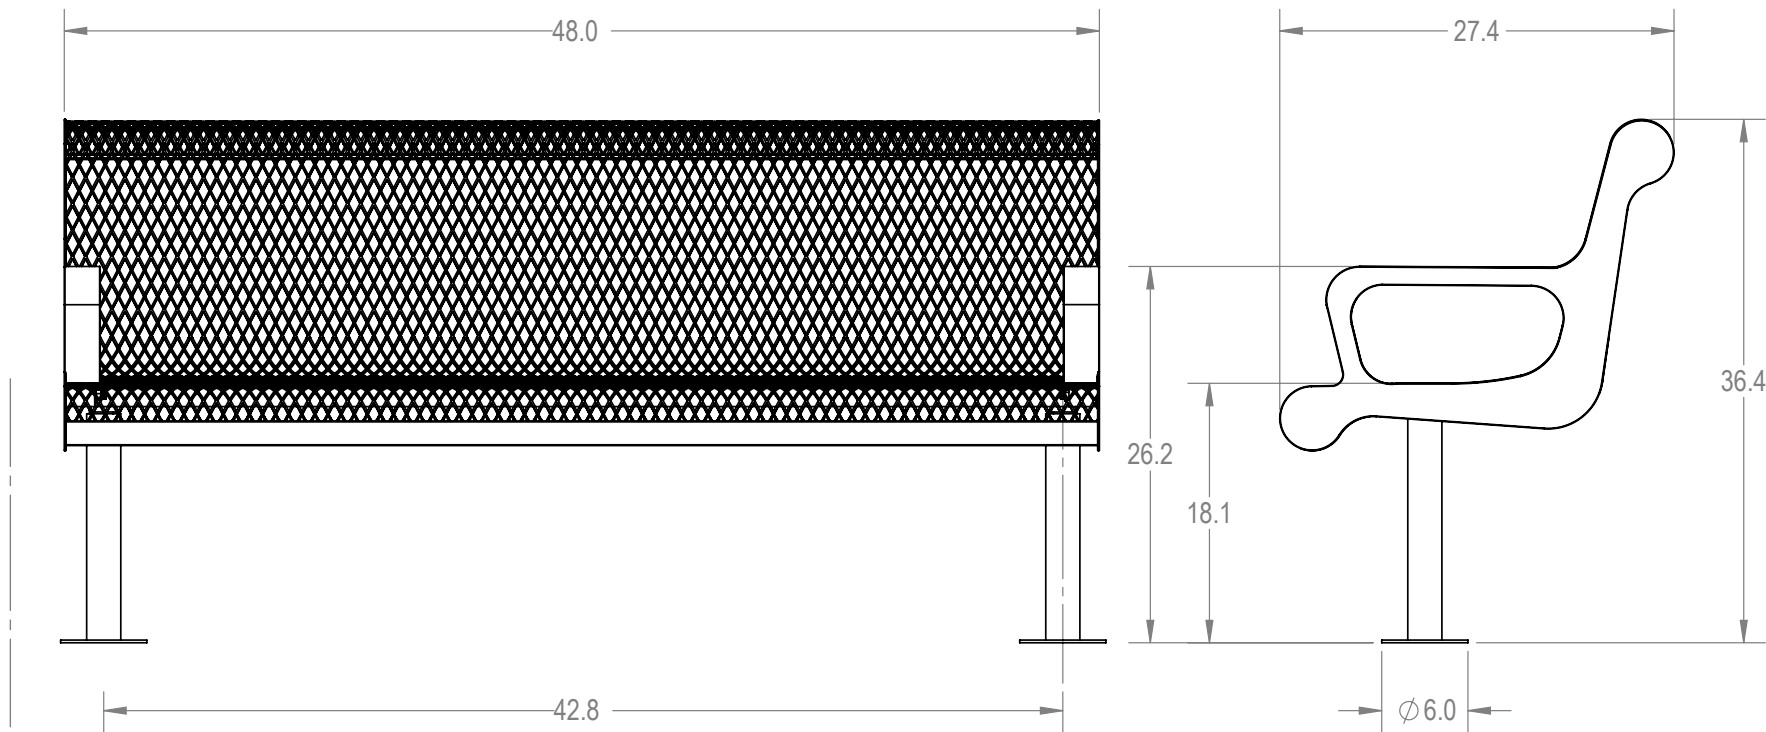

SKU: 766be130
 Variations:
 766be130-3
 766be130-9
 766be130-15
 766be130-21
 766be130-27
 766be130-33
 766be130-39
 766be130-45
 766be130-51
 766be130-57
 766be130-63
 766be130-69
 766be130-75
 766be130-81
 766be130-87
 766be130-93
 766be130-99
 766be130-105
 766be130-111
 766be130-117
 766be130-123
 766be130-129

ParkTastic

Manufactured For:

PROPRIETARY AND CONFIDENTIAL

THE INFORMATION CONTAINED IN THIS DRAWING IS THE SOLE PROPERTY OF Park Warehouse, LLC. 5301 North Federal Highway, Suite 140, Boca Raton, FL. ANY REPRODUCTION IN PART OR AS A WHOLE WITHOUT THE WRITTEN PERMISSION OF Park Warehouse, LLC. 5301 North Federal Highway, Suite 140, Boca Raton, FL. IS PROHIBITED.

	NAME	DATE
DRAWN	GM	2/23/2016
SALES APPR.		
CLIENT APPR.		
MFG APPR.		
Q.A.		

Design By -
CADWorksPro
 Chicago, IL
www.cadworkspro.com

ParkTastic		
TITLE: 4' Contoured Bench Surface Mount Expanded Metal Version		
SIZE A	DWG. NO. 766be130	REV
WEIGHT:		SHEET 3 OF 4