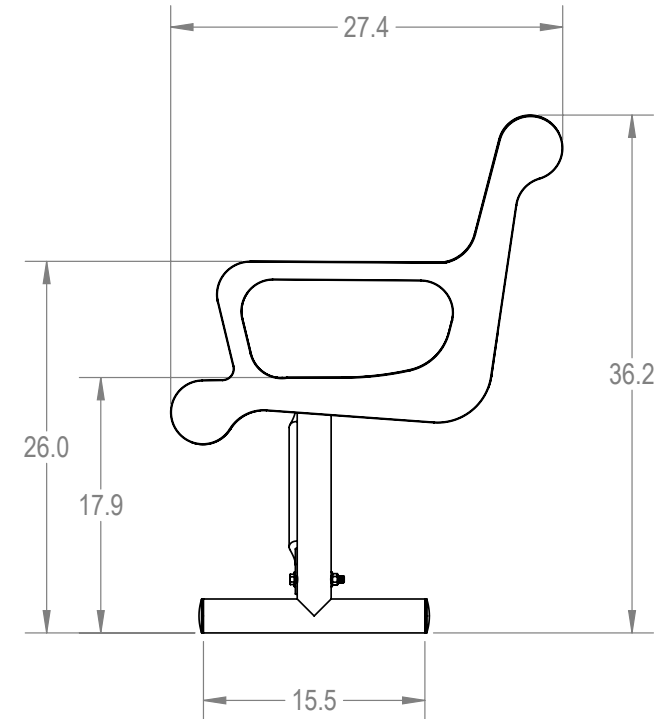

SKU: 766be130  
 Variations:  
 766be130-4  
 766be130-10  
 766be130-16  
 766be130-22  
 766be130-28  
 766be130-34  
 766be130-40  
 766be130-46  
 766be130-52  
 766be130-58  
 766be130-64  
 766be130-70  
 766be130-76  
 766be130-82  
 766be130-88  
 766be130-94  
 766be130-100  
 766be130-106  
 766be130-112  
 766be130-118  
 766be130-124  
 766be130-130

Manufactured For:

**PROPRIETARY AND CONFIDENTIAL**  
 THE INFORMATION CONTAINED IN THIS DRAWING IS THE SOLE PROPERTY OF Park Warehouse, LLC. 5301 North Federal Highway, Suite 140, Boca Raton, FL. ANY REPRODUCTION IN PART OR AS A WHOLE WITHOUT THE WRITTEN PERMISSION OF Park Warehouse, LLC. 5301 North Federal Highway, Suite 140, Boca Raton, FL. IS PROHIBITED.

	NAME	DATE
DRAWN	GM	2/23/2016
SALES APPR.		
CLIENT APPR.		
MFG APPR.		
Q.A.		
Design By -		
CADWorksPro Chicago, IL		
www.cadworkspro.com		

<b>ParkTastic</b>	
TITLE:	
<b>6' Contoured Bench Portable</b>	
<b>Expanded Metal Version</b>	
SIZE	REV
<b>A</b>	<b>766be130</b>
WEIGHT:	SHEET 2 OF 4