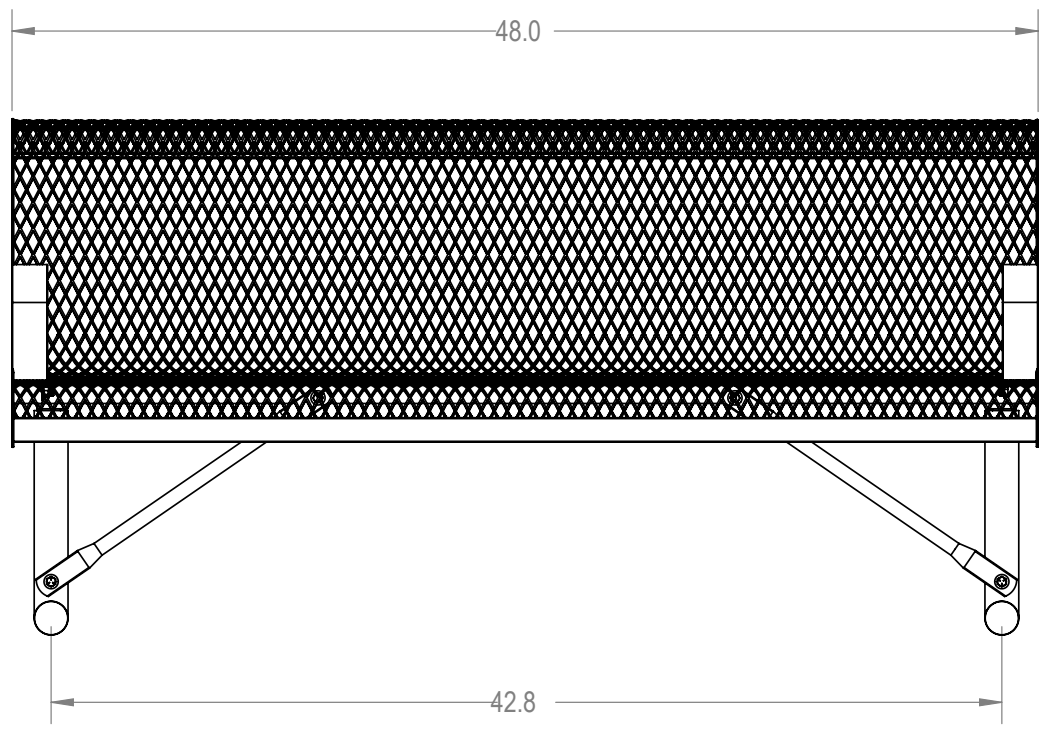

SKU: 766be130
 Variations:
 766be130-1
 766be130-7
 766be130-13
 766be130-19
 766be130-25
 766be130-31
 766be130-37
 766be130-43
 766be130-49
 766be130-55
 766be130-61
 766be130-67
 766be130-73
 766be130-79
 766be130-85
 766be130-91
 766be130-97
 766be130-103
 766be130-109
 766be130-115
 766be130-121
 766be130-127

	NAME	DATE
DRAWN	GM	2/23/2016
SALES APPR.		
CLIENT APPR.		
MFG APPR.		
Q.A.		

Design By -
CADWorksPro
 Chicago, IL
www.cadworkspro.com

ParkTastic	
TITLE: 4' Contoured Bench -Portable Expanded Metal Version	
SIZE A	WG. NO. 766be130
REV	
WEIGHT:	SHEET 2 OF 4