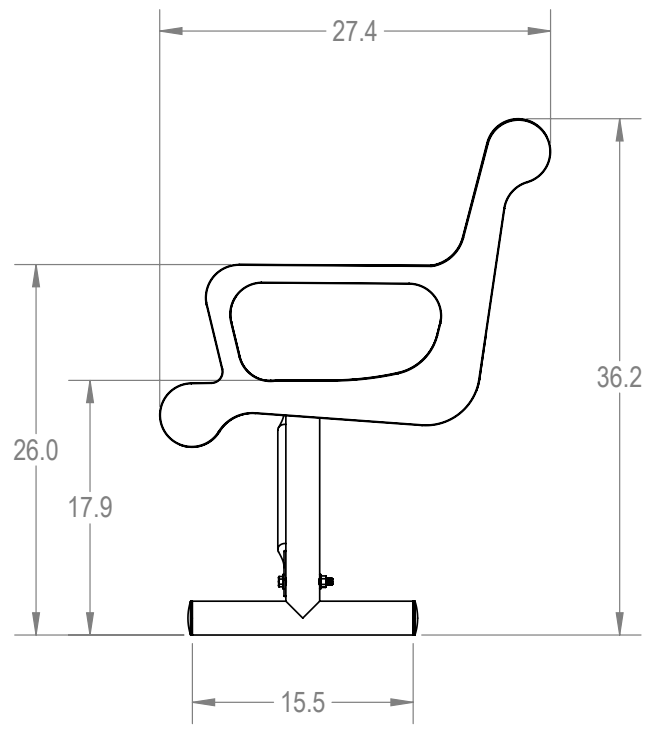

SKU: 766be130
 Variations:
 766be130-1
 766be130-7
 766be130-13
 766be130-19
 766be130-25
 766be130-31
 766be130-37
 766be130-43
 766be130-49
 766be130-55
 766be130-61
 766be130-67
 766be130-73
 766be130-79
 766be130-85
 766be130-91
 766be130-97
 766be130-103
 766be130-109
 766be130-115
 766be130-121
 766be130-127

	NAME	DATE
DRAWN	GM	2/23/2016
SALES APPR.		
CLIENT APPR.		
MFG APPR.		
Q.A.		

Design By -
CADWorksPro
 Chicago, IL
www.cadworkspro.com

ParkTastic	
TITLE: 4' Contoured Bench -Portable Expanded Metal Version	
SIZE A	WG. NO. 766be130
REV	
WEIGHT:	SHEET 2 OF 4