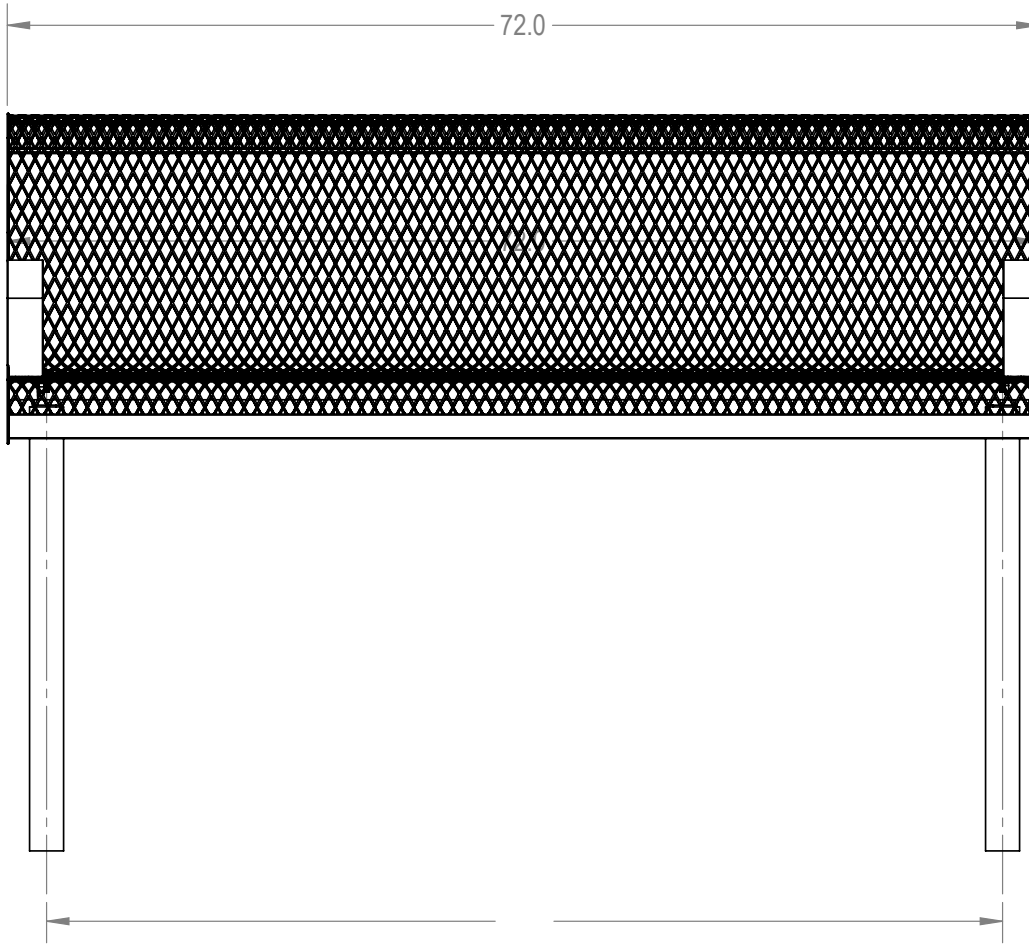

SKU: 766be130
 Variations:
 766be130-5
 766be130-11
 766be130-17
 766be130-23
 766be130-29
 766be130-35
 766be130-41
 766be130-47
 766be130-53
 766be130-59
 766be130-65
 766be130-71
 766be130-77
 766be130-83
 766be130-89
 766be130-95
 766be130-101
 766be130-107
 766be130-113
 766be130-119
 766be130-125
 766be130-131

	NAME	DATE
DRAWN	GM	2/23/2016
SALES APPR.		
CLIENT APPR.		
MFG APPR.		
Q.A.		

Design By -
CADWorksPro
 Chicago, IL
www.cadworkspro.com

ParkTastic		
TITLE: 6' Contoured Bench Inground Expanded Metal Version		
SIZE A	DWG. NO. 766be130	REV
WEIGHT:		SHEET 4 OF 4