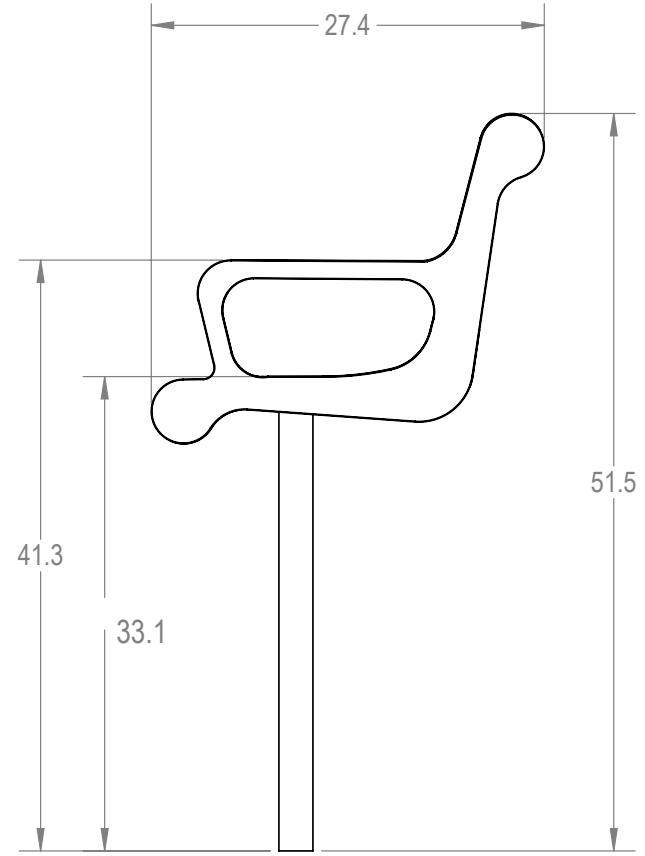

SKU: 766be130
 Variations:
 766be130-5
 766be130-11
 766be130-17
 766be130-23
 766be130-29
 766be130-35
 766be130-41
 766be130-47
 766be130-53
 766be130-59
 766be130-65
 766be130-71
 766be130-77
 766be130-83
 766be130-89
 766be130-95
 766be130-101
 766be130-107
 766be130-113
 766be130-119
 766be130-125
 766be130-131

66.8

ParkTastic

Manufactured For:

PROPRIETARY AND CONFIDENTIAL

THE INFORMATION CONTAINED IN THIS DRAWING IS THE SOLE PROPERTY OF Park Warehouse, LLC. 5301 North Federal Highway, Suite 140, Boca Raton, FL. ANY REPRODUCTION IN PART OR AS A WHOLE WITHOUT THE WRITTEN PERMISSION OF Park Warehouse, LLC. 5301 North Federal Highway, Suite 140, Boca Raton, FL. IS PROHIBITED.

	NAME	DATE
DRAWN	GM	2/23/2016
SALES APPR.		
CLIENT APPR.		
MFG APPR.		
Q.A.		

Design By -
CADWorksPro
 Chicago, IL
www.cadworkspro.com

ParkTastic		
TITLE: 6' Contoured Bench Inground Expanded Metal Version		
SIZE A	DWG. NO. 766be130	REV
WEIGHT:		SHEET 4 OF 4