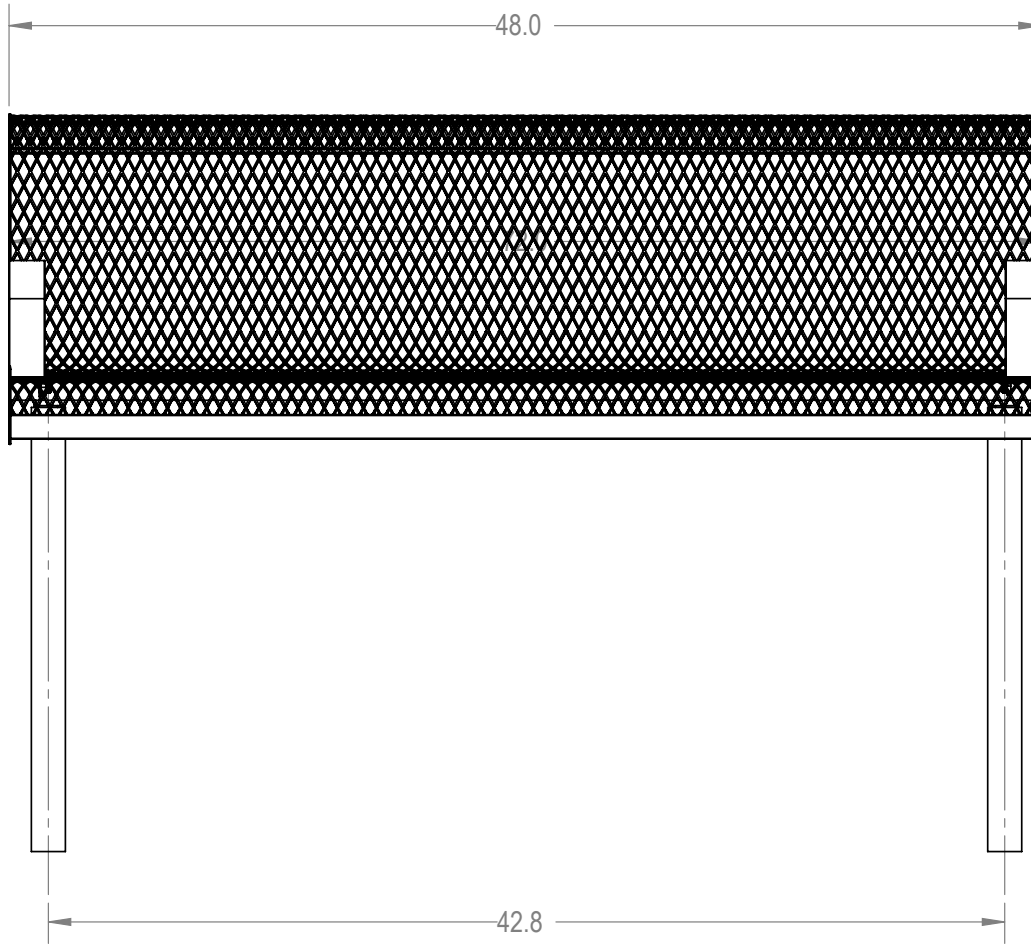

SKU: 766be130
 Variations:
 766be130-2
 766be130-8
 766be130-14
 766be130-20
 766be130-26
 766be130-32
 766be130-38
 766be130-44
 766be130-50
 766be130-56
 766be130-62
 766be130-68
 766be130-74
 766be130-80
 766be130-86
 766be130-92
 766be130-98
 766be130-104
 766be130-110
 766be130-116
 766be130-122
 766be130-128

	NAME	DATE
DRAWN	GM	2/23/2016
SALES APPR.		
CLIENT APPR.		
MFG APPR.		
Q.A.		

Design By -

CADWorksPro
Chicago, IL

www.cadworkspro.com

ParkTastic

TITLE:

4' Contoured Bench -Inground
Expanded Metal Version

SIZE	DWG. NO.	REV
A	766be130	

WEIGHT:

SHEET 4 OF 4