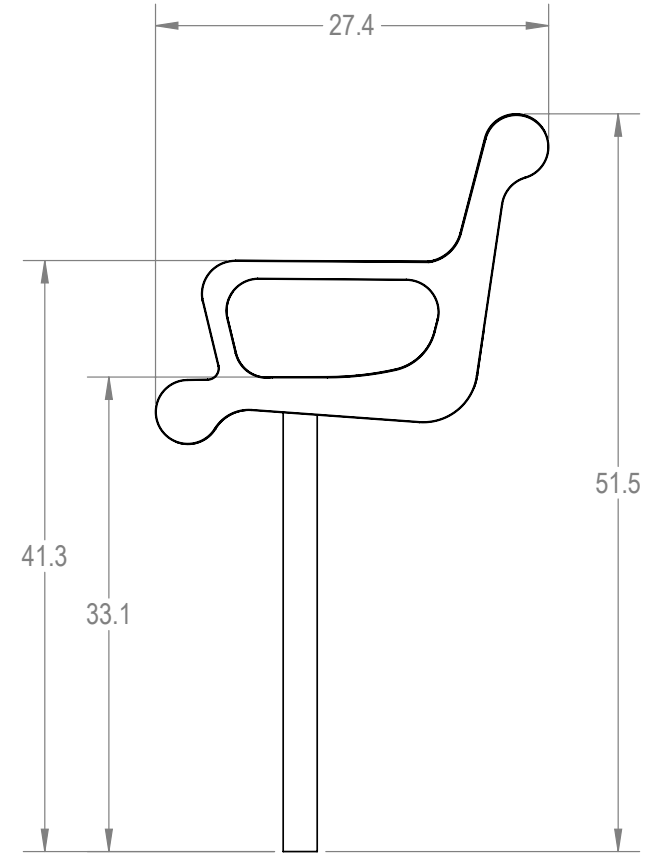

SKU: 766be130
 Variations:
 766be130-2
 766be130-8
 766be130-14
 766be130-20
 766be130-26
 766be130-32
 766be130-38
 766be130-44
 766be130-50
 766be130-56
 766be130-62
 766be130-68
 766be130-74
 766be130-80
 766be130-86
 766be130-92
 766be130-98
 766be130-104
 766be130-110
 766be130-116
 766be130-122
 766be130-128

ParkTastic

Manufactured For:

PROPRIETARY AND CONFIDENTIAL

THE INFORMATION CONTAINED IN THIS DRAWING IS THE SOLE PROPERTY OF Park Warehouse, LLC. 5301 North Federal Highway, Suite 140, Boca Raton, FL. ANY REPRODUCTION IN PART OR AS A WHOLE WITHOUT THE WRITTEN PERMISSION OF Park Warehouse, LLC. 5301 North Federal Highway, Suite 140, Boca Raton, FL. IS PROHIBITED.

	NAME	DATE
DRAWN	GM	2/23/2016
SALES APPR.		
CLIENT APPR.		
MFG APPR.		
Q.A.		

Design By -

CADWorksPro
Chicago, IL

www.cadworkspro.com

ParkTastic

TITLE:

4' Contoured Bench -Inground
Expanded Metal Version

SIZE	DWG. NO.	REV
A	766be130	

WEIGHT:

SHEET 4 OF 4