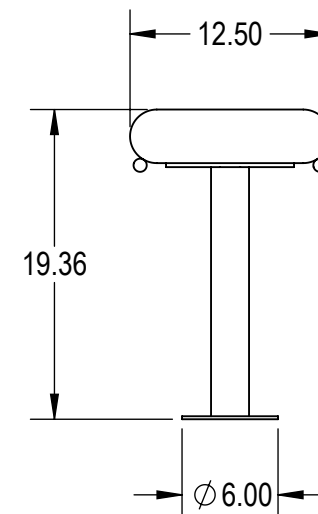

SKU: 766be125
Variations:
766be125-12
766be125-24
766be125-36
766be125-48
766be125-60
766be125-72
766be125-84
766be125-96
766be125-108
766be125-120
766be125-132
766be125-144
766be125-156
766be125-168
766be125-180
766be125-192
766be125-204
766be125-216
766be125-228
766be125-240
766be125-252
766be125-264

ParkTastic

Manufactured For:

PROPRIETARY AND CONFIDENTIAL
THE INFORMATION CONTAINED IN THIS DRAWING IS THE SOLE PROPERTY OF Park Warehouse, LLC. 5301 North Federal Highway, Suite 140, Boca Raton, FL. ANY REPRODUCTION IN PART OR AS A WHOLE WITHOUT THE WRITTEN PERMISSION OF Park Warehouse, LLC. 5301 North Federal Highway, Suite 140, Boca Raton, FL. IS PROHIBITED.

	NAME	DATE
DRAWN	GM	2/7/2016
SALES APPR.		
CLIENT APPR.		
MFG APPR.		
Q.A.		

Design By -

CADWorksPro
Chicago, IL

www.cadworkspro.com

ParkTastic

TITLE:

6Ft Rolled Bench without Back

Surface Mnt - Perforated Metal

SIZE	DWG. NO.	REV
A	766be125	

WEIGHT:

SHEET 3 OF 3