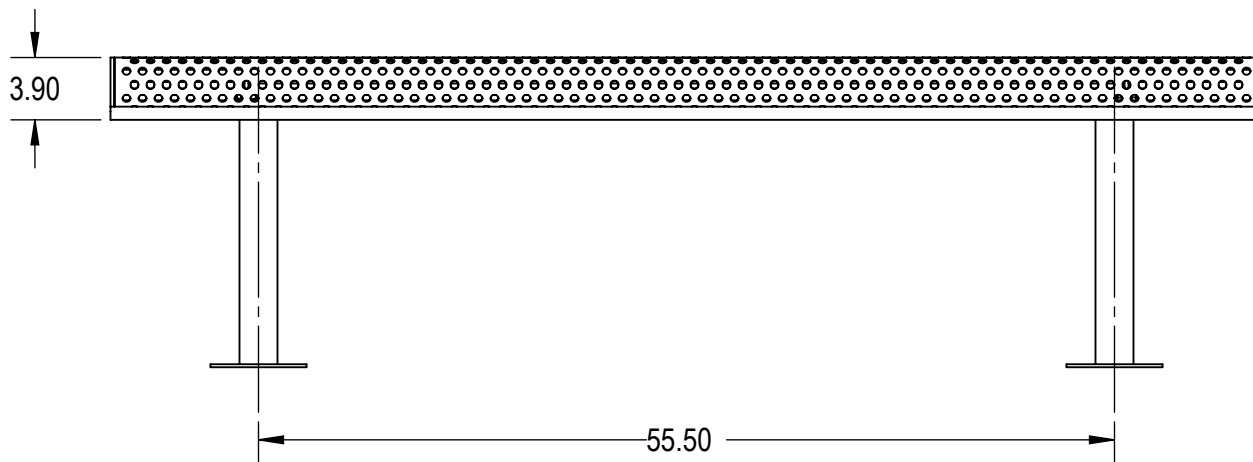

SKU: 766be125
 Variations:
 766be125-12
 766be125-24
 766be125-36
 766be125-48
 766be125-60
 766be125-72
 766be125-84
 766be125-96
 766be125-108
 766be125-120
 766be125-132
 766be125-144
 766be125-156
 766be125-168
 766be125-180
 766be125-192
 766be125-204
 766be125-216
 766be125-228
 766be125-240
 766be125-252
 766be125-264

	NAME	DATE
DRAWN	GM	2/7/2016
SALES APPR.		
CLIENT APPR.		
MFG APPR.		
Q.A.		

Design By -

CADWorksPro
 Chicago, IL

www.cadworkspro.com

ParkTastic

TITLE:

6Ft Rolled Bench without Back

Surface Mnt - Perforated Metal

SIZE	DWG. NO.	REV
A	766be125	

WEIGHT:

SHEET 3 OF 3