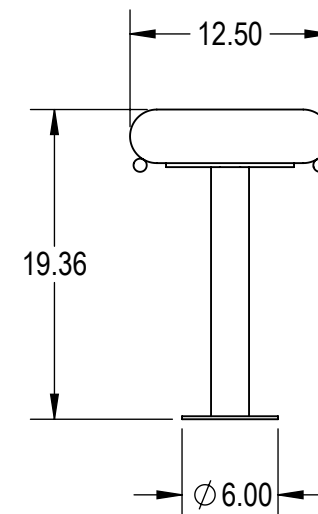

SKU: 766be125
Variations:
766be125-9
766be125-21
766be125-33
766be125-45
766be125-57
766be125-69
766be125-81
766be125-93
766be125-105
766be125-117
766be125-129
766be125-141
766be125-153
766be125-165
766be125-177
766be125-189
766be125-201
766be125-213
766be125-225
766be125-237
766be125-249
766be125-261

ParkTastic

Manufactured For:

PROPRIETARY AND CONFIDENTIAL

THE INFORMATION CONTAINED IN THIS DRAWING IS THE SOLE PROPERTY OF Park Warehouse, LLC. 5301 North Federal Highway, Suite 140, Boca Raton, FL. ANY REPRODUCTION IN PART OR AS A WHOLE WITHOUT THE WRITTEN PERMISSION OF Park Warehouse, LLC. 5301 North Federal Highway, Suite 140, Boca Raton, FL. IS PROHIBITED.

	NAME	DATE
DRAWN	GM	2/7/2016
SALES APPR.		
CLIENT APPR.		
MFG APPR.		
Q.A.		

Design By -
CADWorksPro
Chicago, IL
www.cadworkspro.com

ParkTastic
TITLE:
4Ft Rolled Bench without Back
Surface Mnt - Perforated Metal

SIZE	DWG. NO.	REV
A	766be125	

WEIGHT: SHEET 3 OF 3