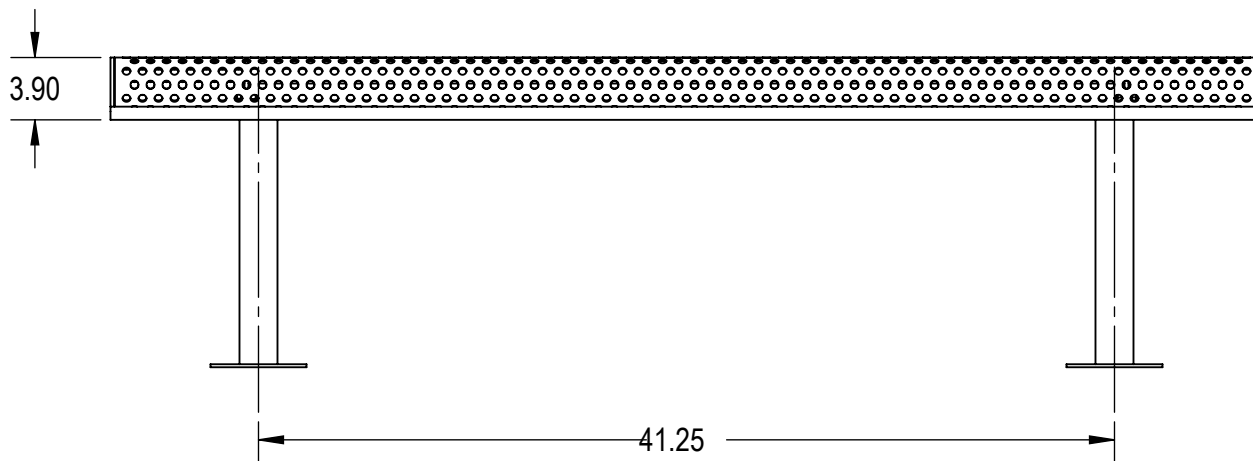

SKU: 766be125
 Variations:
 766be125-9
 766be125-21
 766be125-33
 766be125-45
 766be125-57
 766be125-69
 766be125-81
 766be125-93
 766be125-105
 766be125-117
 766be125-129
 766be125-141
 766be125-153
 766be125-165
 766be125-177
 766be125-189
 766be125-201
 766be125-213
 766be125-225
 766be125-237
 766be125-249
 766be125-261

	NAME	DATE
DRAWN	GM	2/7/2016
SALES APPR.		
CLIENT APPR.		
MFG APPR.		
Q.A.		

Design By -
CADWorksPro
 Chicago, IL
www.cadworkspro.com

ParkTastic
 TITLE:
4Ft Rolled Bench without Back
Surface Mnt - Perforated Metal

SIZE	DWG. NO.	REV
A	766be125	

WEIGHT: SHEET 3 OF 3