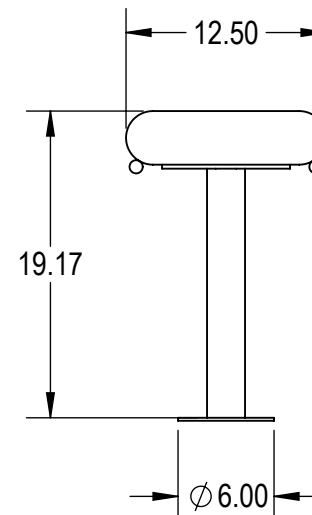

SKU: 766be125  
 Variations:  
 766be125-6  
 766be125-18  
 766be125-30  
 766be125-42  
 766be125-54  
 766be125-66  
 766be125-78  
 766be125-90  
 766be125-102  
 766be125-114  
 766be125-126  
 766be125-138  
 766be125-150  
 766be125-162  
 766be125-174  
 766be125-186  
 766be125-198  
 766be125-210  
 766be125-222  
 766be125-234  
 766be125-246  
 766be125-258

	NAME	DATE
DRAWN	GM	2/7/2016
SALES APPR.		
CLIENT APPR.		
MFG APPR.		
Q.A.		

Design By -  
**CADWorksPro**  
 Chicago, IL  
[www.cadworkspro.com](http://www.cadworkspro.com)

**ParkTastic**  
 TITLE:  
**6Ft Rolled Bench without Back**  
**Surface Mnt - Expanded Metal**

SIZE	DWG. NO.	REV
<b>A</b>	<b>766be125</b>	
WEIGHT:		SHEET 2 OF 3

**ParkTastic**

Manufactured For:

**PROPRIETARY AND CONFIDENTIAL**  
 THE INFORMATION CONTAINED IN THIS DRAWING IS THE SOLE PROPERTY OF Park Warehouse, LLC. 5301 North Federal Highway, Suite 140, Boca Raton, FL. ANY REPRODUCTION IN PART OR AS A WHOLE WITHOUT THE WRITTEN PERMISSION OF Park Warehouse, LLC. 5301 North Federal Highway, Suite 140, Boca Raton, FL. IS PROHIBITED.