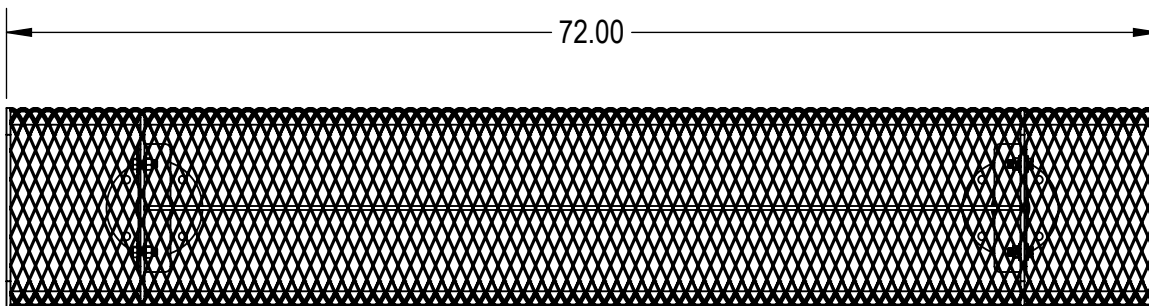

SKU: 766be125  
 Variations:  
 766be125-6  
 766be125-18  
 766be125-30  
 766be125-42  
 766be125-54  
 766be125-66  
 766be125-78  
 766be125-90  
 766be125-102  
 766be125-114  
 766be125-126  
 766be125-138  
 766be125-150  
 766be125-162  
 766be125-174  
 766be125-186  
 766be125-198  
 766be125-210  
 766be125-222  
 766be125-234  
 766be125-246  
 766be125-258

	NAME	DATE
DRAWN	GM	2/7/2016
SALES APPR.		
CLIENT APPR.		
MFG APPR.		
Q.A.		

Design By -  
**CADWorksPro**  
 Chicago, IL  
[www.cadworkspro.com](http://www.cadworkspro.com)

**ParkTastic**  
 TITLE:  
**6Ft Rolled Bench without Back**  
**Surface Mnt - Expanded Metal**

SIZE	DWG. NO.	REV
<b>A</b>	<b>766be125</b>	
WEIGHT:		SHEET 2 OF 3

**ParkTastic**

Manufactured For:

**PROPRIETARY AND CONFIDENTIAL**  
 THE INFORMATION CONTAINED IN THIS DRAWING IS THE SOLE PROPERTY OF Park Warehouse, LLC. 5301 North Federal Highway, Suite 140, Boca Raton, FL. ANY REPRODUCTION IN PART OR AS A WHOLE WITHOUT THE WRITTEN PERMISSION OF Park Warehouse, LLC. 5301 North Federal Highway, Suite 140, Boca Raton, FL. IS PROHIBITED.