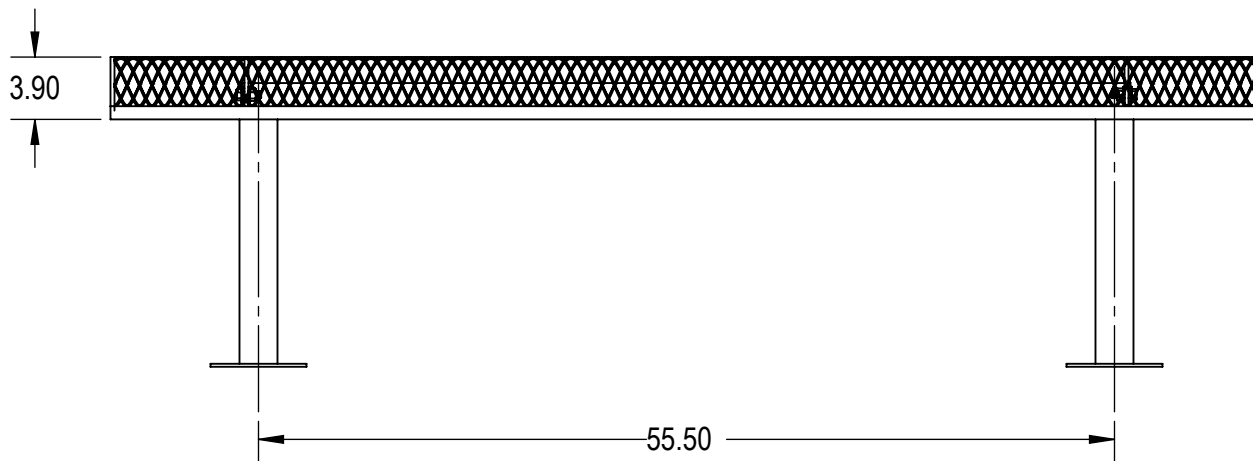

SKU: 766be125  
 Variations:  
 766be125-6  
 766be125-18  
 766be125-30  
 766be125-42  
 766be125-54  
 766be125-66  
 766be125-78  
 766be125-90  
 766be125-102  
 766be125-114  
 766be125-126  
 766be125-138  
 766be125-150  
 766be125-162  
 766be125-174  
 766be125-186  
 766be125-198  
 766be125-210  
 766be125-222  
 766be125-234  
 766be125-246  
 766be125-258

	NAME	DATE
DRAWN	GM	2/7/2016
SALES APPR.		
CLIENT APPR.		
MFG APPR.		
Q.A.		

Design By -  
**CADWorksPro**  
 Chicago, IL  
[www.cadworkspro.com](http://www.cadworkspro.com)

**ParkTastic**  
 TITLE:  
**6Ft Rolled Bench without Back**  
**Surface Mnt - Expanded Metal**

SIZE	DWG. NO.	REV
<b>A</b>	<b>766be125</b>	
WEIGHT:		SHEET 2 OF 3

**ParkTastic**

Manufactured For:

**PROPRIETARY AND CONFIDENTIAL**  
 THE INFORMATION CONTAINED IN THIS DRAWING IS THE SOLE PROPERTY OF Park Warehouse, LLC. 5301 North Federal Highway, Suite 140, Boca Raton, FL. ANY REPRODUCTION IN PART OR AS A WHOLE WITHOUT THE WRITTEN PERMISSION OF Park Warehouse, LLC. 5301 North Federal Highway, Suite 140, Boca Raton, FL. IS PROHIBITED.